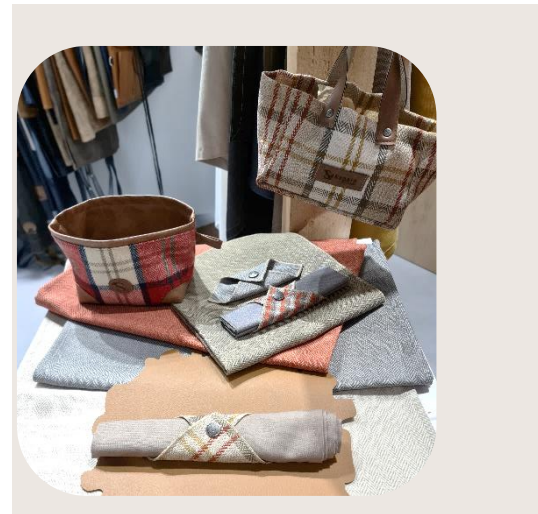

#5: SONOTYLE