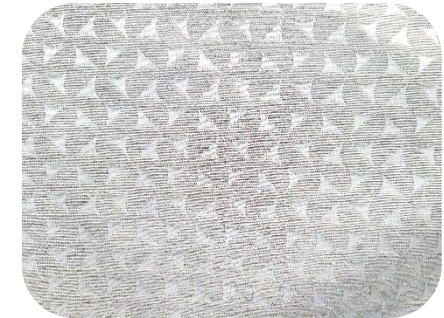

IV. Showroom & exhibition DISPLAYS

New displays
Configuration proposals

NEW FABRIC

SONOCHIC

- Width 280cm
- 75% Polyester 25% Cotton
- Weight: 230gr/m2

WE LOVE IT:

- ✓ Chic / Classy / Modern atmosphere
- ✓ Large table tops
- ✓ No ironing

Washing machine

No ironing

Ecru Mirage (SN-MREC)

Pearl Mirage (SN-MRPL)

Ecru Clover (SN-TREC)

Pearl Clover (SN-TRPL)

Ecru Canvas (SN-CAEC)

Pearl Canvas (SN-CAPL)

NEW FABRIC

VELYS

- Width 140cm
- 100% polyester corduroy
- Weight: 330gr/m2

WE LOVE IT:

- ✓ **Vintage / Comfort / Conviviality atmosphere**
- ✓ **Matching tablecloths with serving aprons**
- ✓ **No ironing**