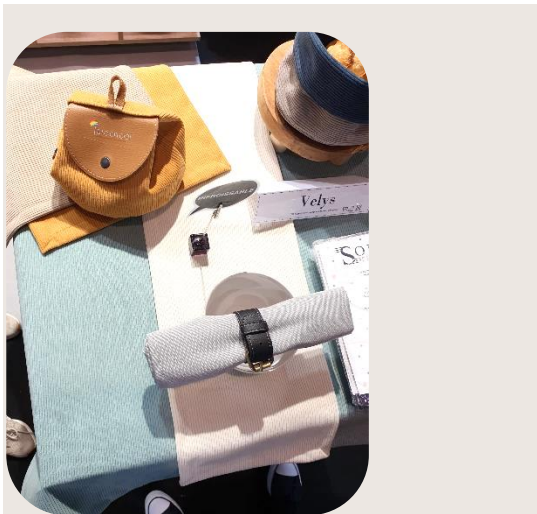

CHOOSE YOUR 3 FAVOURITE ATMOSPHERES:

#4: VELYS