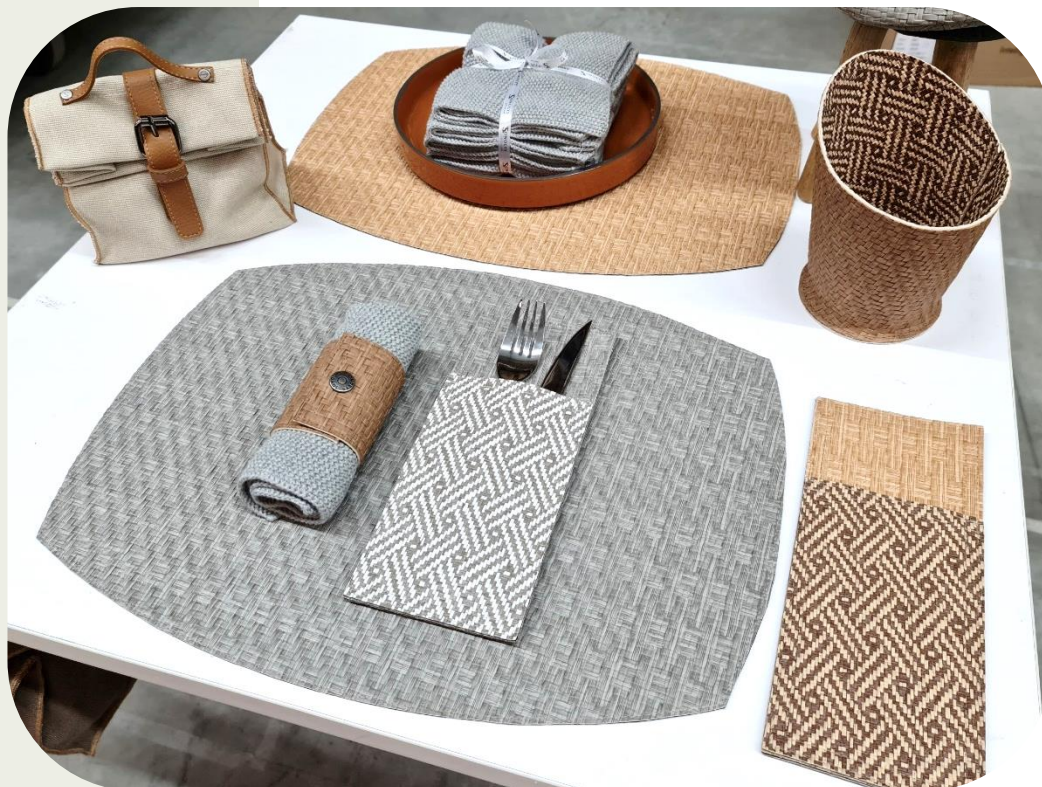

Waterproof

Camel-Vanilla (OS-CMVN)

Plain Camel (OSCM)

Steel-White (OS-ACVN)

Plain Steel (OSAC)

NEW COLORS

INTERIOR in the Sonoclean range

- 100% PVC textile effect
- Width 145 cm