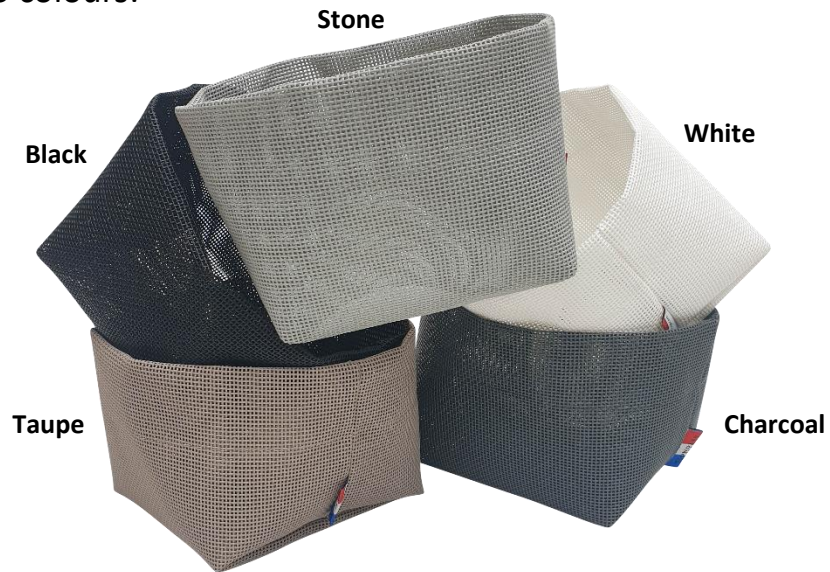

Waterproof

Black (TANR)

Camel (TACM)

Silver (TAAG)

Navy (TAMN)

Red (TARG)

Laser engraving:

High quality finish
Thick thread topstitching

NEW FABRIC

SONOTAN

NEW FABRIC

SEVENA

- 70% PVC - 30% polyester
- Width 150 cm
- Weight: 440gr/m2

WE LOVE IT:

- ✓ 1st price products
- ✓ Sponge wash + can be washed in a glass washer
- ✓ Canvas effect

Available in 5 colours:

NOUVEAU COLORIS

OSIER

dans la gamme Sonoclean

- 100% PVC wicker effect
- Width 145 cm
- Weight: 550gr/m2

WE LOVE IT:

- ✓ **Vintage effect**
- ✓ **Easy and fast disinfection**

Sponge wash

Bleachable

Waterproof

Camel-Vanilla (OS-CMVN)

Plain Camel (OSCM)

Steel-White (OS-ACVN)

Plain Steel (OSAC)

NEW COLORS

INTERIOR in the Sonoclean range

- 100% PVC textile effect
- Width 145 cm