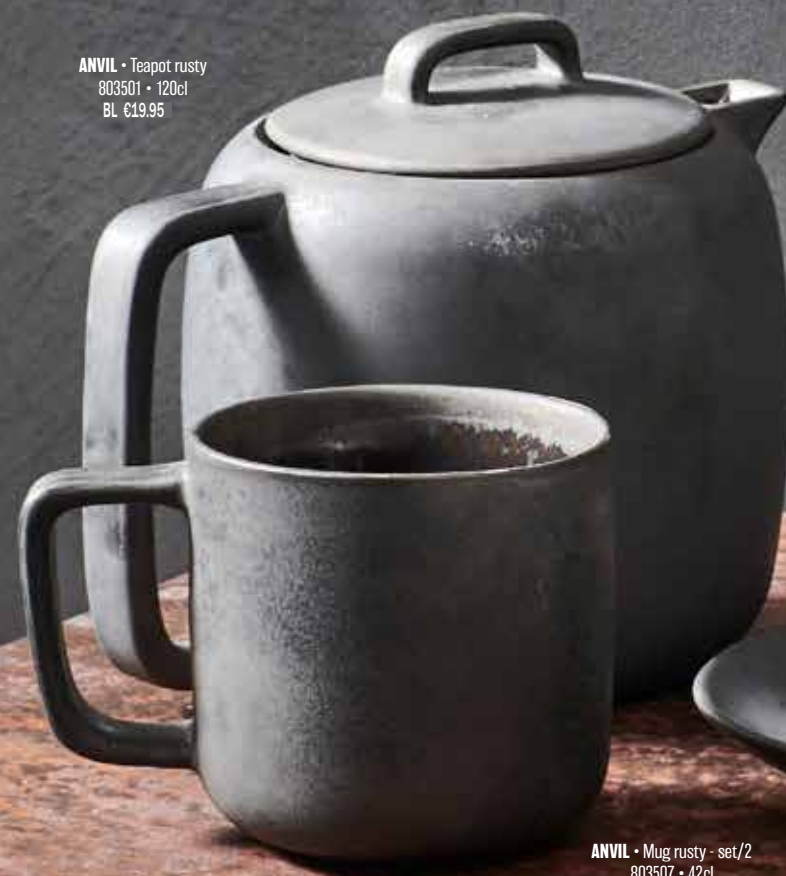

ANVIL

Anvil breathes the artisanal atmosphere of pure craftsmanship. The collection features a sturdy and timeless look and an innovative design that is perfectly attuned to the present. The rusty brown detailed coating creates a stunning contrast with the shimmery metallic inside of the items. The cups, mugs and teapots feature an organic and artisanal feel that will make your mornings beautiful.

NOTE: color may vary from the picture because of the unique color variations in the reactive glaze.

ANVIL • Teapot rusty
803501 • 120cl
BL €19.95

ANVIL • Cup and saucer rusty - set/2
803505 • 35cl
BL €19.95

ANVIL • Mug rusty - set/2
803507 • 42cl
BL €14.95

ANVIL

ANVIL • Bowl rusty
803515 • 10 x H6,5cm
BL €5.95

ANVIL • Bowl rusty
803516 • 14 x H6,5cm
BL €8.95

ANVIL • Cup and saucer rusty - set/2
803504 • 24cl
BL €16.95

ANVIL • Cup and saucer rusty - set/2
803505 • 35cl
BL €19.95

ANVIL • Mug rusty - set/2
803507 • 42cl
BL €14.95

ANVIL • Creamer and sugar pot rusty
803508 • 3 pieces
BL €19.95

ROME

TOKIO

TOKIO • Mug double wall - set/2
852867 • 34cl
BL €19.95

OCHA