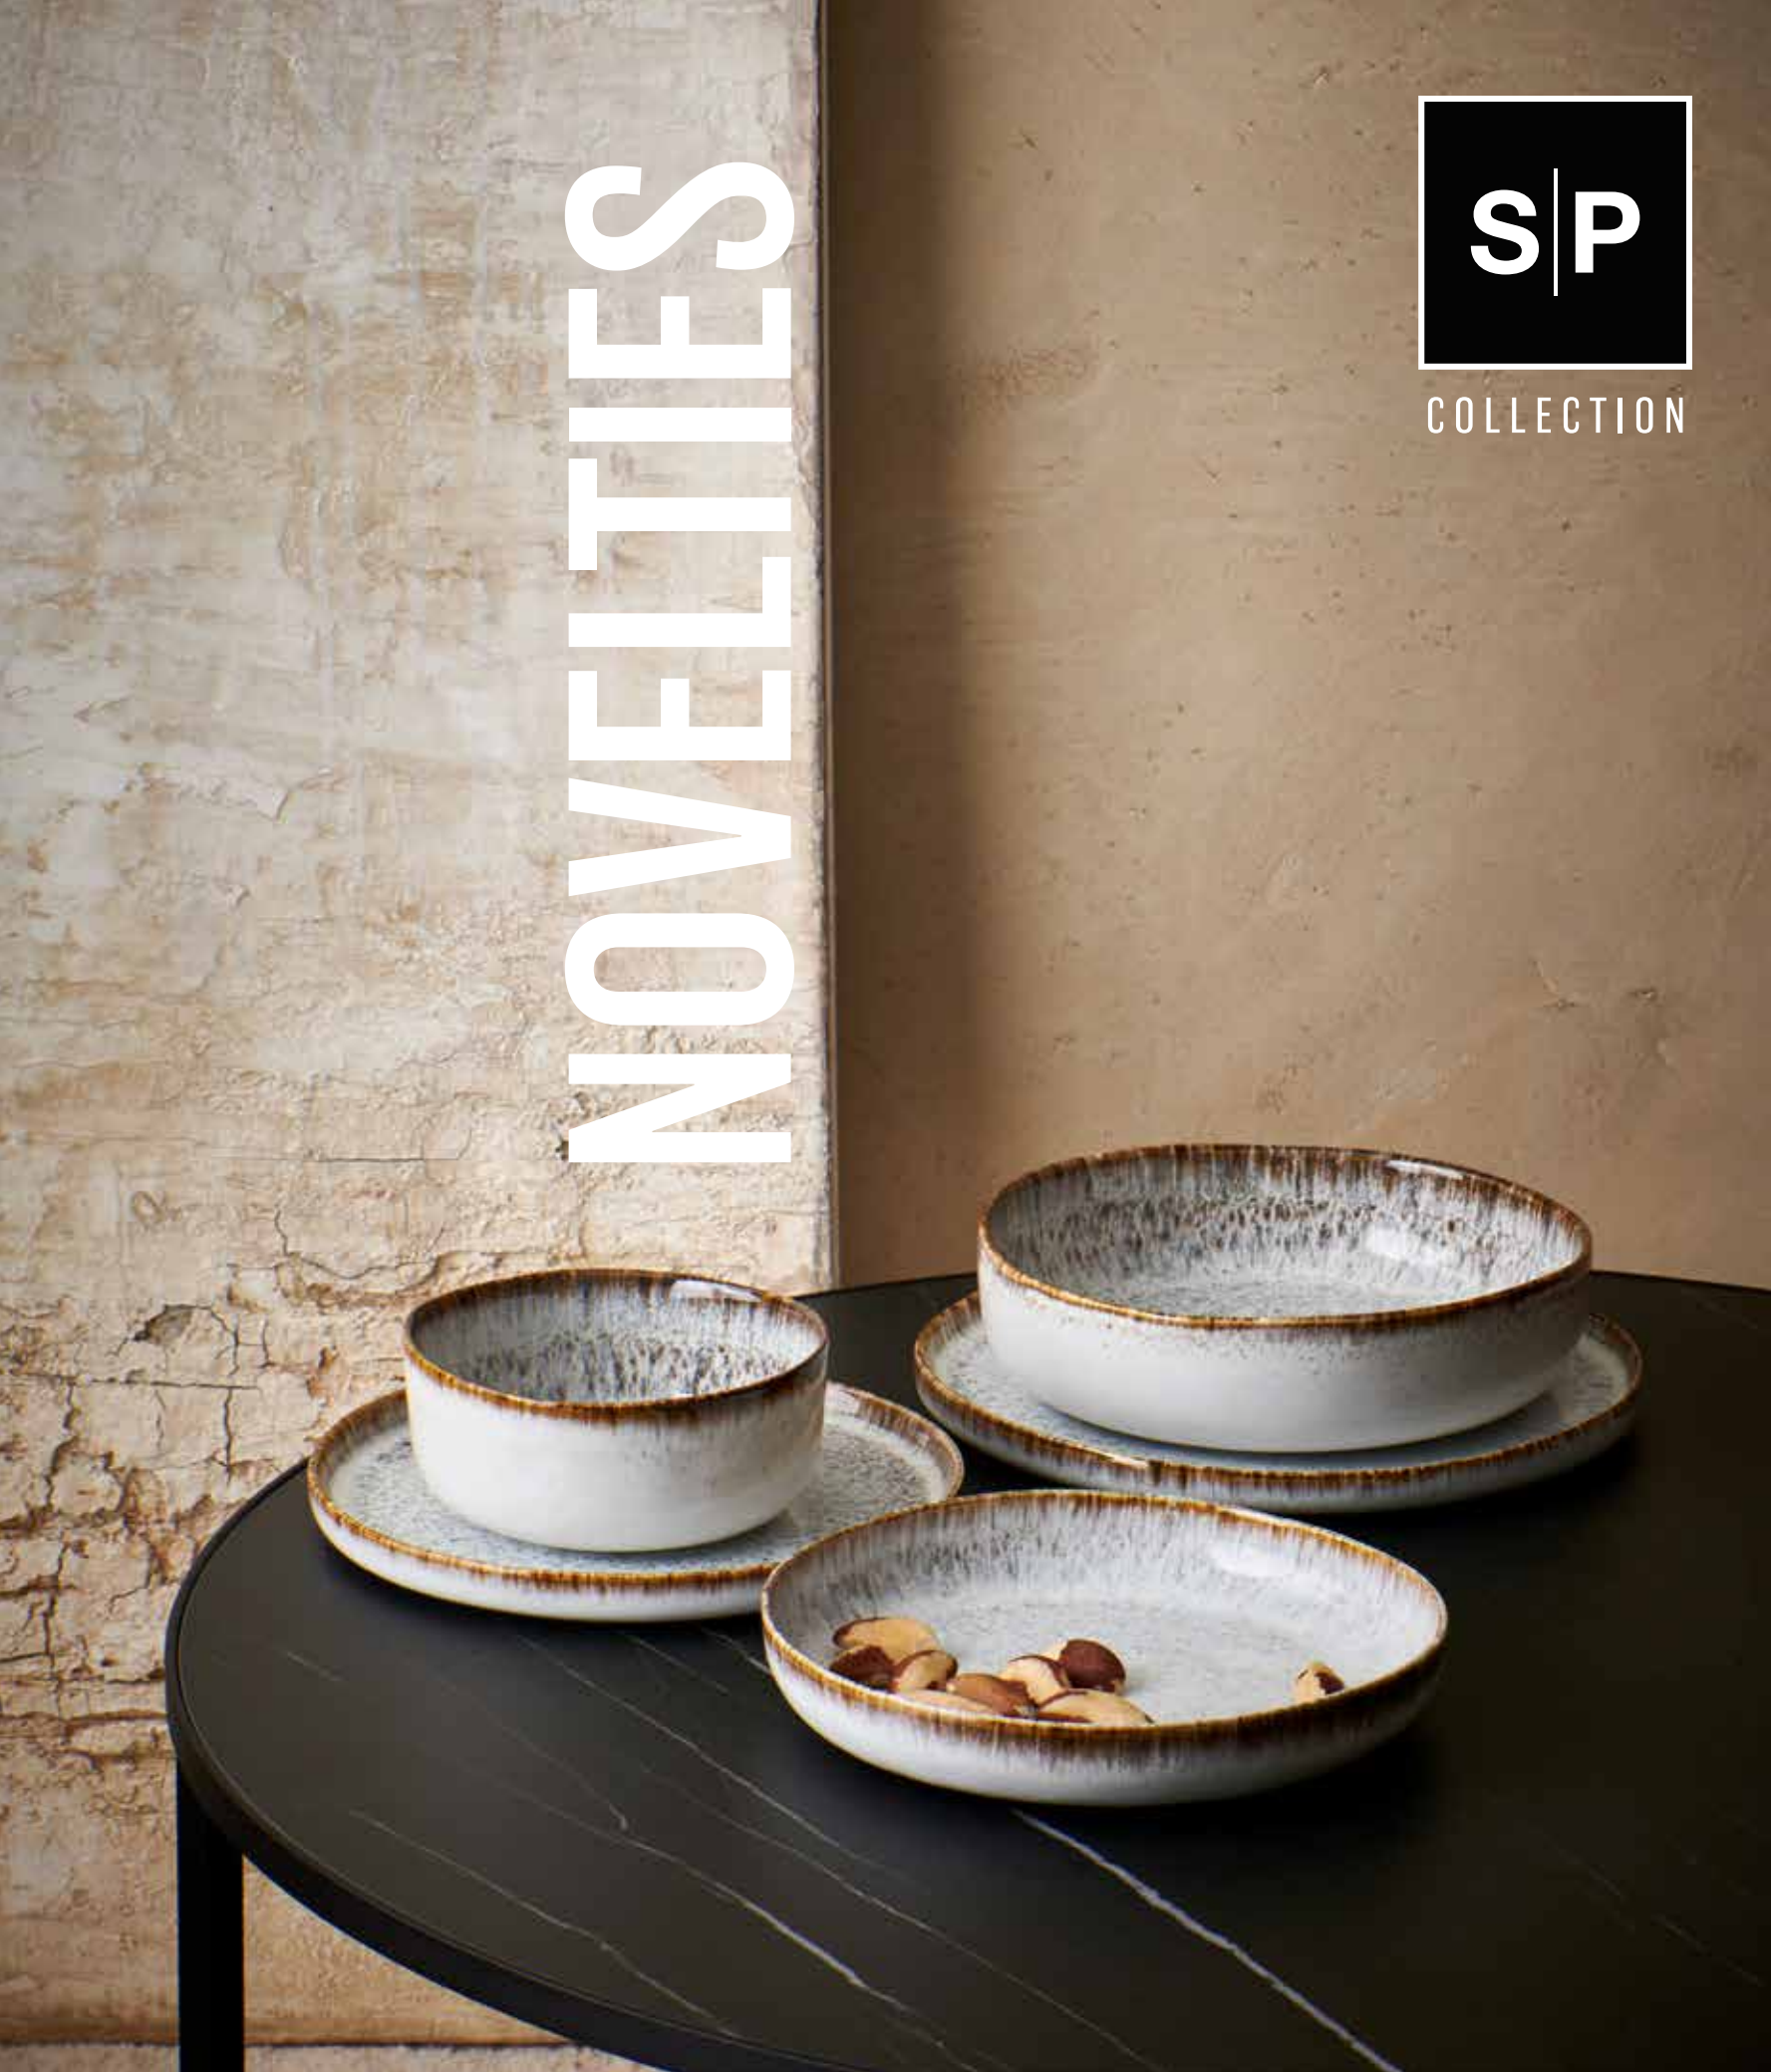

NOVELTIES

COLLECTION