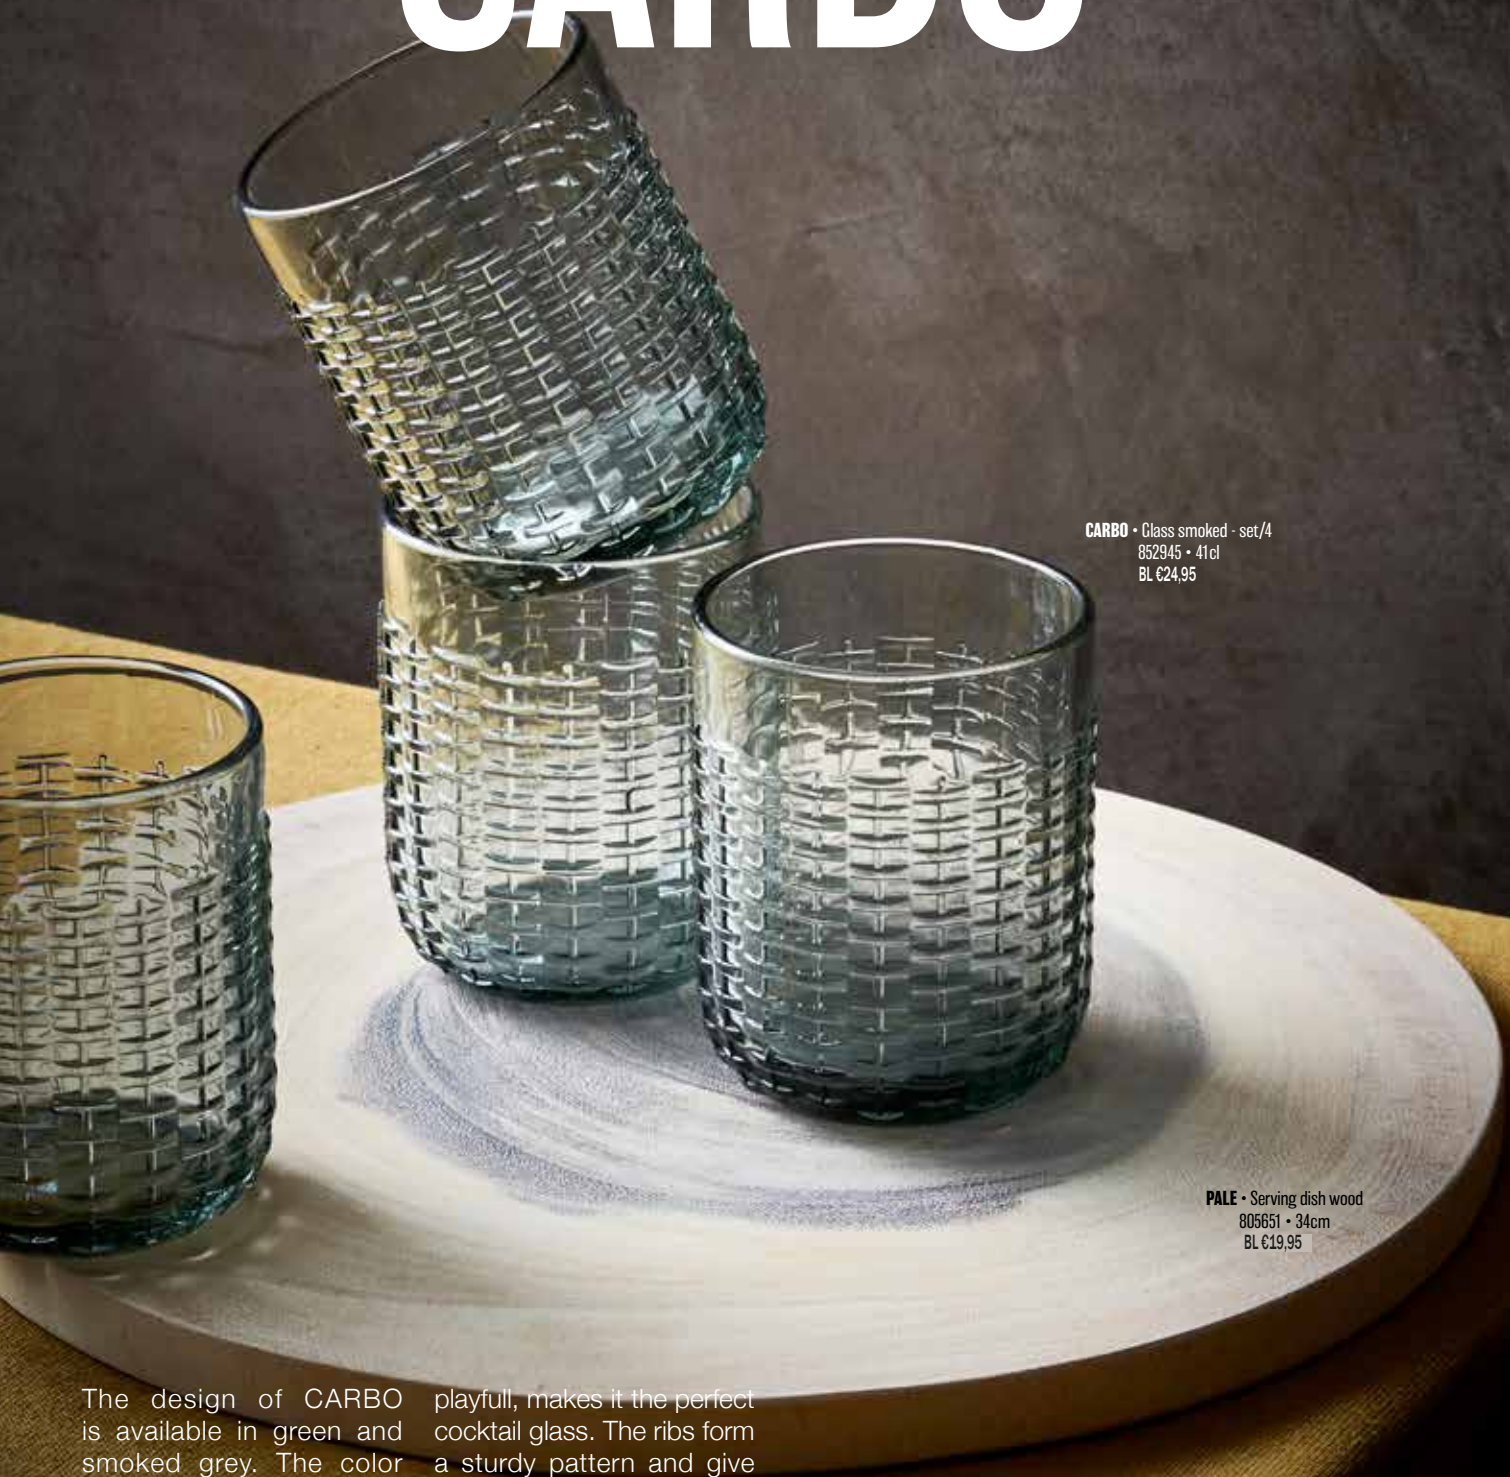

# CARBO

**CARBO** • Class smoked - set/4  
852945 • 41cl  
BL €24,95

**PALE** • Serving dish wood  
805651 • 34cm  
BL €19,95

The design of CARBO is available in green and smoked grey. The ribs form a sturdy pattern and give the glass a masculin look. It also ensures a firm grip. This piece will definitely add refinement to your tablesetting. playfull, makes it the perfect cocktail glass. The ribs form a sturdy pattern and give the glass a masculin look. It also ensures a firm grip. This piece will definitely add refinement to your tablesetting.