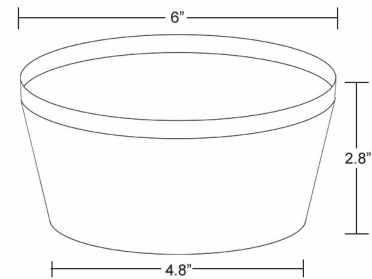

IMPULSE!

INDULGENT ACCESSORIES FOR LUXURY LIVING

RIMINI COLLECTION 2021

Rimini Bowl Large - 48 oz.

- Inner C/P: 3
- Master C/P: 24
- Stocked SKUs: Bamboo (6068), Lime (6069), Red (6070), Royal Blue (1113), Sky Bamboo (6222), Sky Blue (6209), Smoke Grey (6071), Smoke Bamboo (1106), Tangerine Orange (6213), Teal (1108)

Rimini Bowl Medium - 36 oz.

- Inner C/P: 3
- Master C/P: 24
- Stocked SKUs: Bamboo (6059), Lime (6249), Red (6193), Sky Bamboo (6223), Sky Blue (6218), Smoke Grey (6248)

Rimini Bowl Small - 16 oz.

- Inner C/P: 3
- Master C/P: 48
- Stocked SKUs: Red (6154), Bamboo (6072), Lime (6073), Sky Blue (6210), Smoke Grey (6074), Piazza Aqua (6076), Sky Bamboo (6224)