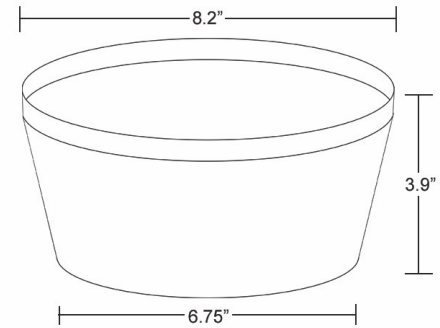

IMPULSE!

INDULGENT ACCESSORIES FOR LUXURY LIVING

RIMINI COLLECTION 2021

Rimini Bowl Large - 48 oz.

- Inner C/P: 3
- Master C/P: 24
- Stocked SKUs: Bamboo (6068), Lime (6069), Red (6070), Royal Blue (1113), Sky Bamboo (6222), Sky Blue (6209), Smoke Grey (6071), Smoke Bamboo (1106), Tangerine Orange (6213), Teal (1108)

Rimini Bowl Medium - 36 oz.

- Inner C/P: 3
- Master C/P: 24
- Stocked SKUs: Bamboo (6059), Lime (6249), Red (6193), Sky Bamboo (6223), Sky Blue (6218), Smoke Grey (6248)

Rimini Bowl Small - 16 oz.

- Inner C/P: 3
- Master C/P: 48
- Stocked SKUs: Red (6154), Bamboo (6072), Lime (6073), Sky Blue (6210), Smoke Grey (6074), Piazza Aqua (6076), Sky Bamboo (6224)