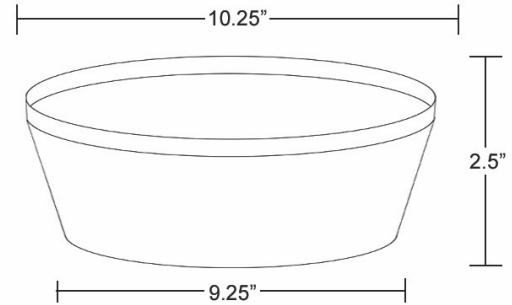

STOCKED COLORS

Large: Sky Blue Bamboo, Royal Blue, Teal, Tangerine Orange, Smoke Bamboo, Lime, Red, Smoke, Bamboo, Sky Blue

Medium: Bamboo, Lime, Red, Sky Bamboo, Sky Blue, Smoke

Small: Bamboo, Lime, Red, Sky Bamboo, Sky Blue, Smoke, Piazza Aqua

IMPULSE!

INDULGENT ACCESSORIES FOR LUXURY LIVING

RIMINI COLLECTION 2021

Rimini Bowl Large - 48 oz.

- Inner C/P: 3
- Master C/P: 24
- Stocked SKUs: Bamboo (6068), Lime (6069), Red (6070), Royal Blue (1113), Sky Bamboo (6222), Sky Blue (6209), Smoke Grey (6071), Smoke Bamboo (1106), Tangerine Orange (6213), Teal (1108)

Rimini Bowl Medium - 36 oz.

- Inner C/P: 3
- Master C/P: 24
- Stocked SKUs: Bamboo (6059), Lime (6249), Red (6193), Sky Bamboo (6223), Sky Blue (6218), Smoke Grey (6248)

Rimini Bowl Small - 16 oz.

- Inner C/P: 3
- Master C/P: 48
- Stocked SKUs: Red (6154), Bamboo (6072), Lime (6073), Sky Blue (6210), Smoke Grey (6074), Piazza Aqua (6076), Sky Bamboo (6224)