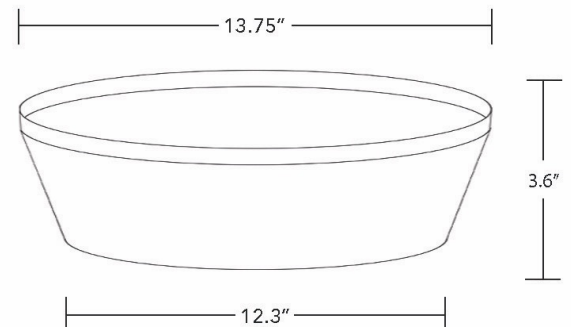

Rimini Bowl Oval

- Inner C/P: 3
- Master C/P: 24
- Stocked SKUs: White (1356), Sky Blue Bamboo (6050), Smoke Bamboo (6051)