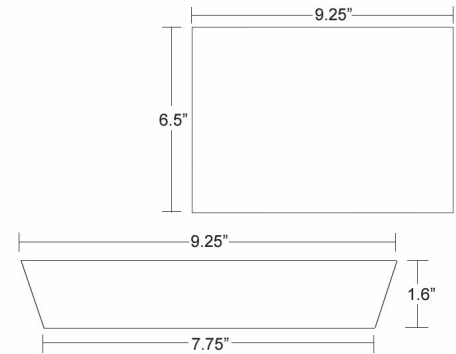

Splash Bento Box Lid

- Inner C/P: 6
- Master C/P: 6
- Stocked SKUs: White (6121)

WHITE

IMPULSE!

INDULGENT ACCESSORIES FOR LUXURY LIVING

Georgetown Insert Dish - Large Rectangular

- Inner C/P: 1
- Master C/P: 25
- Stocked SKUs: White (6142)

Georgetown Insert Dish - Small Rectangular

- Inner C/P: 25
- Master C/P: 50
- Stocked SKUs: White (6141)

Georgetown Insert Dish - Large Square

- Inner C/P: 25
- Master C/P: 50
- Stocked SKUs: White (6140)