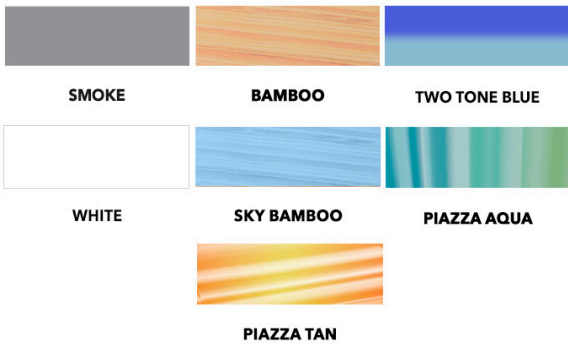

COMPARTMENTALIZED CUISINE 2020

Georgetown Bento Box

- Inner C/P: 1
- Master C/P: 2
- Stocked SKUs: Sky Bamboo (6207), Smoke Grey (6252), Bamboo (6151), White (6152), Piazza Tan (6258)

Georgetown Bento Box with Side Compartment

- Inner C/P: 1
- Master C/P: 2
- Stocked SKUs: Bamboo (6159), Sky Bamboo (7667), Smoke Grey (6242), White (6176)

1/2 Georgetown Bento Box

- Inner C/P: 1
- Master C/P: 2
- Stocked SKUs: Smoke Grey (1338), Bamboo (6247), Piazza Aqua (6255)

IMPULSE!

INDULGENT ACCESSORIES FOR LUXURY LIVING

Naples Bento Box

- Inner C/P: 2
- Master C/P: 4
- Stocked SKUs: Smoke Grey (6283), Two-Tone Blue (6204)

Splash Bento Box

- Inner C/P: 1
- Master C/P: 2
- Stocked SKUs: White (6132)