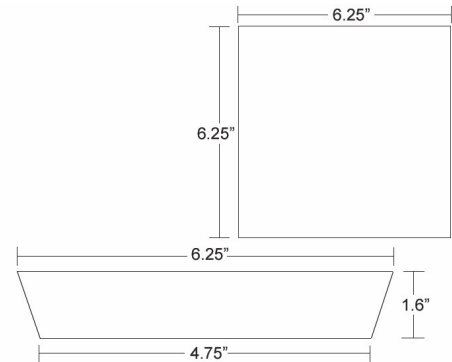

Georgetown Insert Dish - Small Rectangular

- Inner C/P: 25
- Master C/P: 50
- Stocked SKUs: White (6141)

Georgetown Insert Dish - Large Square

- Inner C/P: 25
- Master C/P: 50
- Stocked SKUs: White (6140)