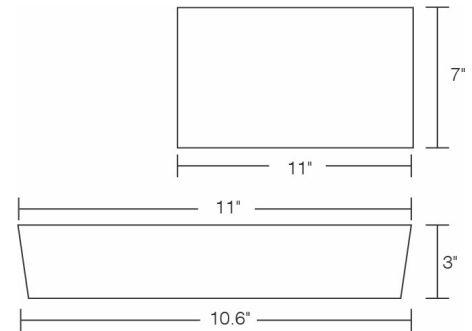

Naples Bento Box

- Inner C/P: 2
- Master C/P: 4
- Stocked SKUs: Smoke Grey (6283), Two-Tone Blue (6204)