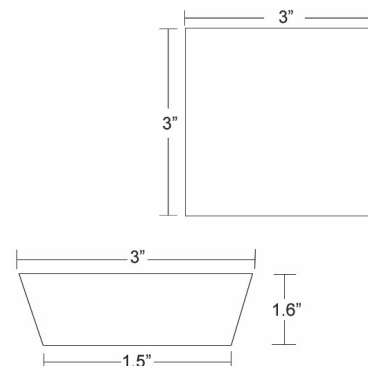

Georgetown Insert Dish - Small Rectangular

- Inner C/P: 25
- Master C/P: 50
- Stocked SKUs: White (6141)

Georgetown Insert Dish - Large Square

- Inner C/P: 25
- Master C/P: 50
- Stocked SKUs: White (6140)

Georgetown Insert Dish - Small Square

- Inner C/P: 50
- Master C/P: 100
- Stocked SKUs: White (6246)

IMPULSE!

INDULGENT ACCESSORIES FOR LUXURY LIVING

COMPARTMENTALIZED CUISINE 2020 - INSERT DISH CONFIGURATION