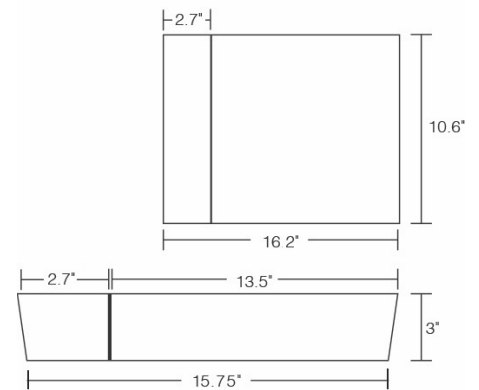

Georgetown Bento Box with Side Compartment

- Inner C/P: 1
- Master C/P: 2
- Stocked SKUs: Bamboo (6159), Sky Bamboo (7667), Smoke Grey (6242), White (6176)