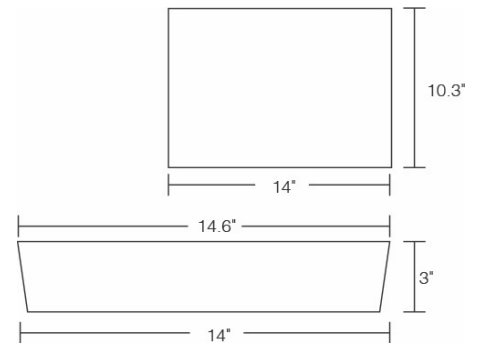

COMPARTMENTALIZED CUISINE 2020

Georgetown Bento Box

- Inner C/P: 1
- Master C/P: 2
- Stocked SKUs: Sky Bamboo (6207), Smoke Grey (6252), Bamboo (6151), White (6152), Piazza Tan (6258)