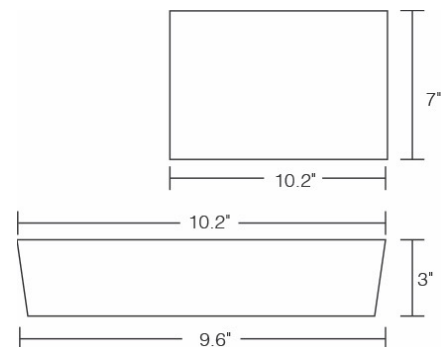

1/2 Georgetown Bento Box

- Inner C/P: 1
- Master C/P: 2
- Stocked SKUs: Smoke Grey (1338), Bamboo (6247), Piazza Aqua (6255)