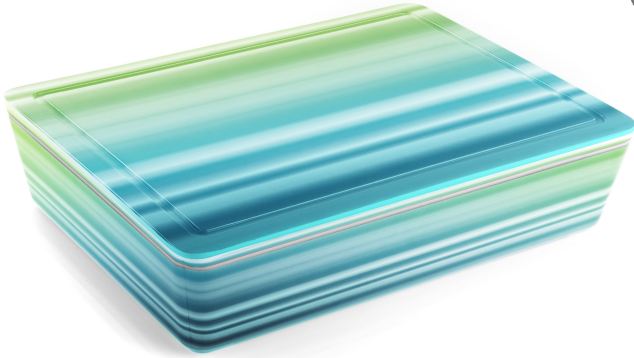

Fashion-forward and brand new tone-on-tone stripes to add texture and character to any setting. And YES, we will customize to create something *exclusively yours*.