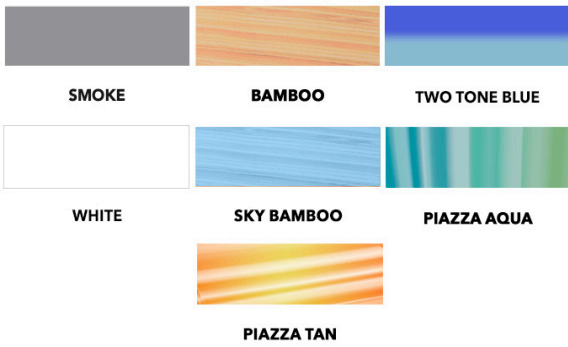

IMPULSE!

INDULGENT ACCESSORIES FOR LUXURY LIVING

COMPARTMENTALIZED CUISINE 2020

Georgetown Bento Box

- Inner C/P: 1
- Master C/P: 2
- Stocked SKUs: Sky Bamboo (6207), Smoke Grey (6252), Bamboo (6151), White (6152), Piazza Tan (6258)

Georgetown Bento Box with Side Compartment

- Inner C/P: 1
- Master C/P: 2
- Stocked SKUs: Bamboo (6159), Sky Bamboo (7667), Smoke Grey (6242), White (6176)

1/2 Georgetown Bento Box

- Inner C/P: 1
- Master C/P: 2
- Stocked SKUs: Smoke Grey (1338), Bamboo (6247), Piazza Aqua (6255)