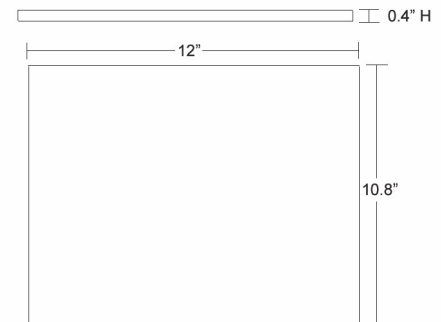

Splash Bento Box Lid

- Inner C/P: 6
- Master C/P: 6
- Stocked SKUs: White (6121)