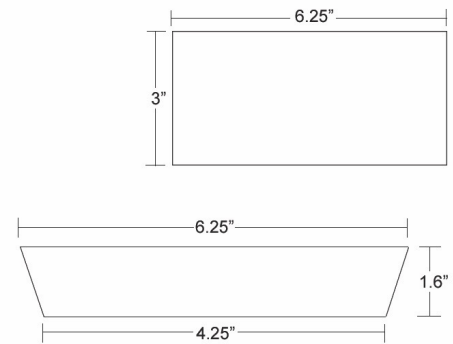

Splash Bento Box Lid

- Inner C/P: 6
- Master C/P: 6
- Stocked SKUs: White (6121)

WHITE

IMPULSE!

INDULGENT ACCESSORIES FOR LUXURY LIVING

Georgetown Insert Dish - Large Rectangular

- Inner C/P: 1
- Master C/P: 25
- Stocked SKUs: White (6142)

Georgetown Insert Dish - Small Rectangular

- Inner C/P: 25
- Master C/P: 50
- Stocked SKUs: White (6141)

Georgetown Insert Dish - Large Square

- Inner C/P: 25
- Master C/P: 50
- Stocked SKUs: White (6140)