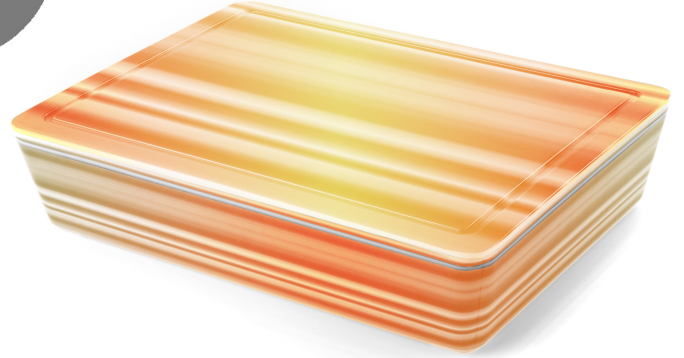

Fashion-forward and brand new tone-on-tone stripes to add texture and character to any setting. And YES, we will customize to create something *exclusively yours*.