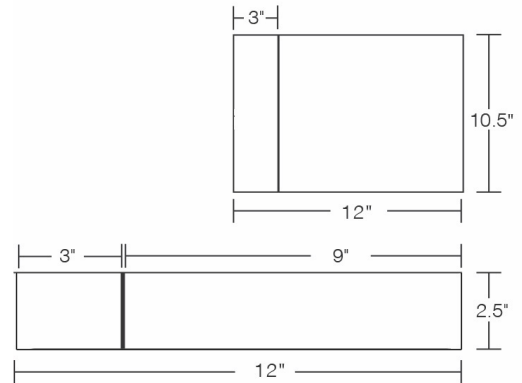

Splash Bento Box

- Inner C/P: 1
- Master C/P: 2
- Stocked SKUs: White (6132)