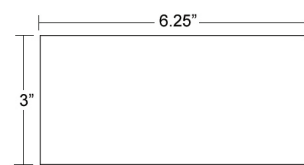

Georgetown Bamboo Half Bento Box*
6159 Melamine
10.2"L x 7.0"W x 3.0"H
Lid Included

1338 - Smoke

Shown with Georgetown Square Dish & Rectangle Dish Small

Bento Box Dimensions

Box & Lid

Georgetown Bento Box with Side Compartment

Georgetown Bento Box without Side Compartment

Georgetown Half Bento Box

Insert Dish Dimensions

Georgetown Rectangle Dish Large

Georgetown Rectangle Dish Small

Georgetown Square Dish

Georgetown Square Dish Small

Verona Bowl White

Melamine

Large: 6108 - 9.0"L x 8.0"W x 3.0"H
Small: 6111 - 5.5"L x 5.0"W x 1.75"H

Verona Bowl Lime

Melamine

Large: 6109 - 9.0"L x 8.0"W x 3.0"H
Small: 6112 - 5.5"L x 5.0"W x 1.75"H

Verona Bowl Smoke