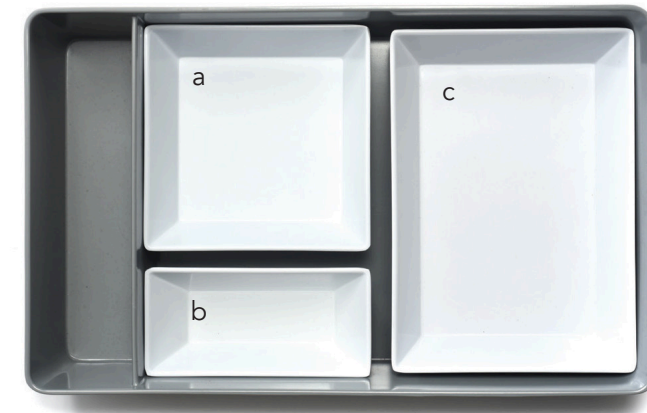

*TOTAL HEIGHT INCLUDES LID

COMPARTMENTALIZED CUISINE

(Our version of modern day bento boxes)

Splash

Our middle-sized classic.

Splash White Bento Box*
6132 Melamine
12"L x 10.25"W x 2.75"H
Lid sold separately

Not Shown
Splash White Bento Box Lid
6121 Melamine
12.5"L x 10.8"W x 0.4"H

Naples Smoke Bento Box*
6283 Melamine
11.0"L x 7.0"W x 3.0"H
Lid Included

Naples Blue Bento Box*
6204 Melamine
11.0"L x 7.0"W x 3.0"H
Lid Included

Naples

A compact version for lighter snacks.

*CUSTOM COLOR OPTIONS AVAILABLE

Georgetown White Bento Box with Side Compartment*
6176 Melamine
16"L x 10.3"W x 3.0"H
Lid Included

6242 - Smoke
6159 - Bamboo

Georgetown

Our most popular bento box!

Perfect for flatware or condiments

Georgetown Smoke Bento Box without Side Compartment*
6252 Melamine
14"L x 10.3"W x 3.0"H
Lid Included

6152 - White
6151 - Bamboo

Georgetown Smoke Bento Box with Side Compartment*
6242 Melamine
16"L x 10.3"W x 3.0"H