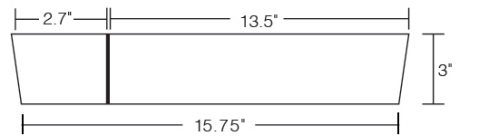

Georgetown Square Dish Small*
6246 Melamine
3"L x 3"W x 1.6"H

c. Georgetown Rectangle Dish Large*
6142 Melamine
9.3"L x 6.5"W x 1.6"H

*CUSTOM COLOR OPTIONS AVAILABLE.

SEE NEXT PAGE FOR INSERT DISH CONFIGURATIONS.

Georgetown Bamboo Half Bento Box*
6159 Melamine
10.2"L x 7.0"W x 3.0"H
Lid Included

1338 - Smoke

Shown with Georgetown Square Dish & Rectangle Dish Small

Bento Box Dimensions

Box & Lid

Georgetown Bento Box with Side Compartment

Georgetown Bento Box without Side Compartment

Georgetown Half Bento Box

Insert Dish Dimensions

Georgetown Rectangle Dish Large

Georgetown Rectangle Dish Small

Georgetown Square Dish

Georgetown Square Dish Small