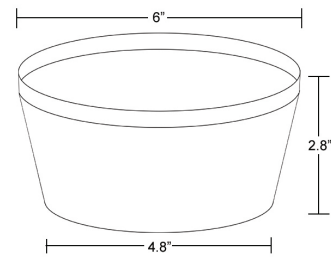

Rimini Bowl Large
Melamine
10.25"D x 2.5"H - 56 oz.

6070 - Red

RIMINI

Multi-purpose bowls with lids that double as plates, and available in several colors and three sizes!

*SEE NEXT PAGE FOR COLORS

The most bang for your buck imaginable, all in South Beach style...

Available in three sizes to meet any culinary need.

Rimini Bowl Small
Melamine
6.0"D x 2.8"H - 16 oz.

- 6154 - Red
- 6073 - Lime
- 6074 - Smoke
- 6210 - Sky Blue
- 6072 - Bamboo
- 6224 - Sky Blue Bamboo

Rimini Bowl Medium
Melamine
8.2"D x 3.9"H - 40 oz.

- 6193 - Red
- 6249 - Lime
- 6248 - Smoke
- 6218 - Sky Blue
- 6212 - Royal Blue
- 6059 - Bamboo
- 6223 - Sky Blue Bamboo

Rimini Bowl Large
Melamine
10.25"D x 2.5"H - 56 oz.