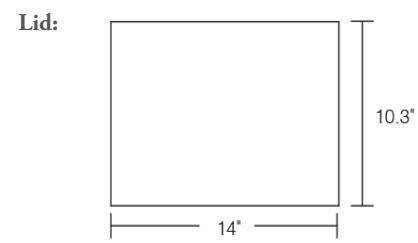

Georgetown Bamboo Half Bento Box*
6159 Melamine
10.2"L x 7.0"W x 3.0"H
Lid Included

1338 - Smoke

Shown with Georgetown Square Dish & Rectangle Dish Small

Bento Box Dimensions

Box & Lid

Georgetown Bento Box with Side Compartment

Georgetown Bento Box without Side Compartment

Georgetown Half Bento Box

Insert Dish Dimensions

Georgetown Rectangle Dish Large

Georgetown Rectangle Dish Small

Georgetown Square Dish

Georgetown Square Dish Small