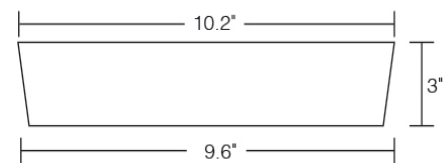

Georgetown Bamboo Half Bento Box*
6159 Melamine
10.2"L x 7.0"W x 3.0"H
Lid Included

1338 - Smoke

Shown with Georgetown Square Dish & Rectangle Dish Small

Bento Box Dimensions

Box & Lid

Georgetown Bento Box with Side Compartment

Georgetown Bento Box without Side Compartment

Georgetown Half Bento Box

Insert Dish Dimensions

Georgetown Rectangle Dish Large

Georgetown Rectangle Dish Small

Georgetown Square Dish

Georgetown Square Dish Small