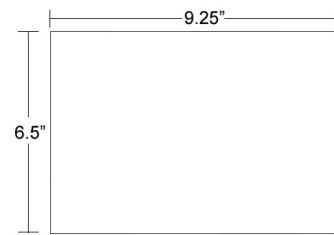

Georgetown Square Dish Small*
6246 Melamine
3"L x 3"W x 1.6"H

c. Georgetown Rectangle Dish Large*
6142 Melamine
9.3"L x 6.5"W x 1.6"H

*CUSTOM COLOR OPTIONS AVAILABLE.

SEE NEXT PAGE FOR INSERT DISH CONFIGURATIONS.

Georgetown Bamboo Half Bento Box*
6159 Melamine
10.2"L x 7.0"W x 3.0"H
Lid Included

1338 - Smoke

Shown with Georgetown Square Dish & Rectangle Dish Small

Bento Box Dimensions

Box & Lid

Georgetown Bento Box with Side Compartment

Georgetown Bento Box without Side Compartment

Georgetown Half Bento Box

Insert Dish Dimensions

Georgetown Rectangle Dish Large

Georgetown Rectangle Dish Small

Georgetown Square Dish

Georgetown Square Dish Small

Verona Bowl White

Melamine

Large: 6108 - 9.0"L x 8.0"W x 3.0"H
Small: 6111 - 5.5"L x 5.0"W x 1.75"H

Verona Bowl Lime

Melamine

Large: 6109 - 9.0"L x 8.0"W x 3.0"H
Small: 6112 - 5.5"L x 5.0"W x 1.75"H

Verona Bowl Smoke