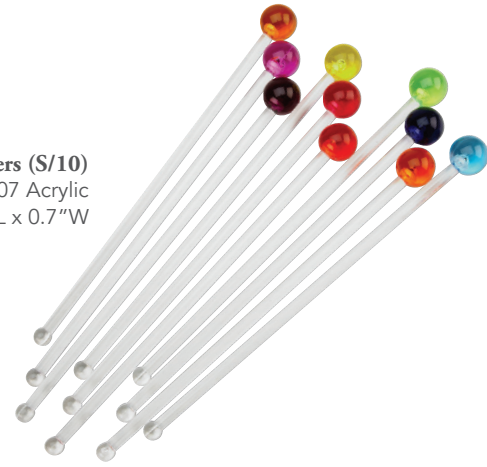

Assorted Stirrers (S/10)
6607 Acrylic
8.0"L x 0.7"W

Make mine a shot!