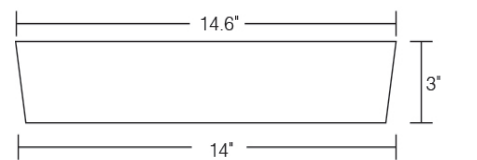

Georgetown Bamboo Half Bento Box*
6159 Melamine
10.2"L x 7.0"W x 3.0"H
Lid Included

1338 - Smoke

Shown with Georgetown Square Dish & Rectangle Dish Small

Bento Box Dimensions

Box & Lid

Georgetown Bento Box with Side Compartment

Georgetown Bento Box without Side Compartment

Georgetown Half Bento Box

Insert Dish Dimensions

Georgetown Rectangle Dish Large

Georgetown Rectangle Dish Small

Georgetown Square Dish

Georgetown Square Dish Small