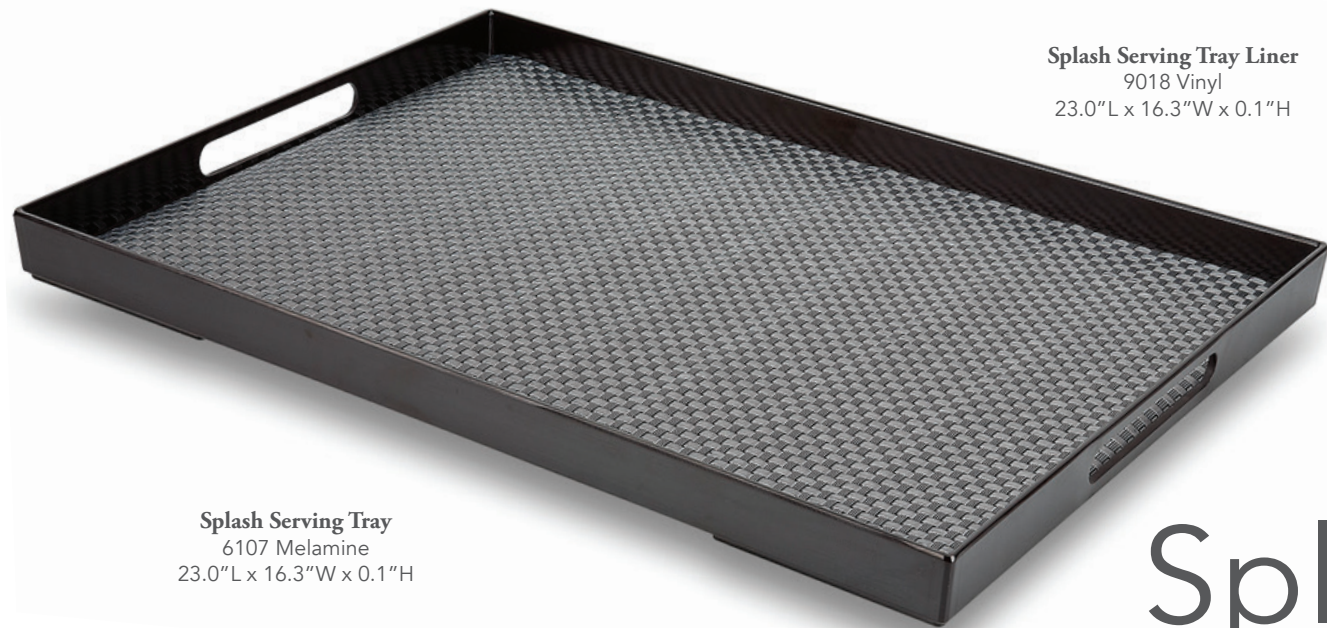

Serving Made Simple

Splash Serving Tray Liner
9018 Vinyl
23.0"L x 16.3"W x 0.1"H

Splash Serving Tray
6107 Melamine
23.0"L x 16.3"W x 0.1"H

Splash

A classic choice for serving and stacking that makes sense.