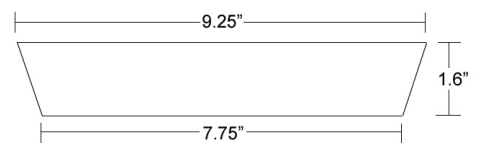

Georgetown Square Dish Small*
6246 Melamine
3"L x 3"W x 1.6"H

c. Georgetown Rectangle Dish Large*
6142 Melamine
9.3"L x 6.5"W x 1.6"H

*CUSTOM COLOR OPTIONS AVAILABLE.

SEE NEXT PAGE FOR INSERT DISH CONFIGURATIONS.

Georgetown Bamboo Half Bento Box*
6159 Melamine
10.2"L x 7.0"W x 3.0"H
Lid Included

1338 - Smoke

Shown with Georgetown Square Dish & Rectangle Dish Small

Bento Box Dimensions

Box & Lid

Georgetown Bento Box with Side Compartment

Georgetown Bento Box without Side Compartment

Georgetown Half Bento Box

Insert Dish Dimensions

Georgetown Rectangle Dish Large

Georgetown Rectangle Dish Small

Georgetown Square Dish

Georgetown Square Dish Small

Insert Dish Configurations

LARGE RECTANGULAR

LARGE SQUARE

SMALL RECTANGULAR

SMALL SQUARE

Naples Bento Box

Georgetown Half Bento Box

Georgetown Bento Box (with and without Side Compartment)