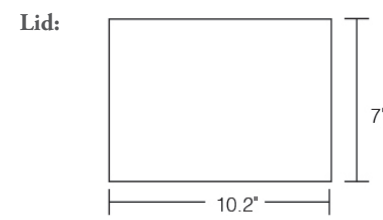

Georgetown Bamboo Half Bento Box*
6159 Melamine
10.2"L x 7.0"W x 3.0"H
Lid Included

1338 - Smoke

Shown with Georgetown Square Dish & Rectangle Dish Small

Bento Box Dimensions

Box & Lid

Georgetown Bento Box with Side Compartment

Georgetown Bento Box without Side Compartment

Georgetown Half Bento Box

Insert Dish Dimensions

Georgetown Rectangle Dish Large

Georgetown Rectangle Dish Small

Georgetown Square Dish

Georgetown Square Dish Small