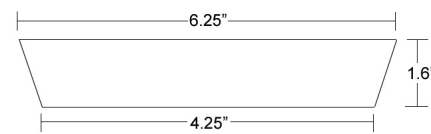

Georgetown Bamboo Half Bento Box*
6159 Melamine
10.2"L x 7.0"W x 3.0"H
Lid Included

1338 - Smoke

Shown with Georgetown Square Dish & Rectangle Dish Small

Bento Box Dimensions

Box & Lid

Georgetown Bento Box with Side Compartment

Georgetown Bento Box without Side Compartment

Georgetown Half Bento Box

Insert Dish Dimensions

Georgetown Rectangle Dish Large

Georgetown Rectangle Dish Small

Georgetown Square Dish

Georgetown Square Dish Small

Insert Dish Configurations

LARGE RECTANGULAR

LARGE SQUARE

SMALL RECTANGULAR

SMALL SQUARE

Naples Bento Box

Georgetown Half Bento Box

Georgetown Bento Box (with and without Side Compartment)