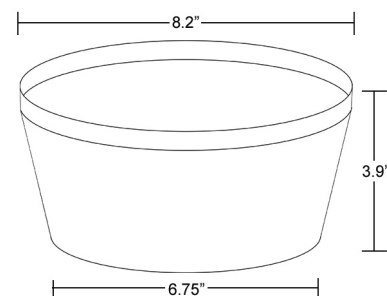

Rimini Bowl Large
Melamine
10.25"D x 2.5"H - 56 oz.

6070 - Red

RIMINI

Multi-purpose bowls with lids that double as plates, and available in several colors and three sizes!

*SEE NEXT PAGE FOR COLORS

The most bang for your buck imaginable, all in South Beach style...

Available in three sizes to meet any culinary need.

Rimini Bowl Small
Melamine
6.0"D x 2.8"H - 16 oz.

- 6154 - Red
- 6073 - Lime
- 6074 - Smoke
- 6210 - Sky Blue
- 6072 - Bamboo
- 6224 - Sky Blue Bamboo