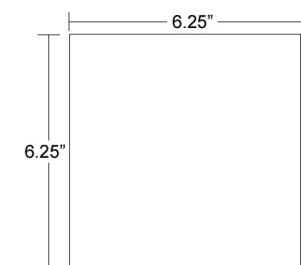

Georgetown Square Dish Small*
6246 Melamine
3"L x 3"W x 1.6"H

c. Georgetown Rectangle Dish Large*
6142 Melamine
9.3"L x 6.5"W x 1.6"H

*CUSTOM COLOR OPTIONS AVAILABLE.

SEE NEXT PAGE FOR INSERT DISH CONFIGURATIONS.

Georgetown Bamboo Half Bento Box*
6159 Melamine
10.2"L x 7.0"W x 3.0"H
Lid Included

1338 - Smoke

Shown with Georgetown Square Dish & Rectangle Dish Small

Bento Box Dimensions

Box & Lid

Georgetown Bento Box with Side Compartment

Georgetown Bento Box without Side Compartment

Georgetown Half Bento Box

Insert Dish Dimensions

Georgetown Rectangle Dish Large

Georgetown Rectangle Dish Small

Georgetown Square Dish

Georgetown Square Dish Small

Verona Bowl White

Melamine

Large: 6108 - 9.0"L x 8.0"W x 3.0"H
Small: 6111 - 5.5"L x 5.0"W x 1.75"H

Verona Bowl Lime

Melamine

Large: 6109 - 9.0"L x 8.0"W x 3.0"H
Small: 6112 - 5.5"L x 5.0"W x 1.75"H

Verona Bowl Smoke