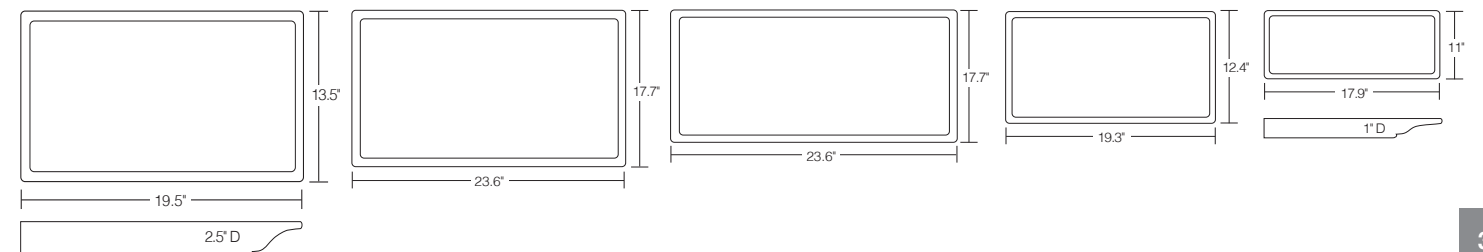

15" L x 9" W x 2.5" H

Small - 1894 12.5" L x 12.5" W x 4" H
Large - 1895 16" L x 16" W x 5.3" H

The Perfect Poolside Platters

Multi-purpose, clean-lined basics for everyday use.