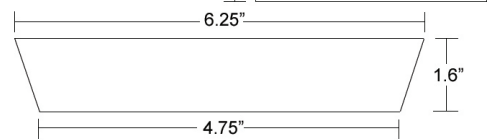

Georgetown Bamboo Half Bento Box*
6159 Melamine
10.2"L x 7.0"W x 3.0"H
Lid Included

1338 - Smoke

Shown with Georgetown Square Dish & Rectangle Dish Small

Bento Box Dimensions

Box & Lid

Georgetown Bento Box with Side Compartment

Georgetown Bento Box without Side Compartment

Georgetown Half Bento Box

Insert Dish Dimensions

Georgetown Rectangle Dish Large

Georgetown Rectangle Dish Small

Georgetown Square Dish

Georgetown Square Dish Small

Insert Dish Configurations

LARGE RECTANGULAR

LARGE SQUARE

SMALL RECTANGULAR

SMALL SQUARE

Naples Bento Box

Georgetown Half Bento Box

Georgetown Bento Box (with and without Side Compartment)