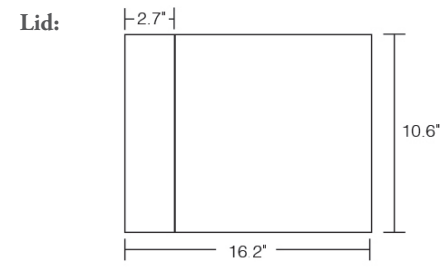

Georgetown Square Dish Small*
6246 Melamine
3"L x 3"W x 1.6"H

c. Georgetown Rectangle Dish Large*
6142 Melamine
9.3"L x 6.5"W x 1.6"H

*CUSTOM COLOR OPTIONS AVAILABLE.

SEE NEXT PAGE FOR INSERT DISH CONFIGURATIONS.

Georgetown Bamboo Half Bento Box*
6159 Melamine
10.2"L x 7.0"W x 3.0"H
Lid Included

1338 - Smoke

Shown with Georgetown Square Dish & Rectangle Dish Small

Bento Box Dimensions

Box & Lid

Georgetown Bento Box with Side Compartment