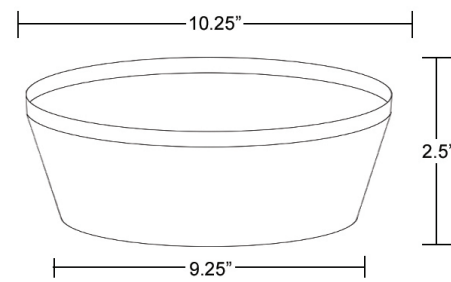

Rimini Bowl Large
Melamine
10.25"D x 2.5"H - 56 oz.

6070 - Red

RIMINI

Multi-purpose bowls with lids that double as plates, and available in several colors and three sizes!

*SEE NEXT PAGE FOR COLORS

The most bang for your buck imaginable, all in South Beach style...

Available in three sizes to meet any culinary need.

Rimini Bowl Small
Melamine
6.0"D x 2.8"H - 16 oz.

- 6154 - Red
- 6073 - Lime
- 6074 - Smoke
- 6210 - Sky Blue
- 6072 - Bamboo
- 6224 - Sky Blue Bamboo

Rimini Bowl Medium
Melamine
8.2"D x 3.9"H - 40 oz.

- 6193 - Red
- 6249 - Lime
- 6248 - Smoke
- 6218 - Sky Blue
- 6212 - Royal Blue
- 6059 - Bamboo
- 6223 - Sky Blue Bamboo

Rimini Bowl Large
Melamine
10.25"D x 2.5"H - 56 oz.

*TOTAL HEIGHT INCLUDES LID

COMPARTMENTALIZED CUISINE

(Our version of modern day bento boxes)

Splash

Our middle-sized classic.

Splash White Bento Box*
6132 Melamine
12"L x 10.25"W x 2.75"H
Lid sold separately