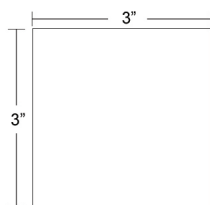

Georgetown Bamboo Half Bento Box*
6159 Melamine
10.2"L x 7.0"W x 3.0"H
Lid Included

1338 - Smoke

Shown with Georgetown Square Dish & Rectangle Dish Small

Bento Box Dimensions

Box & Lid

Georgetown Bento Box with Side Compartment

Georgetown Bento Box without Side Compartment

Georgetown Half Bento Box

Insert Dish Dimensions

Georgetown Rectangle Dish Large

Georgetown Rectangle Dish Small

Georgetown Square Dish

Georgetown Square Dish Small

Insert Dish Configurations

LARGE RECTANGULAR

LARGE SQUARE

SMALL RECTANGULAR

SMALL SQUARE

Naples Bento Box

Georgetown Half Bento Box

Georgetown Bento Box (with and without Side Compartment)

Verona Bowl White

Melamine

Large: 6108 - 9.0"L x 8.0"W x 3.0"H
Small: 6111 - 5.5"L x 5.0"W x 1.75"H

Verona Bowl Lime

Melamine

Large: 6109 - 9.0"L x 8.0"W x 3.0"H
Small: 6112 - 5.5"L x 5.0"W x 1.75"H

Verona Bowl Smoke