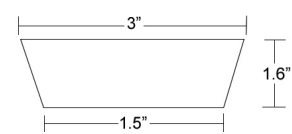

Georgetown Square Dish Small*
6246 Melamine
3"L x 3"W x 1.6"H

c. Georgetown Rectangle Dish Large*
6142 Melamine
9.3"L x 6.5"W x 1.6"H

*CUSTOM COLOR OPTIONS AVAILABLE.

SEE NEXT PAGE FOR INSERT DISH CONFIGURATIONS.

Georgetown Bamboo Half Bento Box*
6159 Melamine
10.2"L x 7.0"W x 3.0"H
Lid Included

1338 - Smoke

Shown with Georgetown Square Dish & Rectangle Dish Small

Bento Box Dimensions

Box & Lid

Georgetown Bento Box with Side Compartment

Georgetown Bento Box without Side Compartment

Georgetown Half Bento Box

Insert Dish Dimensions

Georgetown Rectangle Dish Large

Georgetown Rectangle Dish Small

Georgetown Square Dish

Georgetown Square Dish Small

Insert Dish Configurations

LARGE RECTANGULAR

LARGE SQUARE

SMALL RECTANGULAR

SMALL SQUARE

Naples Bento Box

Georgetown Half Bento Box

Georgetown Bento Box (with and without Side Compartment)