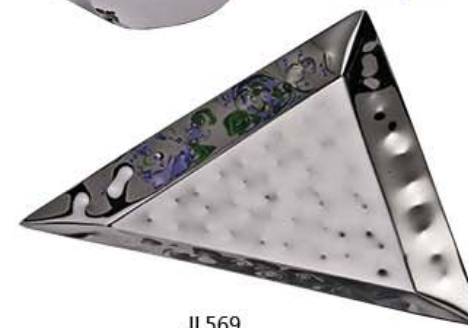

JL569
300xH30mm