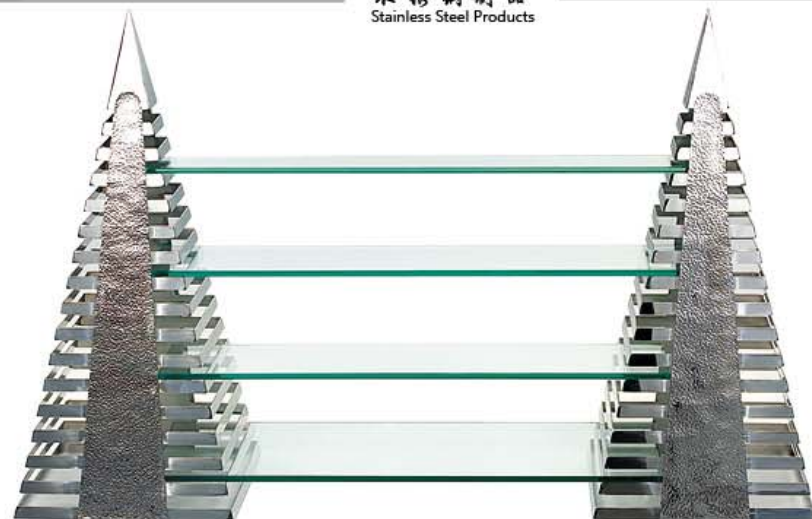

不锈钢制品  
Stainless Steel Products

JL413  
350x350xH800mm

JL414  
350x350xH800mm

不锈钢制品  
Stainless Steel Products

JL415  
架：350x350xH800mm  
架：350x350xH800mm

JL416  
700x370xH900mm

JL417

不锈钢制品  
Stainless Steel Products