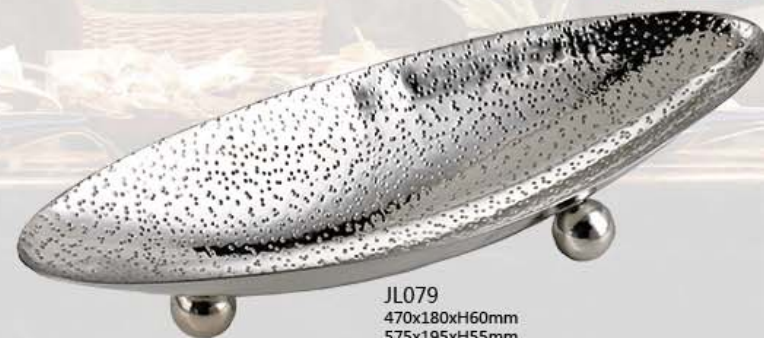

D  
D:120x120xH350mm

不锈钢制品  
Stainless Steel Products

JL074  
盘：255mm  
架：280xH450mm

JL075  
盘：150/230mm  
架：H500mm

JL076  
盘：280/210/180mm  
架：H530mm

不锈钢制品  
Stainless Steel Products

JL077  
470x180xH60mm

JL078  
盘：575x195xH55mm