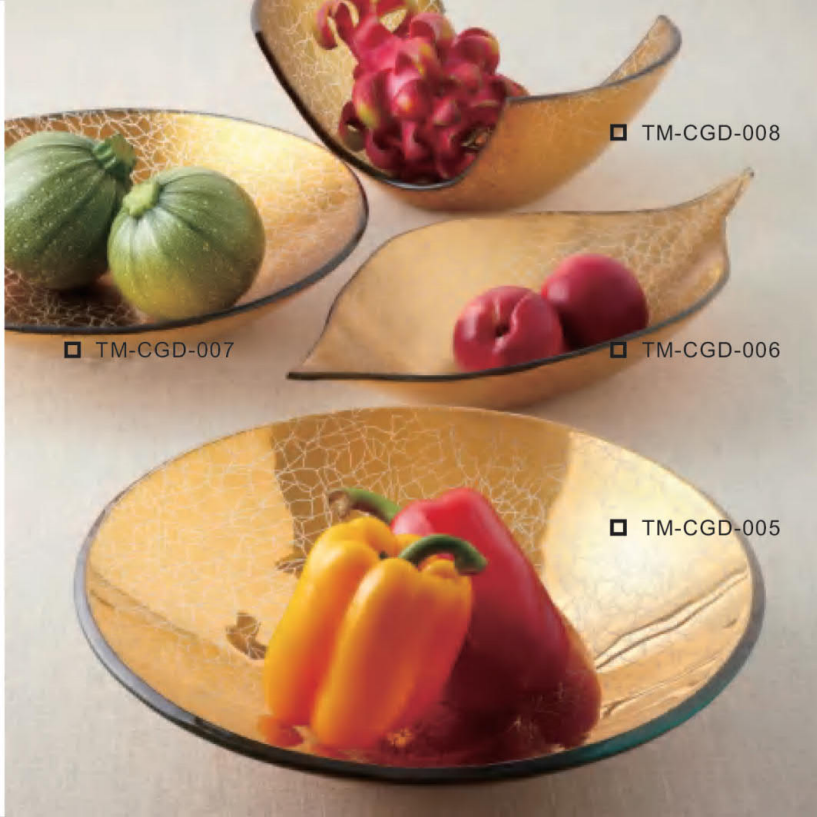

CUSTOM GLASS DINNERWARE

❑ TM-CGD-003

● / Size: Φ 300mm H100mm

❑ TM-CGD-003

● / Size: Φ 300mm H100mm

❑ TM-CGD-008

● / Size: L290*W210 H120mm

❑ TM-CGD-007

● / Size: Φ 300mm H60mm

❑ TM-CGD-006

● / Size: L410*W205 H65mm

❑ TM-CGD-005

● / Size: Φ 320mm H80mm