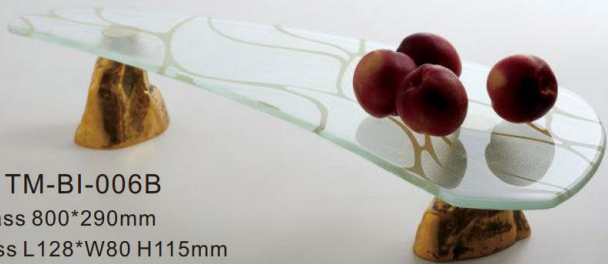

□ TM-BI-006B

Glass 800*290mm

Bass L128*W80 H115mm