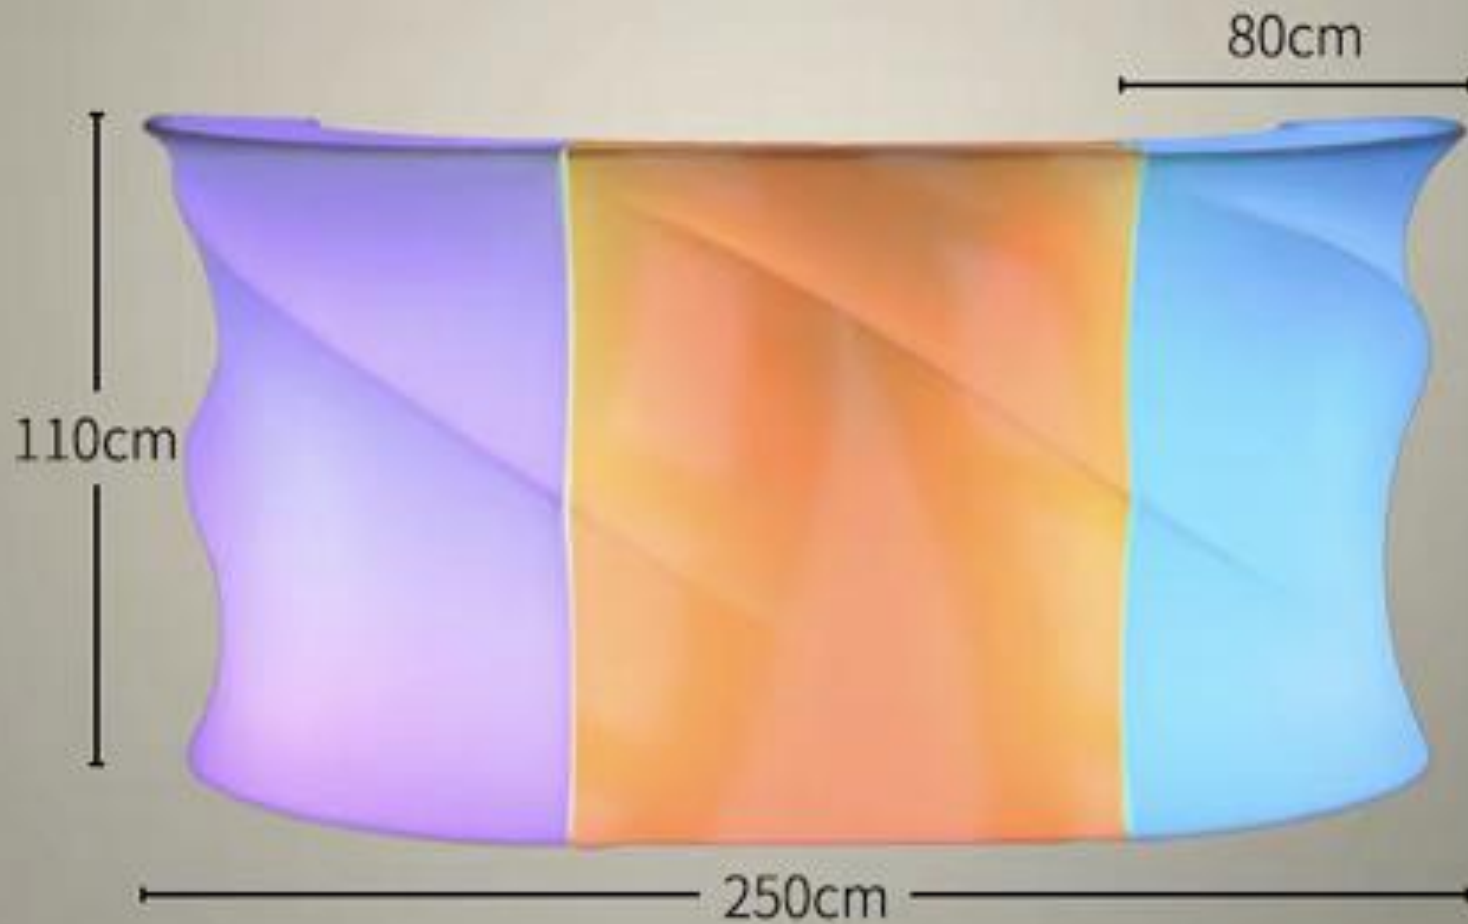

L300*W300*H1150/1500
/1900mm

Hotelike

Led Round Bar

D3100*H1100mm

Hotelike

Led Bar

L2500*W800*H1100mm

Hotelike

Led Bar

L2500*W800*H1100mm

Hotelike

Led Bar

L2500*W800*H1100mm

Hotelike

Led wine bucket

- 1-L260**W220*H300mm
- 2-400*400*400mm
- 3-640*270*300mm
- 4-310*290*340mm

2

3

4

1

Led beer bucket

- 1-D450*H750mm
- 2-420*240*300mm
- 3-340*340*270mm
- 4-320*240*270mm

Hotelike

Led Cocktail