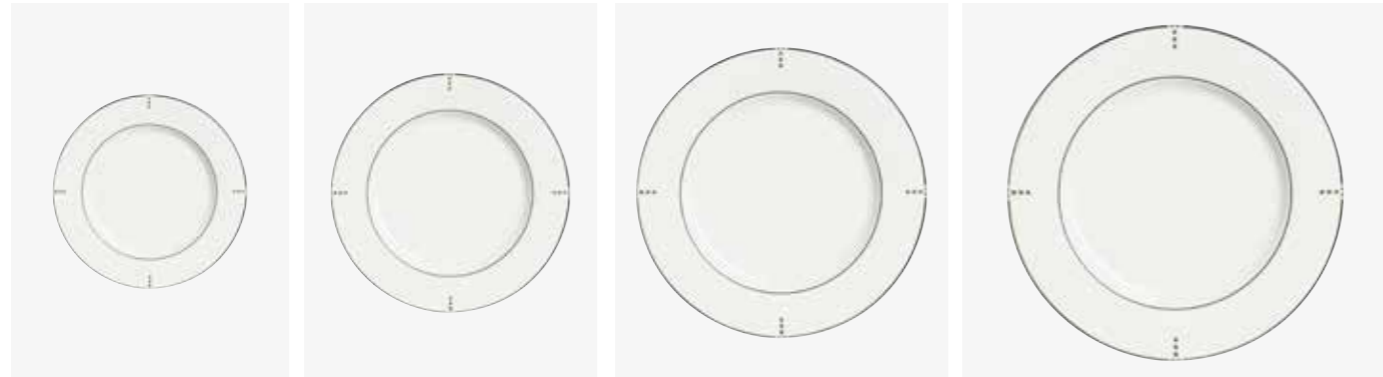

Cubiq Fine Bone China

BC-PTL-190
Bread Plate
190mmØ
6pcs

BC-PTL-240
Salad / Dessert Plate
240mmØ
6pcs

BC-PTL-273
Dinner Plate
273mmØ
6pcs

BC-PTL-300
Oversized Dinner Plate
300mmØ
1pc