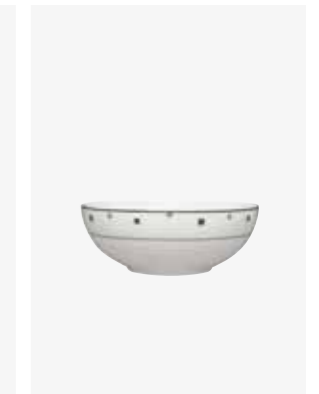

BV-CFS-120
Coffee Cup Saucer
120mmØ
6pcs

BV-OTB-145
Oatmeal / Cereal Bowl
50cl / 145mmØ
6pcs