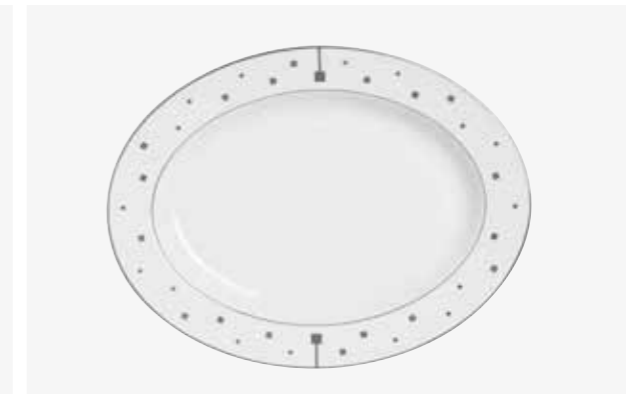

BV-CFC-012
Coffee Cup
12cl
6pcs

BV-TES-155
Tea Cup Saucer
155mmØ
6pcs

BV-TSS-155
Tea Cup Stackable Saucer
155mmØ
6pcs

BV-CFS-120
Coffee Cup Saucer
120mmØ
6pcs

BV-RPB-270
Rimmed Pasta Bowl
90cl / 270mmØ
2pcs