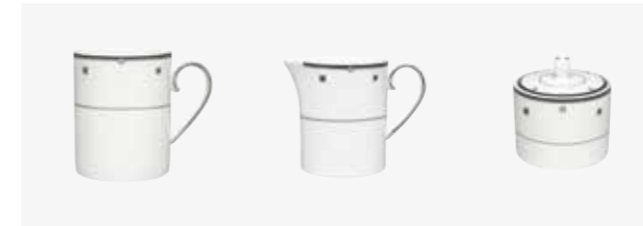

BS-CFC-012
Coffee Cup
12cl
6pcs

BS-TEC-155
Tea Cup Saucer
155mmØ
6pcs

BS-CFS-120
Coffee Cup Saucer
120mmØ
6pcs

BS-MUG-030
Mug
30cl
6pcs

BS-CMJ-020
Cream Jug
20cl
1pc

BS-CSB-025
Covered Sugar Bowl
25cl
1pc

BS-CFP-120
Coffee Pot
120cl
1pc