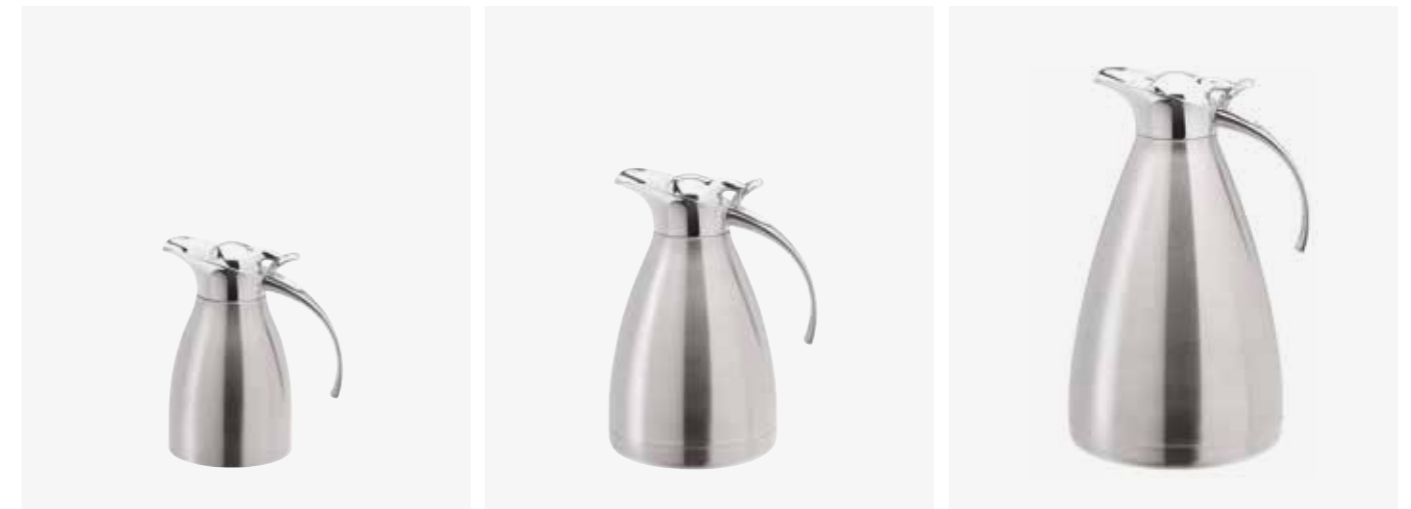

Deluxe Vacuum Jugs - 18/10 Stainless Steel

JFR-1000S
Deluxe Jug with Infuser
Satin Stainless Steel
1.0L

JFR-1500S
Deluxe Jug with Infuser
Satin Stainless Steel
1.5L

JFT-1200S
Deluxe Jug with Infuser
Satin Stainless Steel
1.2L