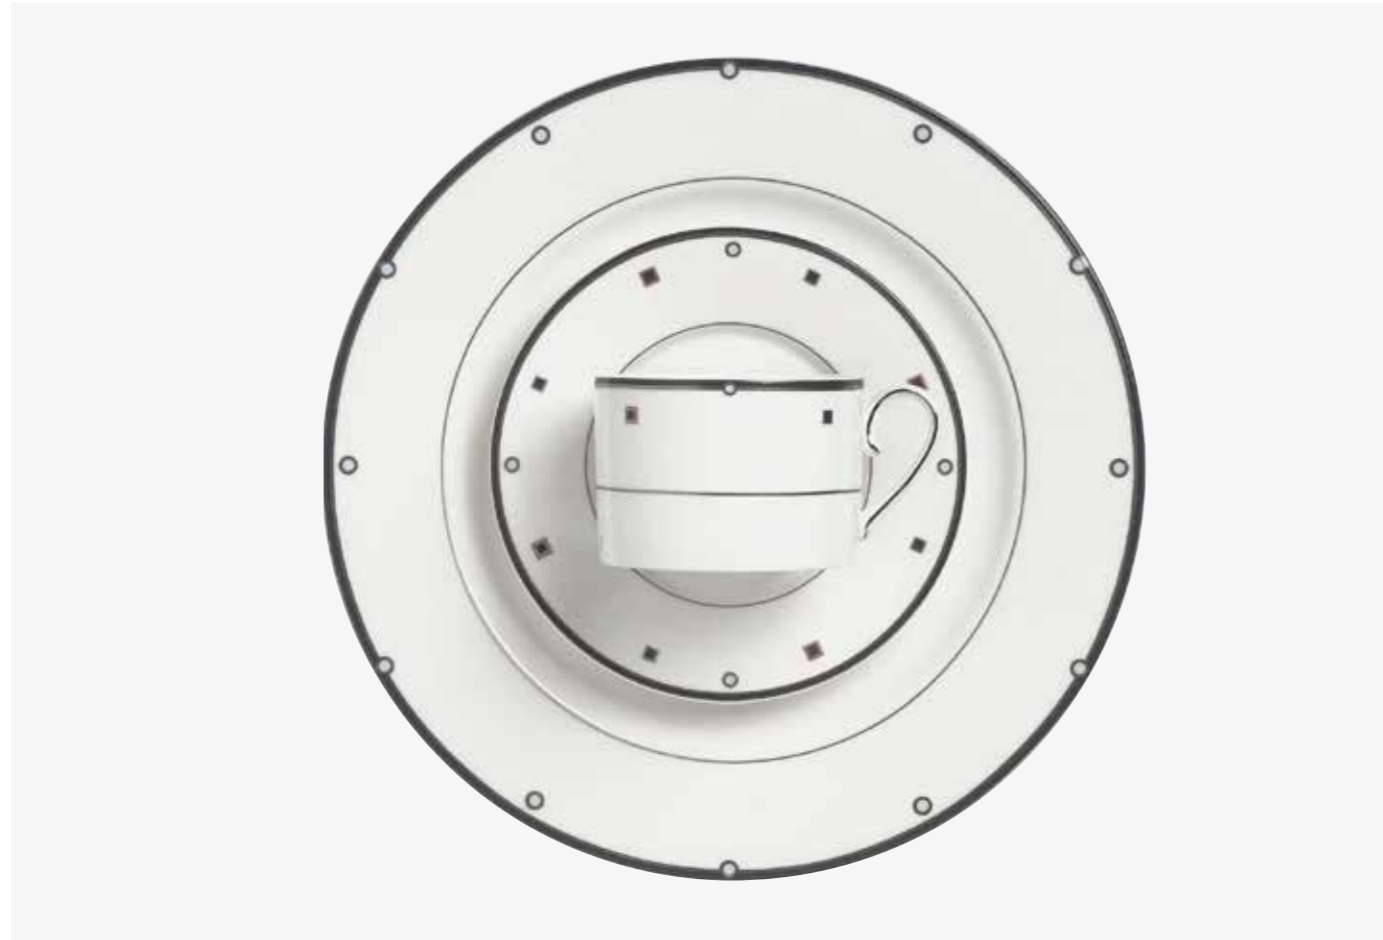

Shadow

Made from the highest quality Fine Bone China, the Shadow range is bursting with character and charm. Featuring real Platinum, midnight blue and a hint of pink, Shadow is stylish and elegant. Expertly crafted from a minimum 50% bone ash content, this range benefits from both beauty and strength. Not suitable for use in microwave ovens, hand wash recommended.