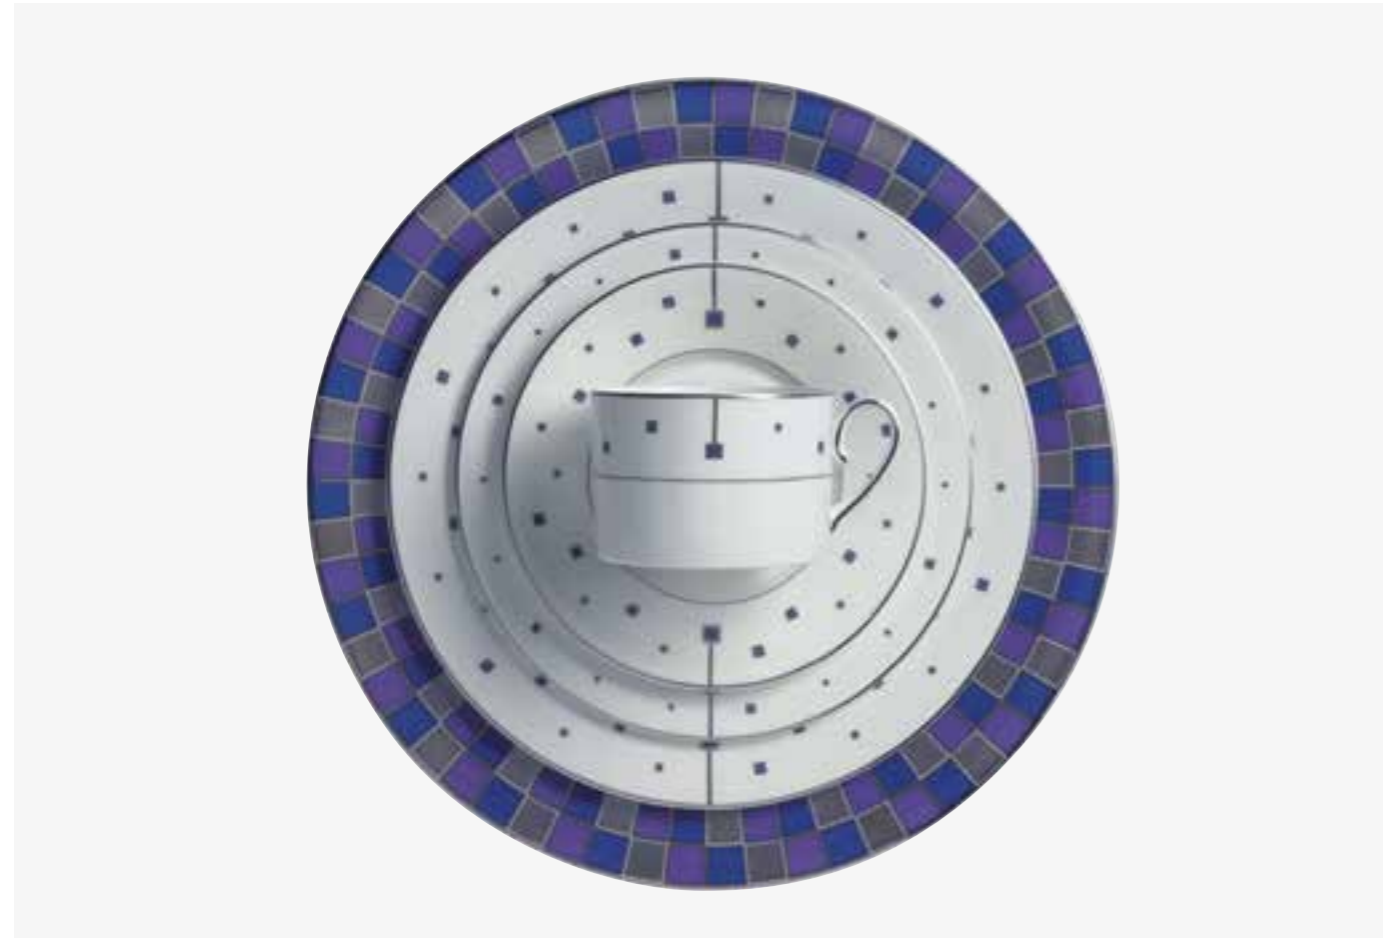

Virtu

Virtu is a stunning collection featuring a beautiful combination of real Platinum edging, royal blue and striking lilac. The geometric design and use of colours give it a contemporary feel. Made from Fine Bone China, this range is light and translucent yet strong and durable. The presentation plate adds an unforgettable impact to any dining setting and the white glaze and luxurious feel of the chinaware ensures the ultimate dining enjoyment. Not suitable for use in microwave ovens, hand wash recommended.