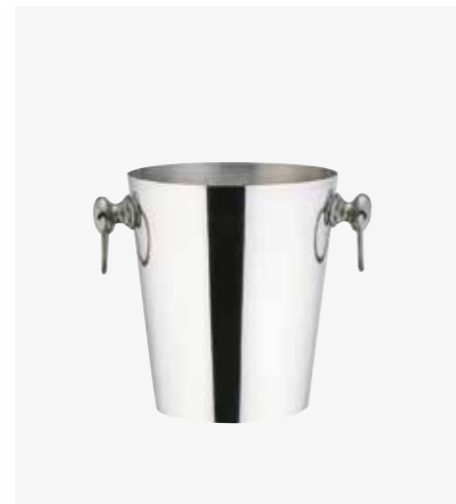

Satin Cooler - 18/10 S/Steel

Standard Cooler - 18/10 S/Steel

Slimline Cooler - 18/10 S/Steel

WCV-20SF
Matt Satin Two Tone
Stainless Steel
Ø190mm / 200mm

Fits with WAT-18TM Stand see Page 192

WAA-18AL
Slim with Classic Handles
Stainless Steel
Ø180mm / 200mm