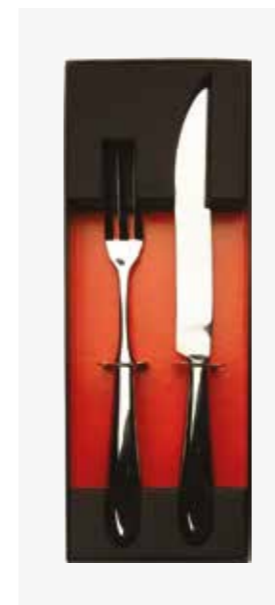

Siena Carving Set

SIENA G CVS