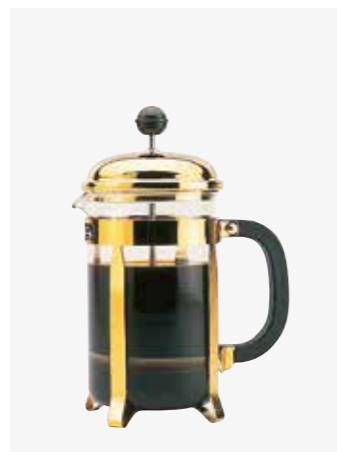

EPC-60G
Coffee & Tea Maker
Gold
6 Cup