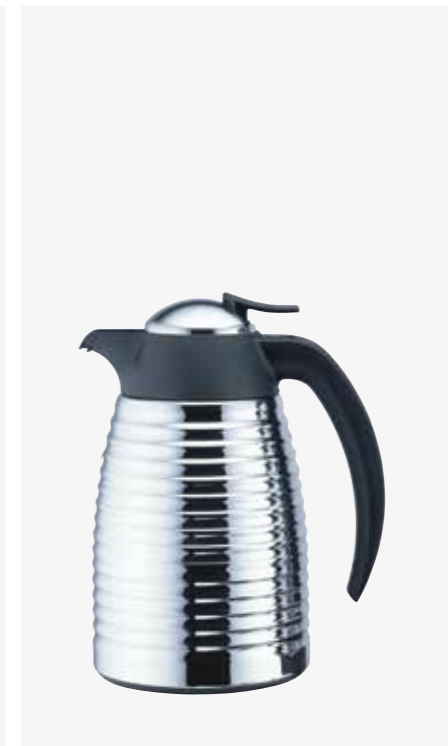

Glass Lined Vacuum Jugs

CJA-10W
One-Touch Pouring Jug
White
1.0L

HSB-10S
Vacuum Coffee Jug
Stainless Steel
1.0L

AFUE-06
Classic Replica Vacuum Jug
Chrome
0.6L

PHB-10C
Push-Button Classic Jug
Chrome
1.0L

PJR-06S
Beehive Vacuum Jug
Chrome
0.6L