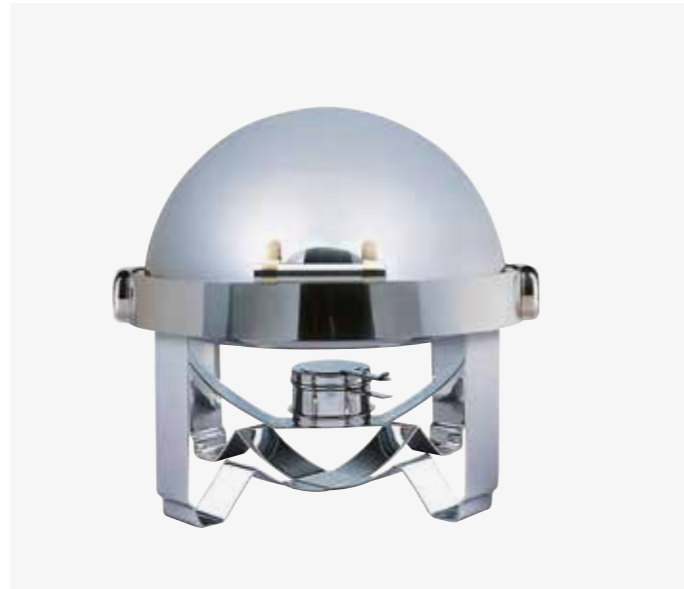

SDM / SDL-R14S
Round S/Steel Legs
Stainless Steel
Medium / Large