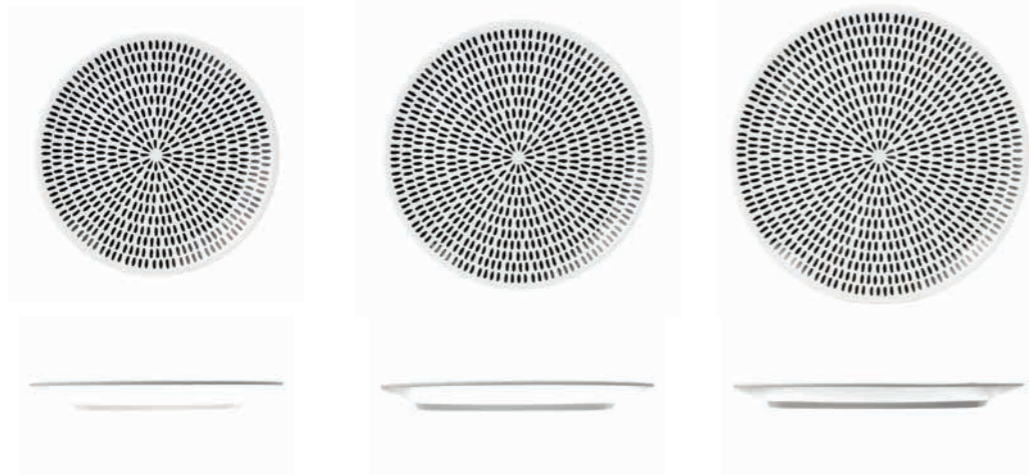

## BLACK GEO

---

Geometric design with bold architecture allowing new and exciting plating opportunities to emerge

Enhance any dining experience

---

VERSA

**Versa Plate**

210 dia. x 21mm  
T5810GEO