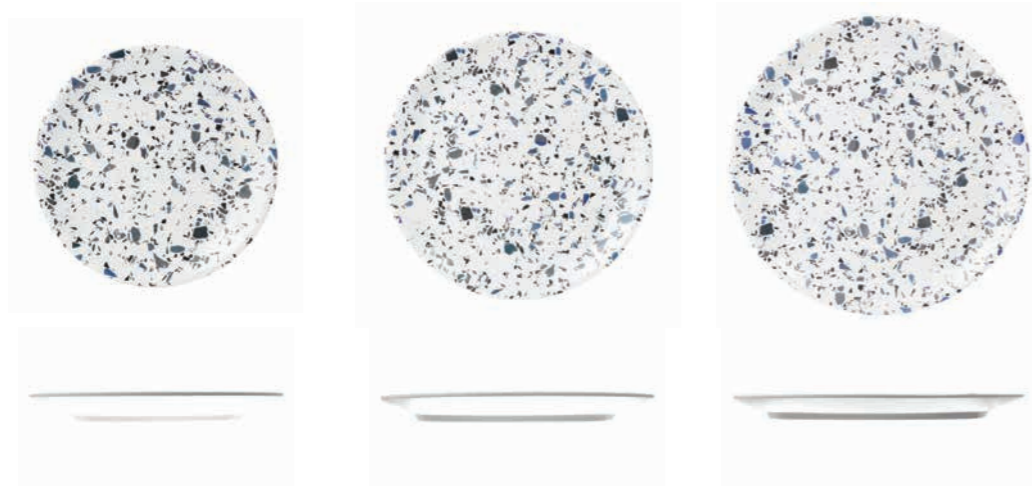

## TERRAZZO

---

A striking style statement designed to create maximum impact for food presentation

Highly innovative serving pieces

---

VERSA

**Versa Plate**

210 dia. x 21mm  
T5810TRZ

**Versa Plate**

250 dia. x 21mm  
T5850TRZ

**Versa Plate**

280 dia. x 21mm  
T5880TRZ

TERRAZZO

VERSA

**Versa Bowl**

140 dia. x 55mm (400ml)  
T5840TRZ