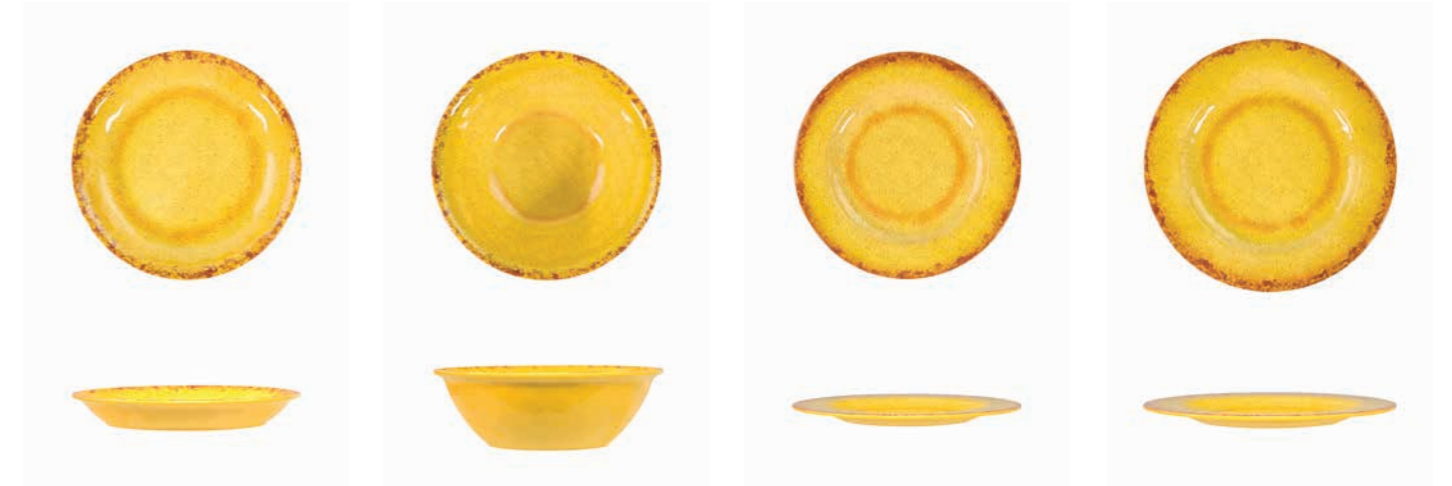

CASABLANCA

**Casablanca
Low Bowl**

210 dia. x 29mm (500ml)
TOR1639

**Casablanca
Bowl**

210 dia. x 70mm (1.3L)
TOR1637

**Casablanca
Plate**

230 dia. x 17mm
TOR1634

**Casablanca
Plate**

280 dia. x 20mm
TOR1633

ORANGE