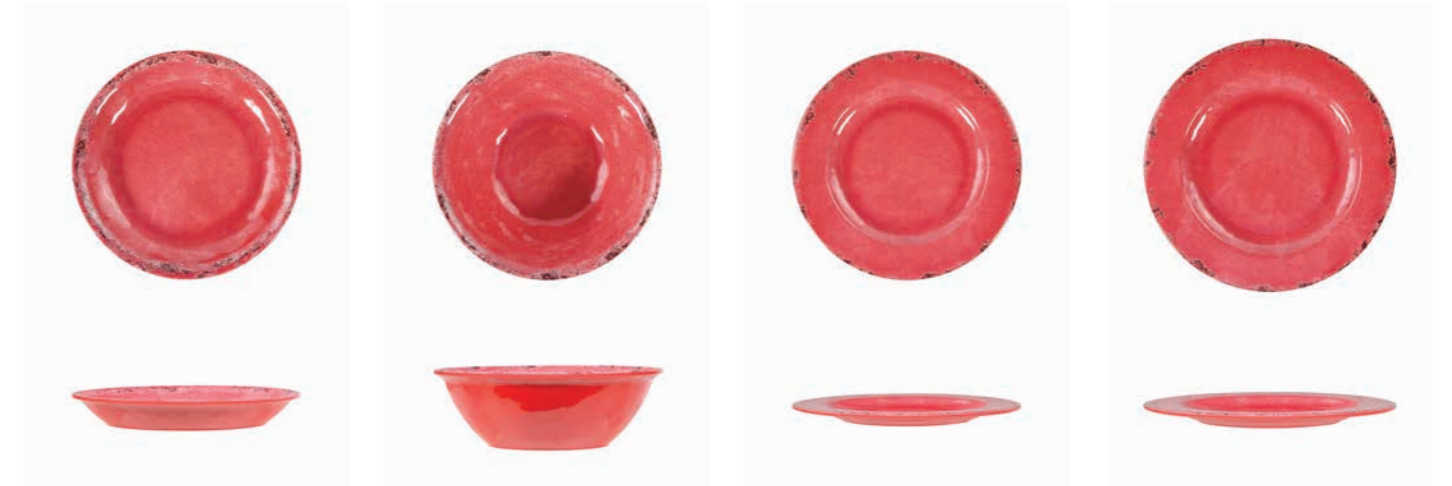

CASABLANCA

**Casablanca
Low Bowl**

210 dia. x 29mm (500ml)
TR1639

**Casablanca
Bowl**

210 dia. x 70mm (1.3L)
TR1637

**Casablanca
Plate**

230 dia. x 17mm
TR1634

**Casablanca
Plate**

280 dia. x 20mm
TR1633

RED