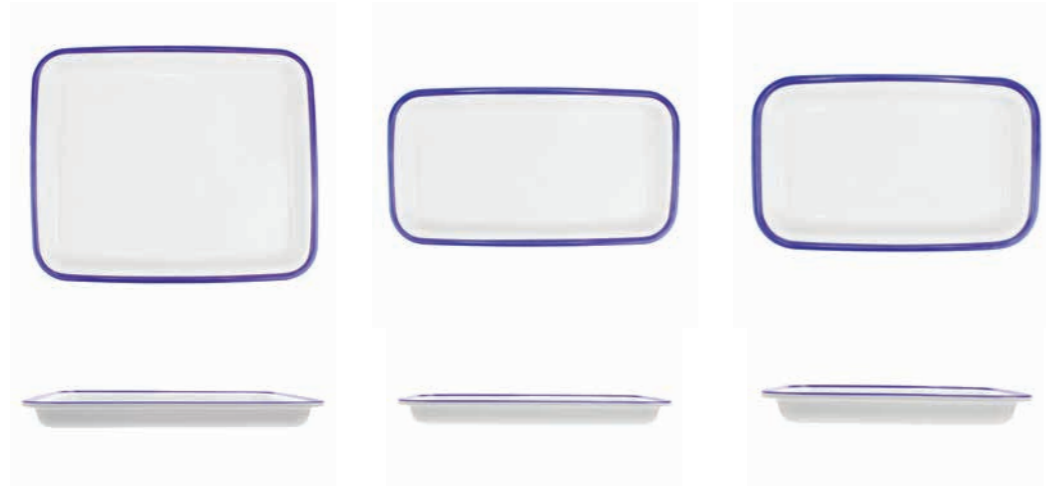

## ENAMELWARE

---

A stylishly iconic collection that evokes nostalgic memories, use with an on-trend contemporary menu for an updated classic look

Inspiration drawn from a nostalgic classic

---

## ENAMELWARE

**1/2 Enamelware Tray**

325 x 265 x 30mm  
TEW7412

**1/3 Enamelware Tray**

325 x 176 x 30mm  
TEW7413

**1/4 Enamelware Tray**

265 x 162 x 30mm  
TEW7414

BLUE RIM