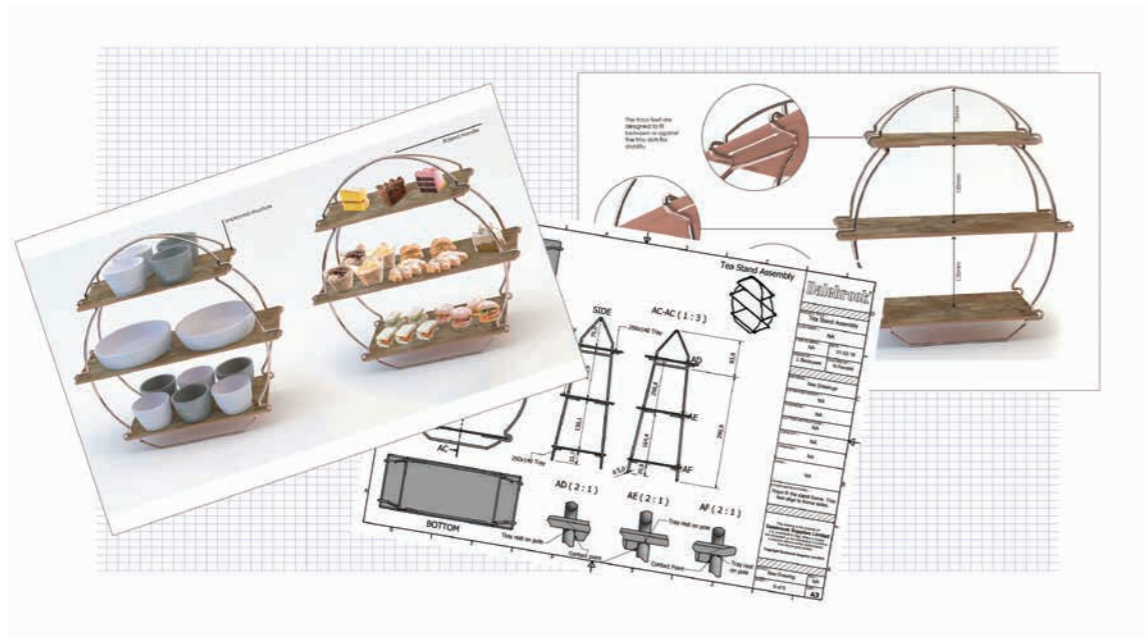

BESPOKE PRODUCT DESIGN

Dalebrook's exceptional product design services give you the opportunity to use our knowledge and expertise in the world of tableware and serveware.

We specialise in designing and producing new concepts, from branded merchandise or themed tableware to bespoke new product design.

Our commitment to understanding exactly what you need, ensures our team of experienced designers deliver you a world-class service and excellent product design.