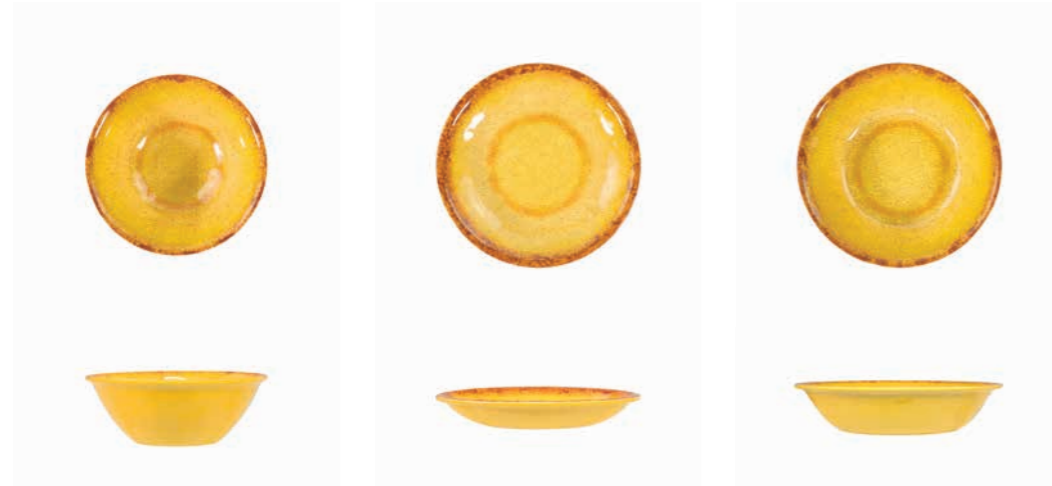

CASABLANCA

**Casablanca
Rice Bowl**

130 dia. x 60mm (230ml)
TOR1636

**Casablanca
Salad Bowl**

190 dia. x 27mm (345ml)
TOR1635

**Casablanca
Bowl**

190 dia. x 50mm (600ml)
TOR1632

ORANGE