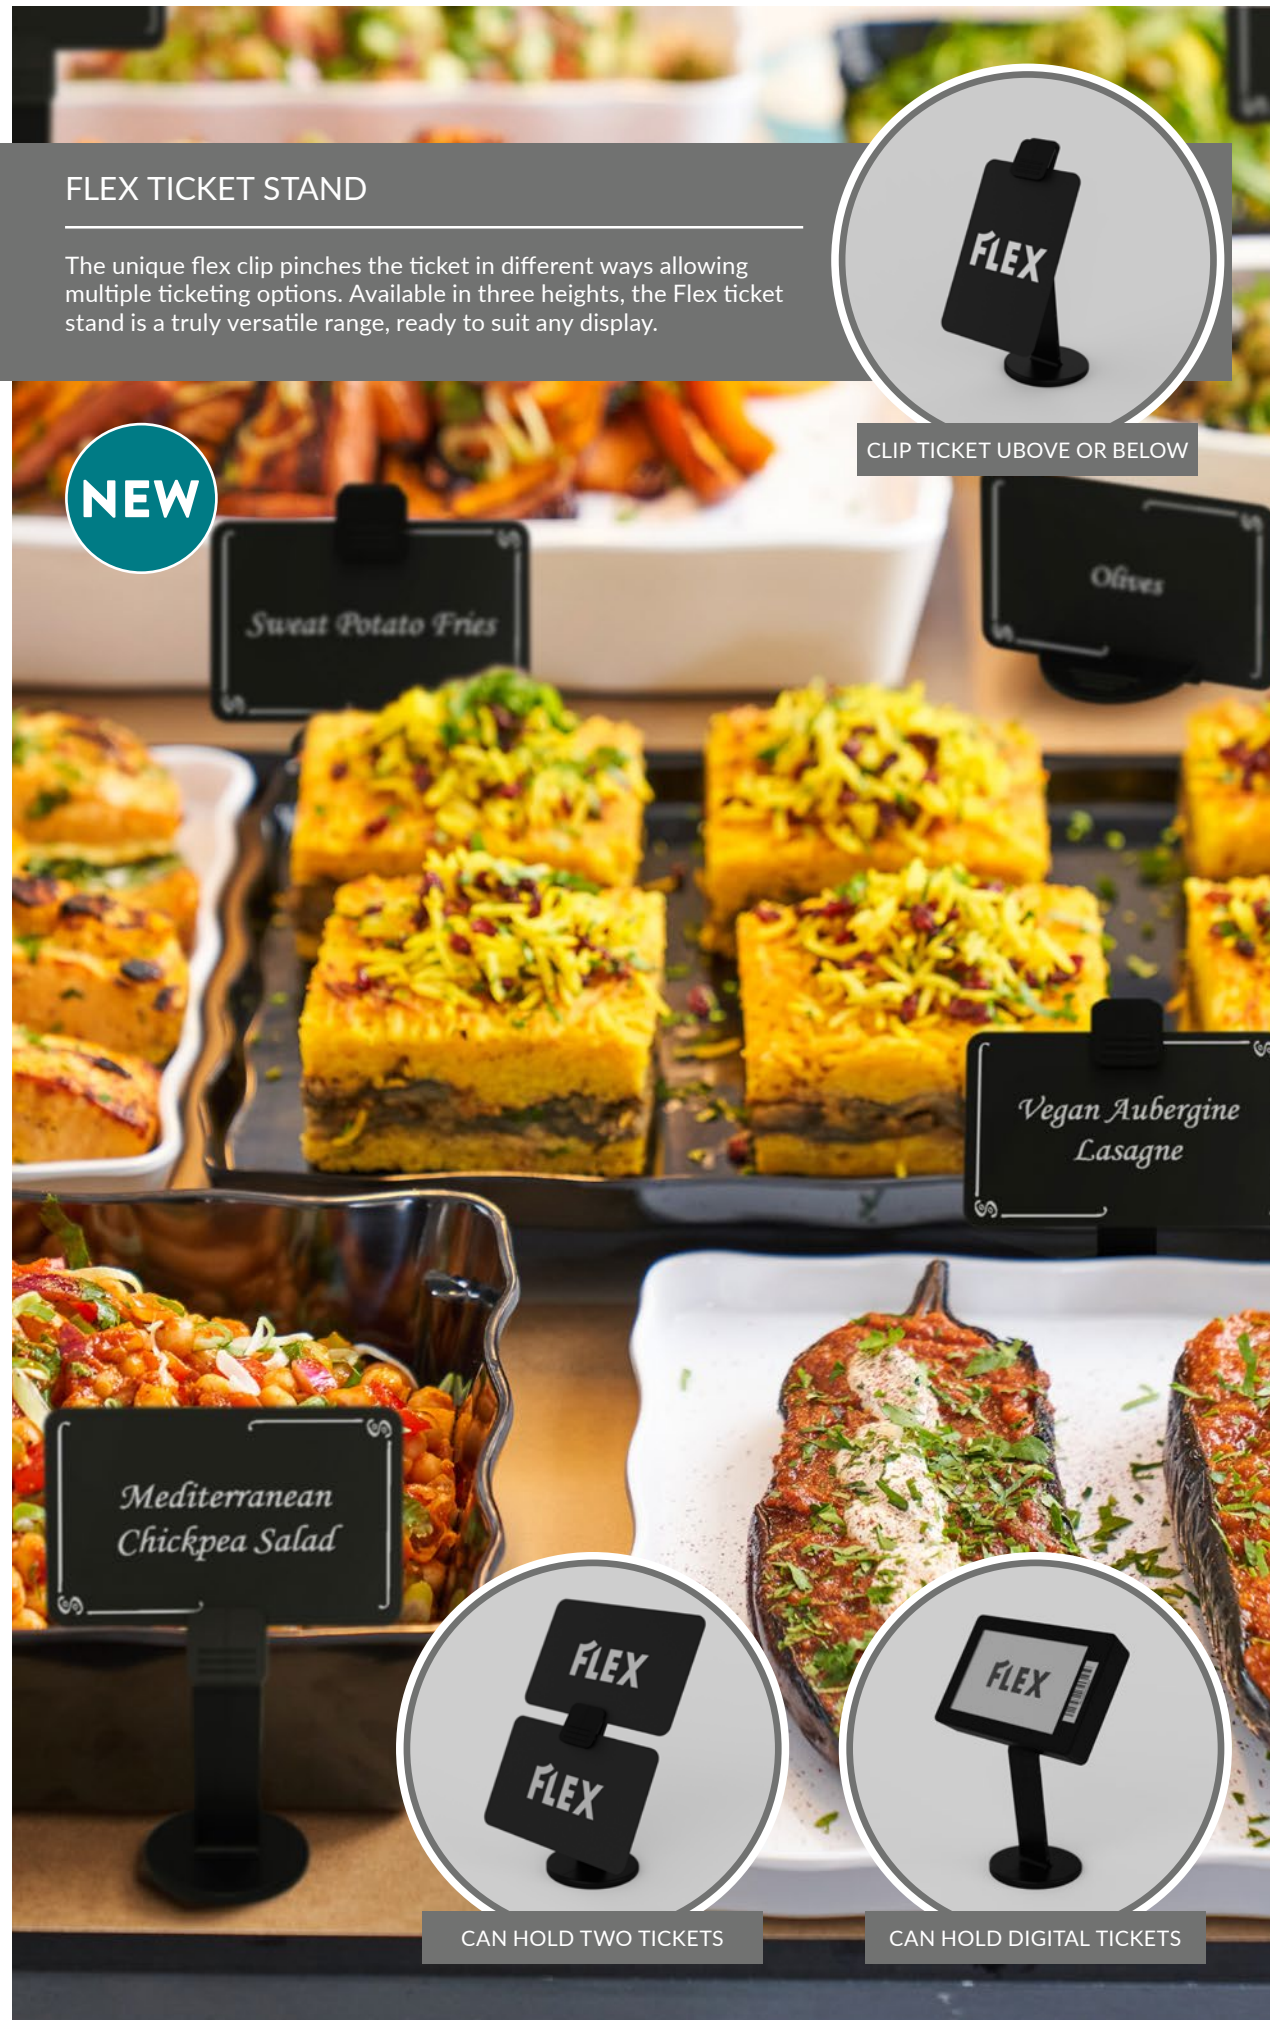

1 Dividers

2 Garnish

3 Point of Sale

- MF MELAMINE
- GN FITS GASTRONORM FOOTPRINT
- ☰ CAN BE STACKED
- XL THIS PRODUCT IS EXTRA LARGE
- NEW NEW PRODUCT
- RE USE DESIGNED TO REPLACE DISPOSABLES
- SF HAS SILICONE FEET
- ♻️ CAN BE EASILY RECYCLED

Dalebrook®

www.dalebrook.com sales@dalebrook.com
+44 (0) 1376 510 101

FLEX TICKET STAND

The unique flex clip pinches the ticket in different ways allowing multiple ticketing options. Available in three heights, the Flex ticket stand is a truly versatile range, ready to suit any display.