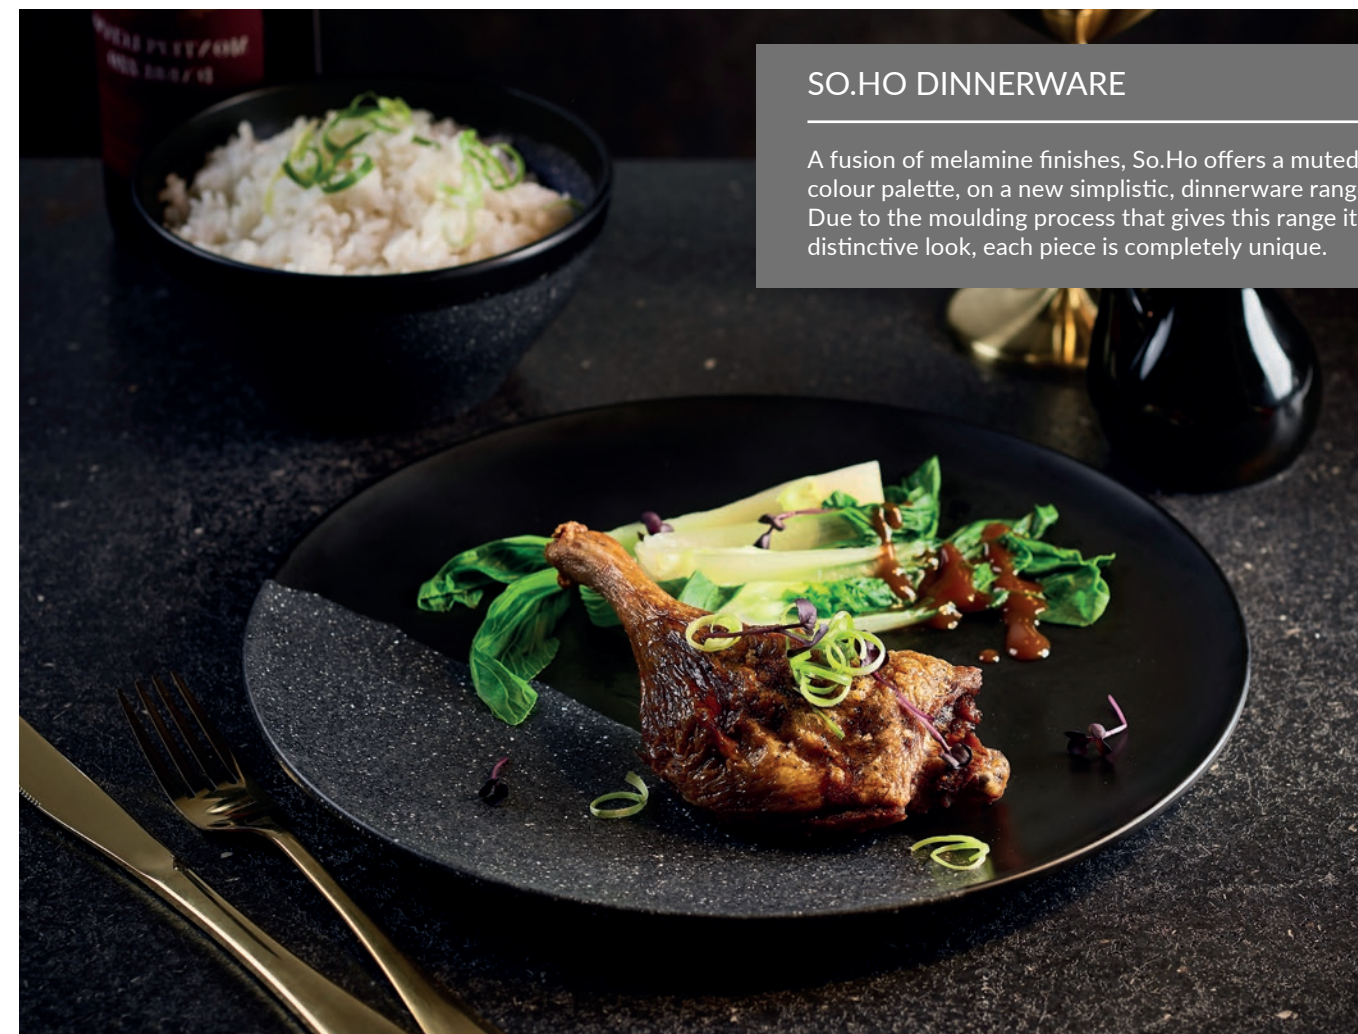

SO.HO DINNERWARE

A fusion of melamine finishes, So.Ho offers a muted colour palette, on a new simplistic, dinnerware range. Due to the moulding process that gives this range its distinctive look, each piece is completely unique.