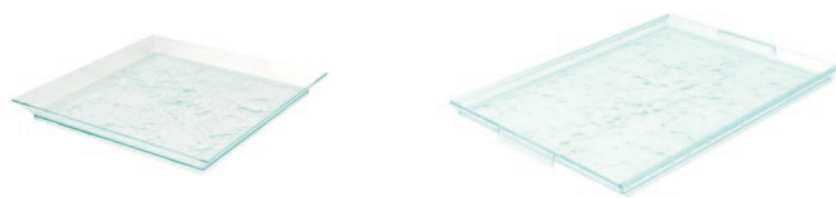

- 1 Reusable Food to Go
- 2 Miniatures
- 3 Skewers & Cutlery
- 4 Catering Bowls
- 5 Catering Platters

ATLAS PLATTERS

PET Glazz Square Lid
GL90L 98 x 98 x 38mm
Sold in packs of 200

PET Atlas Lid
GLATLASL 1/1 390 x 272 x 57mm
GL12ATLASL 1/2 275 x 195 x 40mm
Sold in packs of 50

PS Glazz Square Tray
GL90 90 x 90 x 17mm
GL160 160 x 160 x 17mm
Sold in packs of 200

PS Glazz Platter
GLATLAS 1/1 379 x 272 x 19.5mm
GL12ATLAS 1/2 270 x 190 x 19mm
Sold in packs of 50

PS Atlas SlateLook Platter
SL12ATLAS 1/2 274 x 190 x 19mm
Sold in packs of 50

BLACK GASTRONORM

PET Lid for Gastronorm Platter
GN1/1L 1/1 540 x 340 x 63mm
GN11/2L 2/4 545 x 175 x 63mm
GN1/2L 1/2 335 x 276 x 63mm
Sold in packs of 25

PET Black Gastronorm Platter
GN1/1B 1/1 530 x 325 x 26mm
GN11/2B 2/4 530 x 165 x 26mm
Sold in packs of 25

BUFFET PLATTERS

PET Black Sandwich Platter
GN4630B 460 x 300 x 24mm
Sold in packs of 50

PET Lid for Sandwich Platter
GN4630L 480 x 315 x 64mm
Sold in packs of 50

PS Glazz Buffet Platters
GL35/35 350 x 350 x 15mm
GL3827 380 x 274 x 15mm
Sold in packs of 25

PET Lid for Buffet Platter
GL35/35L 363 x 363 x 65mm
GL3827L 392 x 275 x 47mm
Sold in packs of 25