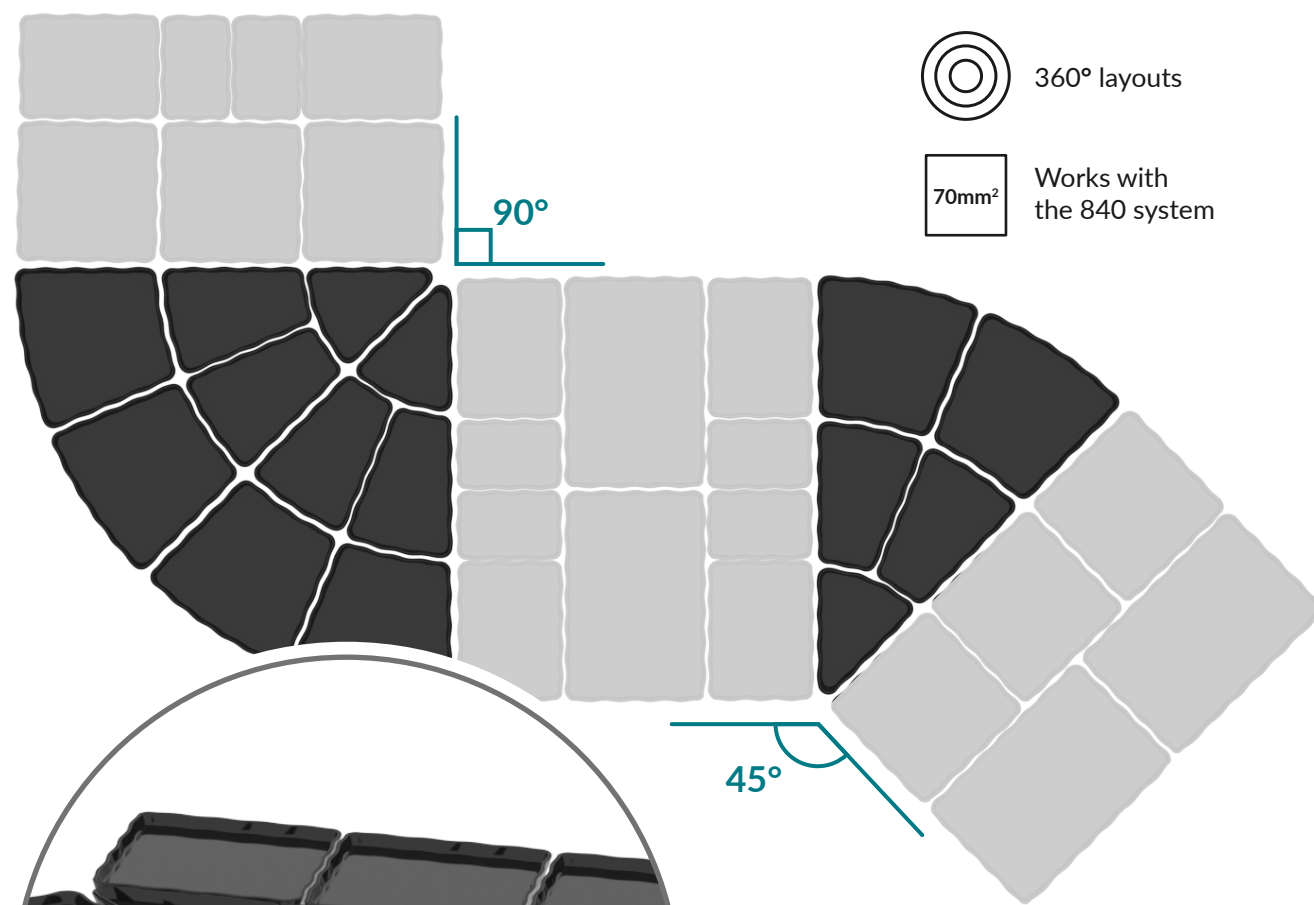

Aalto Tray					
TB2446	Tray	230x185x20mm	255ml	TB2447	Tray
TB2436	Dish	244x200x60mm	1.3L	TB2437	Dish
				TB2448	Tray
				TB2438	Dish