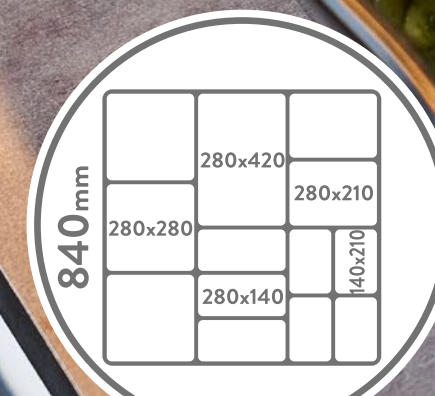

ALTO

Designed to work within an 840mm footprint, create multiple combinations across the five dishes. Trays act as reduced capacity inserts for the respective dishes. Wavy finish runs throughout walls for a unique finish.

Aalto

THE 840 SYSTEM

840 SYSTEM FOOTPRINT