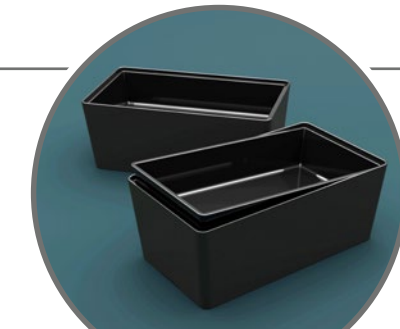

1L
Matt Black Nordic Dish
147 x 128 x 100mm
TB4527M Black

EASY REMOVE INSERT FEATURE

USE INSERT AS RISER OR LID

USE TRAYS AS COVERS

MULTI-PURPOSE **MF** **XL**

Polycarbonate Stackable Multi Crock Lid
TC6316L 260 x 324 x 14mm