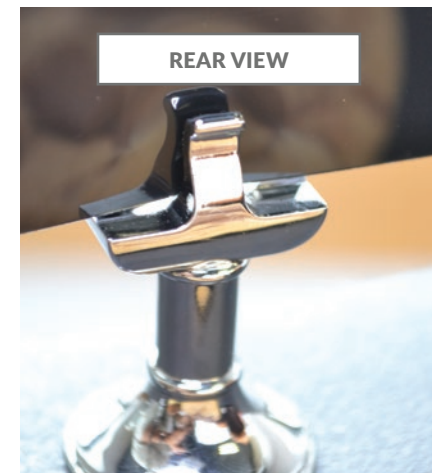

DISPLAY
PROPS

1 Dividers

2 Garnish

3 Point of Sale

- MELAMINE
- FITS GASTRONORM FOOTPRINT
- CAN BE STACKED
- THIS PRODUCT IS EXTRA LARGE
- NEW PRODUCT
- DESIGNED TO REPLACE DISPOSABLES
- HAS SILICONE FEET
- CAN BE EASILY RECYCLED

Dalebrook

www.dalebrook.com sales@dalebrook.com
+44 (0) 1376 510 101

TICKET PINS

TICKET STANDS