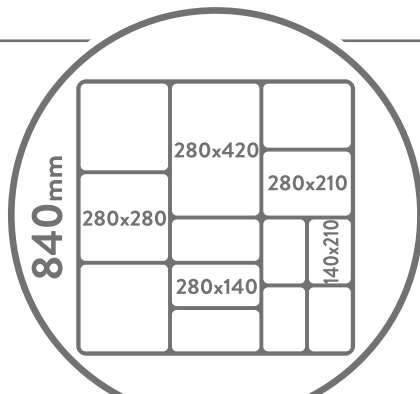

840 SYSTEM FOOTPRINT