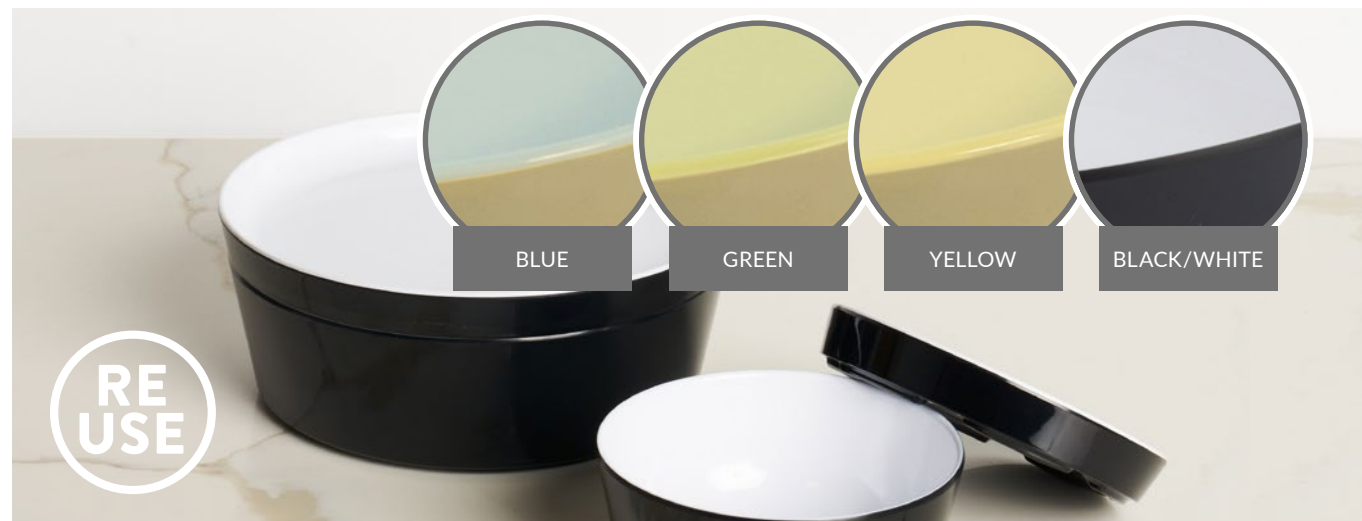

1 Reusable Food to Go

2 Miniatures

3 Skewers & Cutlery

4 Catering Bowls

5 Catering Platters

Dalebrook®

www.dalebrook.com sales@dalebrook.com
+44 (0) 1376 510 101

MAYFAIR

Simple and clean, Mayfair is a minimalistic Bento box. Available in three sizes, room service and poolside dining is covered. Much like our best selling Oasis range, the plate doubles as a lid for transporting food to the diners. Now available in the two tone black and white.

MAYFAIR

Mayfair Small Plate
139 dia. x 23mm
TSG4651BL Blue
TSG4651G Green
TSG4651Y Yellow
TB4651W Black/White

Mayfair Medium Plate
209 dia. x 23mm
TSG4652BL Blue
TSG4652G Green
TSG4652Y Yellow
TB4652W Black/White

Mayfair Large Plate
278 dia. x 23mm
TSG4653BL Blue
TSG4653G Green
TSG4653Y Yellow
TB4653W Black/White

500ml
Mayfair Small Bowl
131 dia. x 63mm
TSG4654BL Blue
TSG4654G Green
TSG4654Y Yellow
TSG4654W Black/White

1.4L
Mayfair Medium Bowl
201 dia. x 63mm
TSG4656BL Blue
TSG4656G Green
TSG4656Y Yellow
TSG4656W Black/White

2.4L
Mayfair Large Bowl
272 dia. x 63mm
TSG4655BL Blue
TSG4655G Green
TSG4655Y Yellow
TSG4655W Black/White