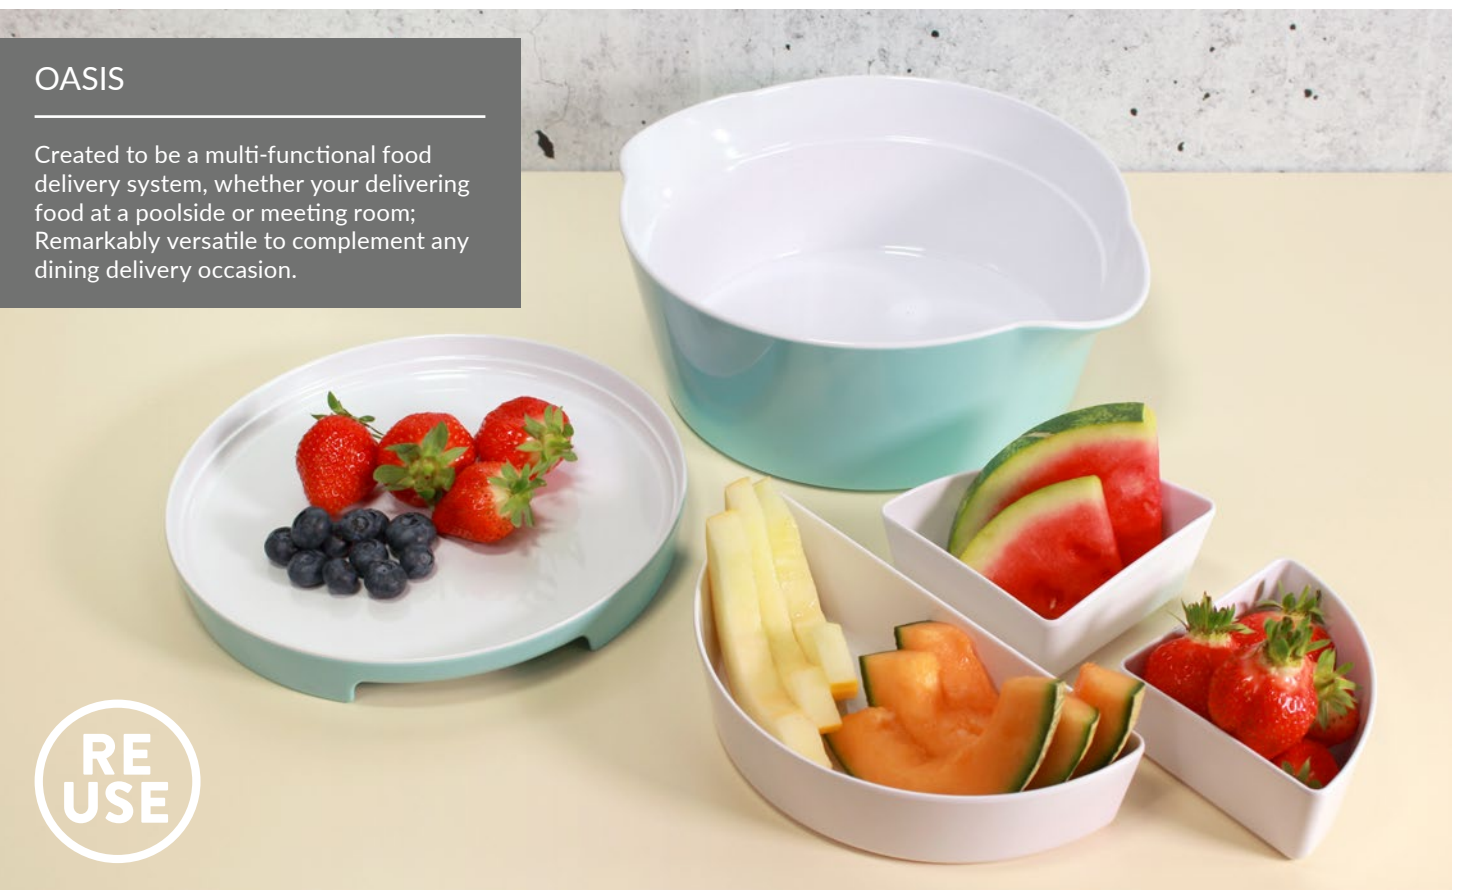

OASIS

Created to be a multi-functional food delivery system, whether your delivering food at a poolside or meeting room; Remarkably versatile to complement any dining delivery occasion.

MINIATURES

PUDDING POTS