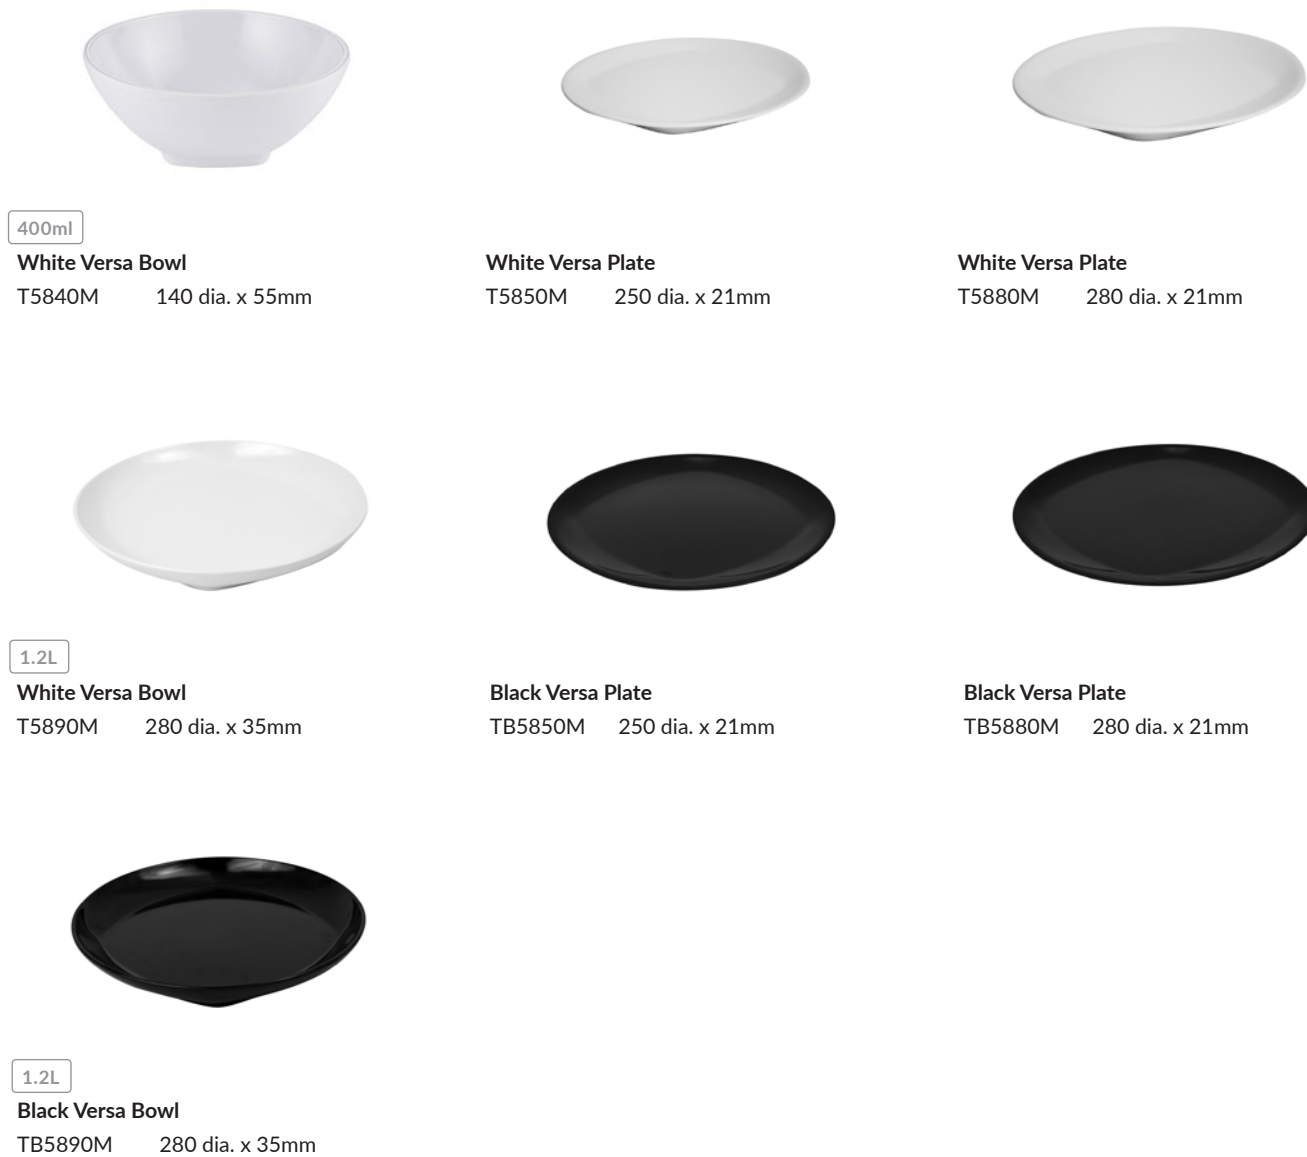

VERSA - BLACK & WHITE