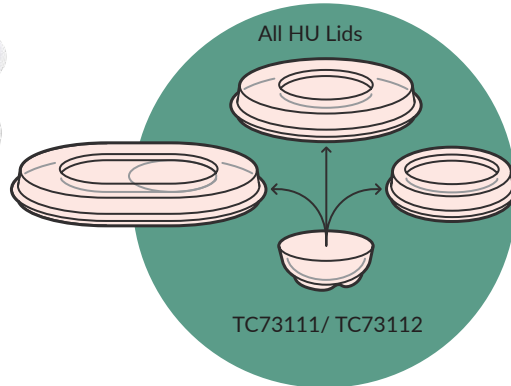

HU Pot & Lid (sold in packs of 12)
TC7313L Lid 123 dia. x18mm
T73133 Pot 122 dia. x67mm

700ml / 23oz

HU Bowl & Lid (sold in packs of 6)
TC7317L Lid 158 dia. x18mm
T73171 Bowl 150 dia. x60mm

1L / 33oz

HU Bowl & Lid (sold in packs of 6)
TC7318L Lid 187 dia. x18mm
T73181 Bowl 185 dia. x60mm