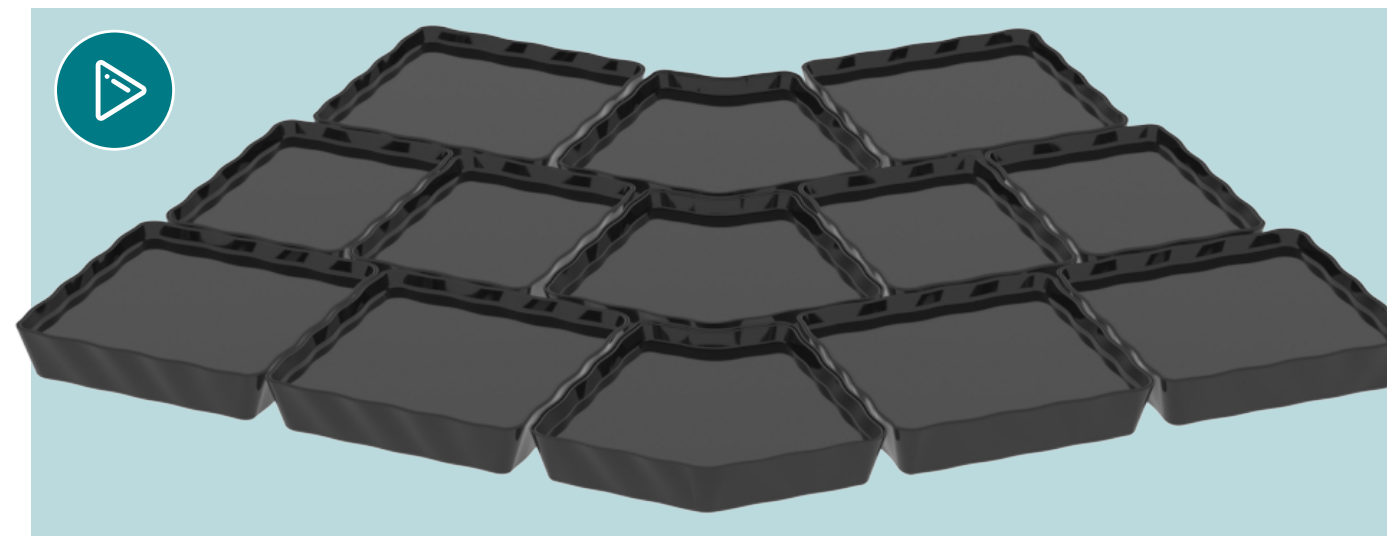

COUNTER DISPLAY & BUFFETWARE

1 Display Stands

2 Trays & Platters

3 Dishes

4 Bowls

5 Utensils

FOOD TO GO / CATERING

TABLEWARE

DISPLAY PROPS

- MF MELAMINE
- GN FITS GASTRONORM FOOTPRINT
- ST CAN BE STACKED
- XL THIS PRODUCT IS EXTRA LARGE
- NEW NEW PRODUCT
- RE USE DESIGNED TO REPLACE DISPOSABLES
- SF HAS SILICONE FEET
- RECYCLE CAN BE EASILY RECYCLED

Dalebrook

www.dalebrook.com sales@dalebrook.com
+44 (0) 1376 510 101

AALTO 360° TRAYS MF ST SF NEW 840

Aalto Tray					
TB2446	Tray	230x185x20mm	255ml	TB2447	Tray
TB2436	Dish	244x200x60mm	1.3L	TB2437	Dish
				TB2448	Tray
				TB2438	Dish

AALTO CORNER TRAYS MF ST SF NEW 840