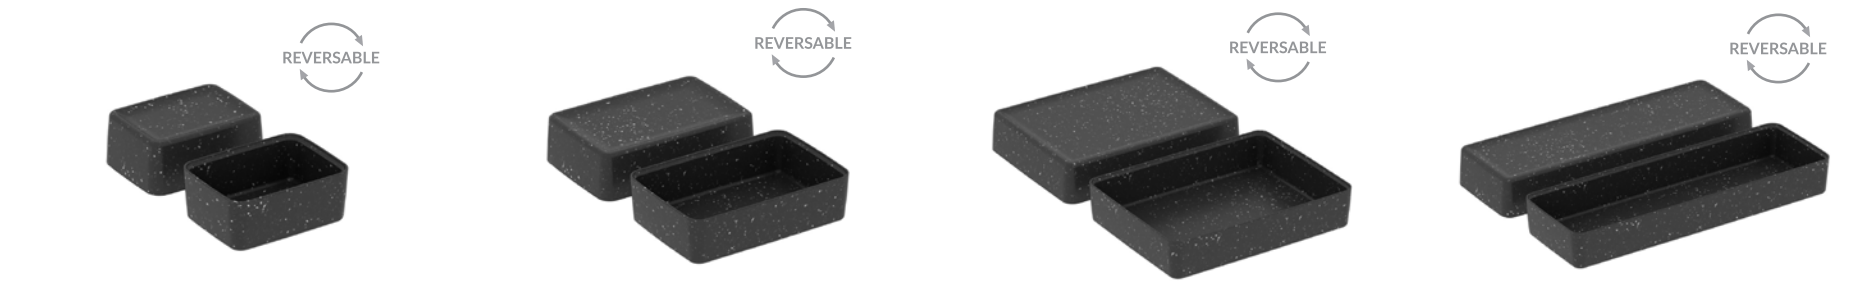

850ml
Kata Crock
TKT4224 130 x 175 x 70mm Black
TKTW4224 130 x 175 x 70mm White

1.95L
Kata Crock
TKT4222 175 x 260 x 70mm Black
TKTW4222 175 x 260 x 70mm White

4.2L
Kata Crock
TKT4226 345 x 260 x 70mm Black
TKTW4226 345 x 260 x 70mm White

4.2L
Kata Crock
TKT4228 175 x 520 x 70mm Black
TKTW4228 175 x 520 x 70mm White