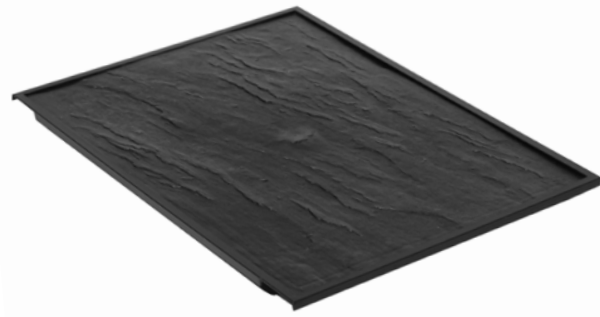

GLR2000 200 dia. x 95mm

Sold in packs of 60

GLAZZ PLATTERS
AVAILABLE IN THE RANGE

CATERING PLATTERS

ATLAS PLATTERS

BLACK GASTRONORM

BUFFET PLATTERS

CARRY CASE