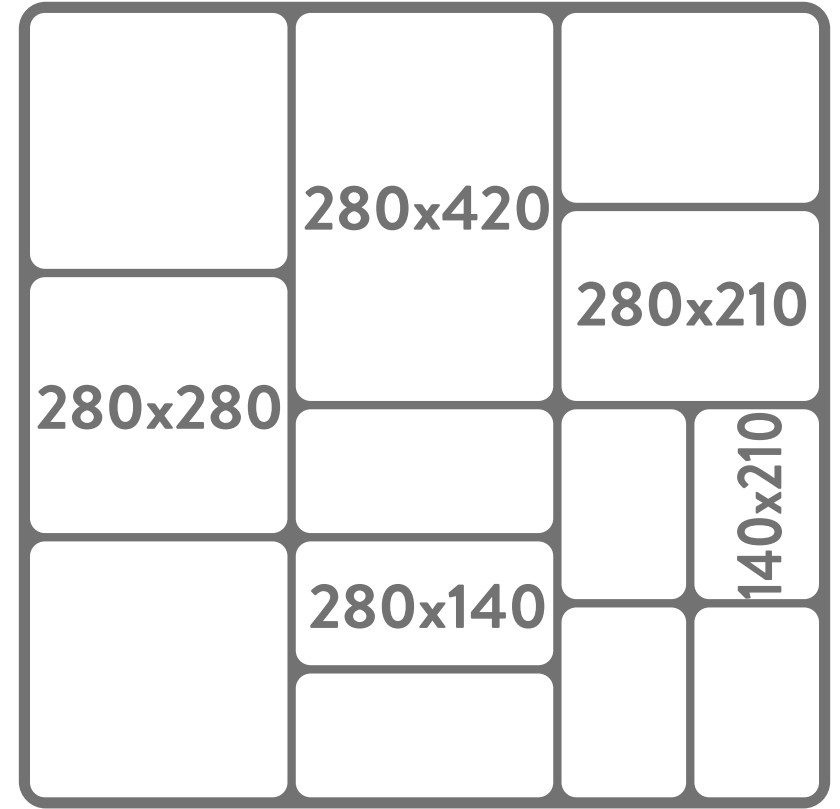

840 SYSTEM

Fits within a common 840mm deep counter space. Items in this footprint can be used both horizontally or vertically for multiple combinations.

- LARGE - 280 × 420 mm
- SQUARE - 280 × 280 mm
- MEDIUM - 280 × 210 mm
- SMALL - 280 × 140 mm
- X SMALL - 140 × 210 mm