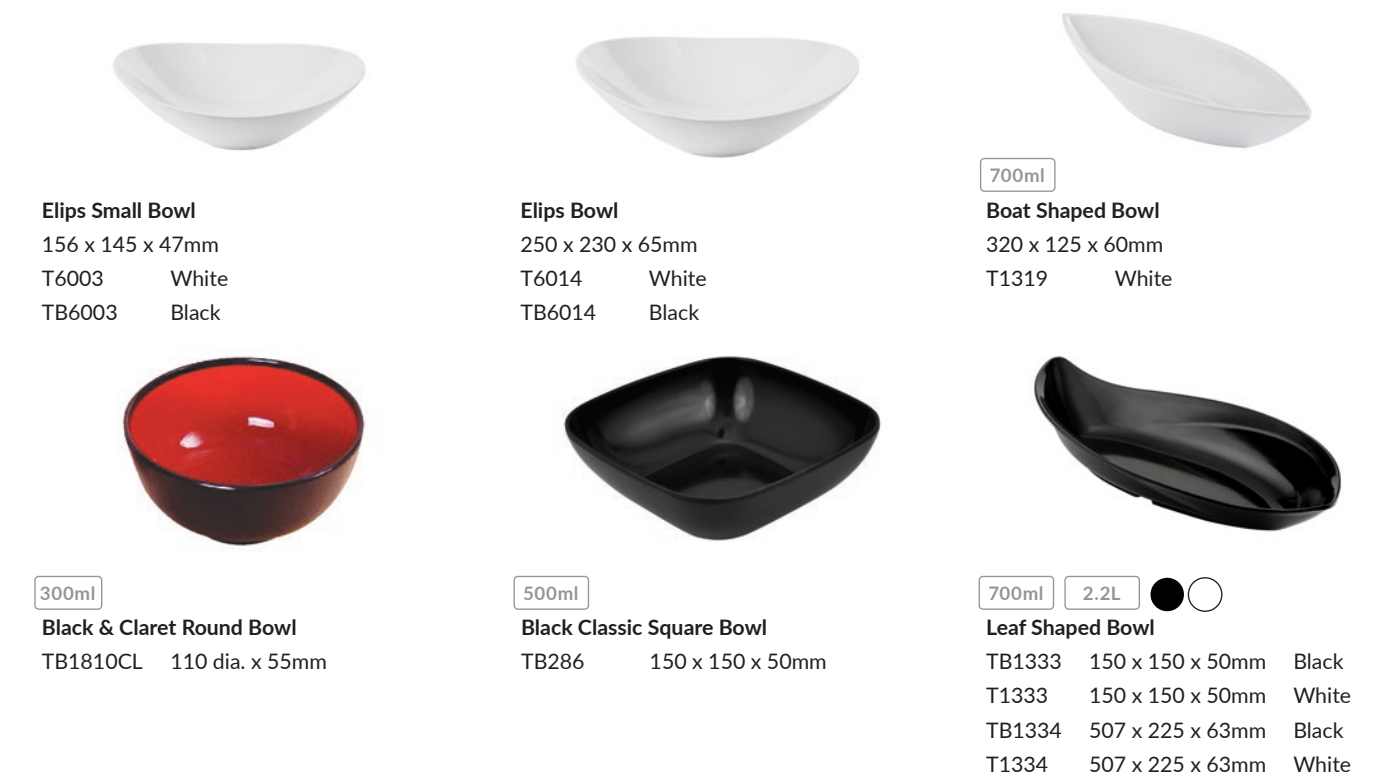

VERSA CUP & SAUCER
AVAILABLE IN THE RANGE

VERSA - BLACK & WHITE  

VERSA - CUPS & SAUCERS  

ROUND  

SHAPES  

SUSHI  

Blue/White Sushi Plate
TBL14022W 140 dia. x 22mm

Green/White Sushi Plate
TGR14022W 140 dia. x 22mm