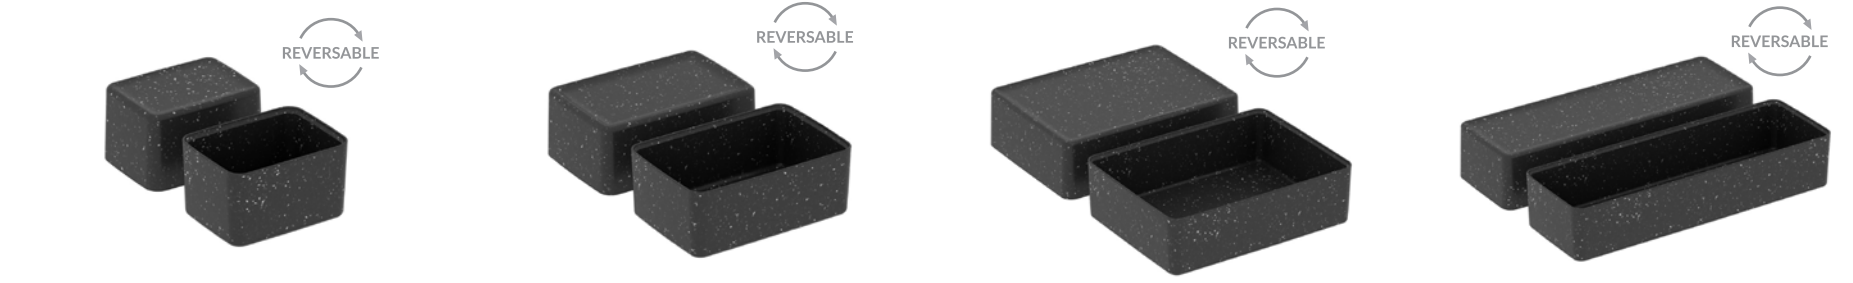

1.5L
Kata Crock
TKT4214 130 x 175 x 100mm Black
TKTW4214 130 x 175 x 100mm White

3.2L
Kata Crock
TKT4212 175 x 260 x 100mm Black
TKTW4212 175 x 260 x 100mm White

6.7L
Kata Crock
TKT4216 345 x 260 x 100mm Black
TKTW4216 345 x 260 x 100mm White

6.65L
Kata Crock
TKT4218 175 x 520 x 100mm Black
TKTW4218 175 x 520 x 100mm White