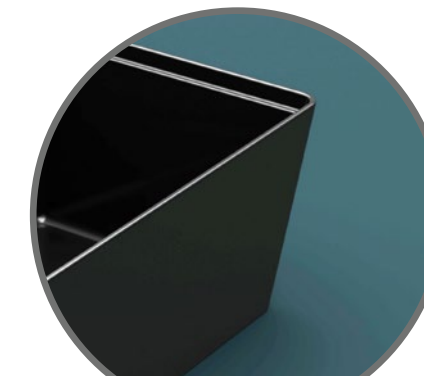

1L
Matt Black Nordic Dish
TB4527M 147 x 128 x 100mm

1.5L
Matt Black Nordic Dish
TB4526M 250 x 140 x 50mm

2.5L
Matt Black Nordic Dish
TB4525M 257 x 147 x 100mm

USE INSERT TO REDUCE CAPACITY

MATT AND GLOSS FINISH