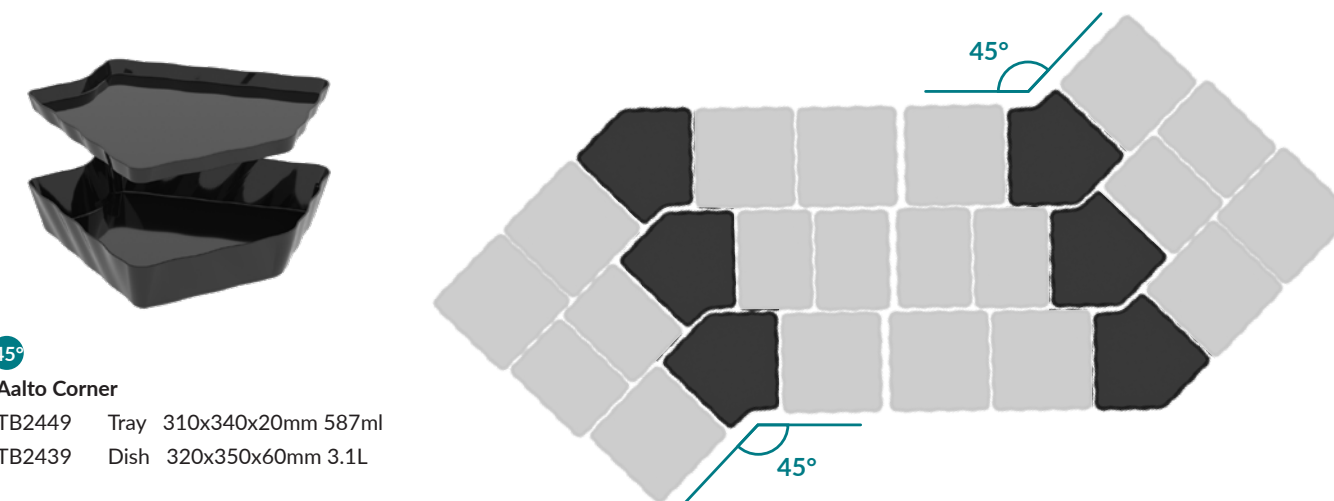

AALTO CORNER TRAYS MF ST SF NEW 840