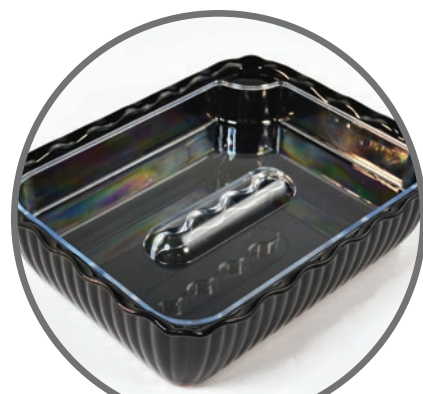

USE LID AS INSERT