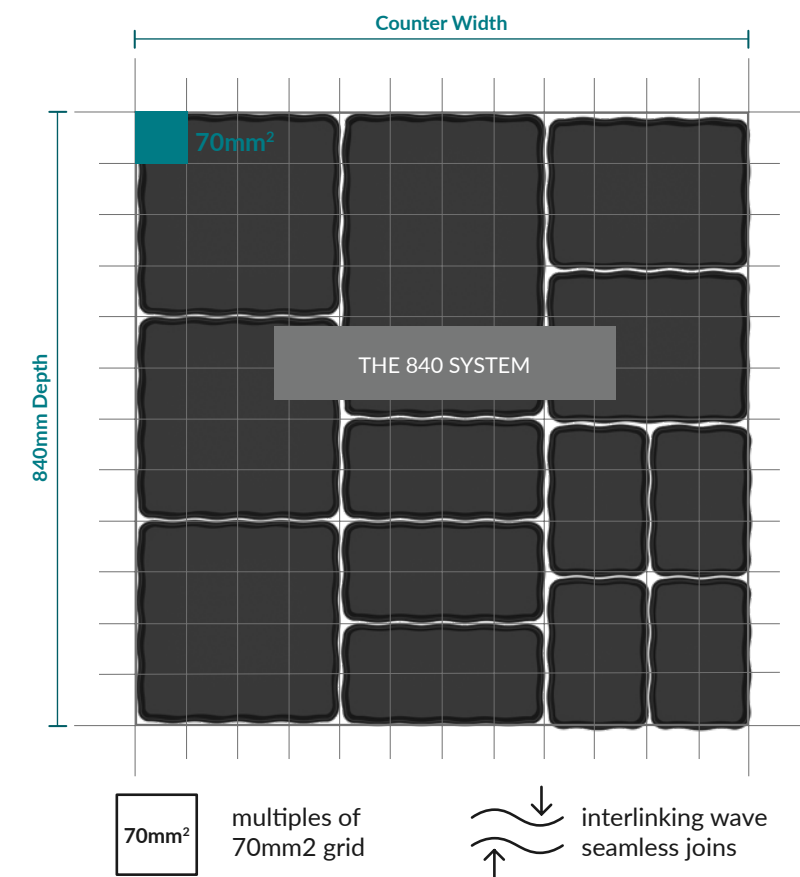

COUNTER DISPLAY & BUFFETWARE

- 1 Display Stands
- 2 Trays & Platters
- 3 Dishes
- 4 Bowls
- 5 Utensils

FOOD TO GO / CATERING

TABLEWARE

DISPLAY PROPS

- **MF** MELAMINE
- **GN** FITS GASTRONORM FOOTPRINT
- **ST** CAN BE STACKED
- **XL** THIS PRODUCT IS EXTRA LARGE
- **NEW** NEW PRODUCT
- **RE USE** DESIGNED TO REPLACE DISPOSABLES
- **SF** HAS SILICONE FEET
- **♻️** CAN BE EASILY RECYCLED

Dalebrook®

www.dalebrook.com sales@dalebrook.com
+44 (0) 1376 510 101

AALTO TRAYS **MF** **ST** **SF** **NEW** **840**

Aalto Tray 280 x 420 x 20mm TB2445 Black T2445 White	Aalto Tray 280 x 280 x 20mm TB2441 Black T2441 White	Aalto Tray 280 x 210 x 20mm TB2442 Black T2442 White
Aalto Dish 280 x 420 x 60mm TB2435 Black T2435 White	Aalto Dish 280 x 280 x 60mm TB2431 Black T2431 White	Aalto Dish 280 x 210 x 60mm TB2432 Black T2432 White
Aalto Tray 280 x 140 x 20mm TB2443 Black T2443 White	Aalto Tray 210 x 140 x 20mm TB2444 Black T2444 White	Aalto Kebab Insert To fit TB2441 TB2421 Black
Aalto Dish 280 x 140 x 60mm TB2433 Black T2433 White	Aalto Dish 210 x 140 x 60mm TB2434 Black T2434 White	Aalto Kebab Insert To fit TB2442 TB2422 Black

AALTO

Designed to work within an 840mm footprint, create multiple combinations across the five dishes. Trays act as reduced capacity inserts for the respective dishes. Wavy finish runs throughout walls for a unique finish.

THE 840 SYSTEM

840mm

280x420	280x210
280x280	140x210
280x140	

840 SYSTEM FOOTPRINT

USE WITH OUR HPL RISERS