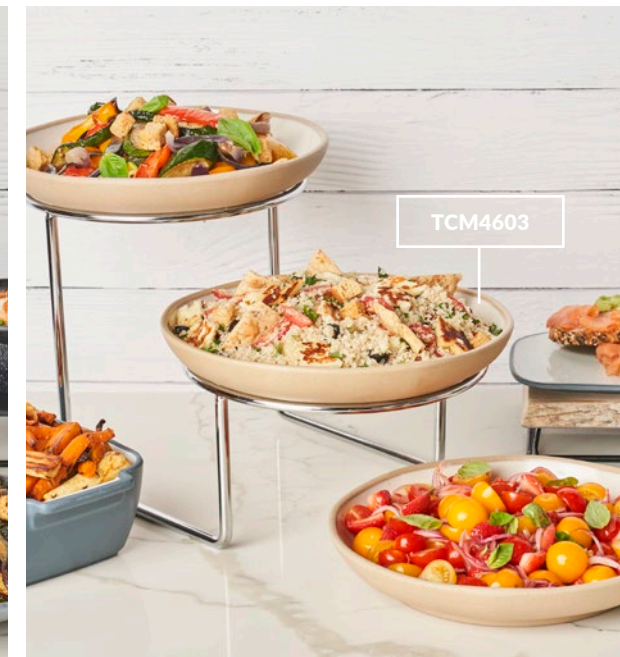

- 1 Display Stands
- 2 Trays & Platters
- 3 Dishes
- 4 Bowls
- 5 Utensils

- **MF** MELAMINE
- **GN** FITS GASTRONORM FOOTPRINT
- **CS** CAN BE STACKED
- **XL** THIS PRODUCT IS EXTRA LARGE
- **NEW** NEW PRODUCT
- **RE USE** DESIGNED TO REPLACE DISPOSABLES
- **SF** HAS SILICONE FEET
- **RECYCLE** CAN BE EASILY RECYCLED

Dalebrook

www.dalebrook.com sales@dalebrook.com
+44 (0) 1376 510 101

CHROME PLATED STANDS