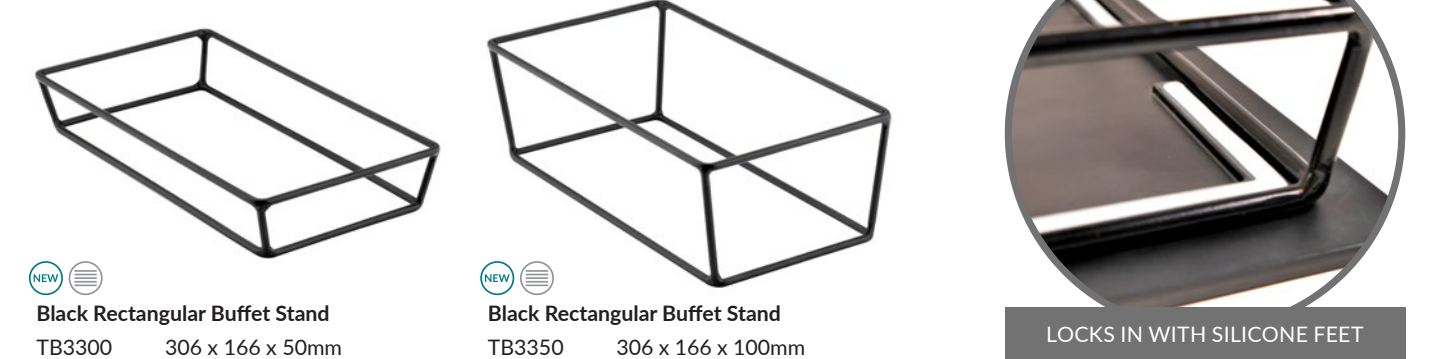

Dalebrook®

www.dalebrook.com sales@dalebrook.com
+44 (0) 1376 510 101

RECTANGULAR BUFFET STANDS - HALF GASTRO NEW

NEW SF
Black Rectangular Buffet Stand
TB3200 306 x 256 x 54mm

NEW SF
Black Rectangular Buffet Stand
TB3250 306 x 256 x 100mm

FLIP TO LOCK WITH URBAN SLABS

COMBINE TB3200 OR TB3250 BUFFET STAND WITH ANY 1/2 SIZE GASTRO PLATTER (More Products Available)

SF 1/2 Rustic Wood Effect Platter TRW9912 265 x 325 x 10mm	SF 1/2 Gastro Urban Slab TCN9212 265 x 325 x 20mm	SF 1/2 Gastro Slate Effect Platter TBS9912 265 x 325 x 10mm	SF 1/2 Gastro Stone Effect Platter TBS9912 265 x 325 x 11mm	SF 1/2 Gastro Stave Platter TB9712 265 x 325 x 10mm	SF 1/2 Gastro Glazz PS Platter GL1/2B 325 x 265 x 15mm
---	--	--	--	--	---

RECTANGULAR BUFFET STANDS - THIRD GASTRO NEW

RECTANGULAR BUFFET STANDS

Serving our 1/2 & 1/3 platters, the rectangular stands provide two heights to add to the display.

NEW SF
Black Rectangular Buffet Stand
TB3300 306 x 166 x 50mm