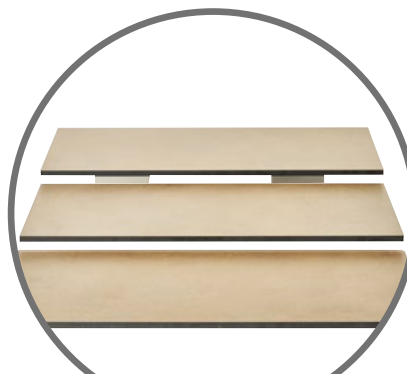

Aalto Tray 280 x 280 x 20mm
TB2441 Black T2441 White

Aalto Dish 280 x 280 x 60mm
TB2431 Black T2431 White

Aalto Tray 280 x 210 x 20mm
TB2442 Black T2442 White

Aalto Dish 280 x 210 x 60mm
TB2432 Black T2432 White

Aalto Tray 280 x 140 x 20mm
TB2443 Black T2443 White

Aalto Dish 280 x 140 x 60mm
TB2433 Black T2433 White

Aalto Tray 210 x 140 x 20mm
TB2444 Black T2444 White

Aalto Dish 210 x 140 x 60mm
TB2434 Black T2434 White