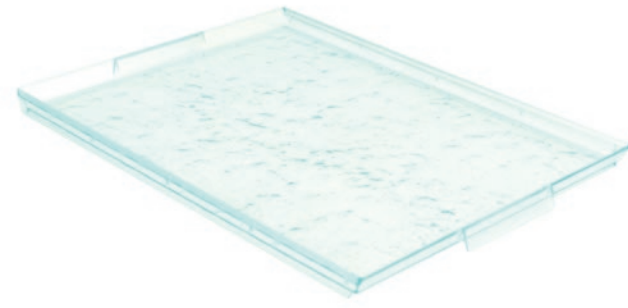

GLR2000 200 dia. x 95mm

Sold in packs of 60

GLAZZ PLATTERS
AVAILABLE IN THE RANGE

CATERING PLATTERS

ATLAS PLATTERS

BLACK GASTRONORM

BUFFET PLATTERS

CARRY CASE