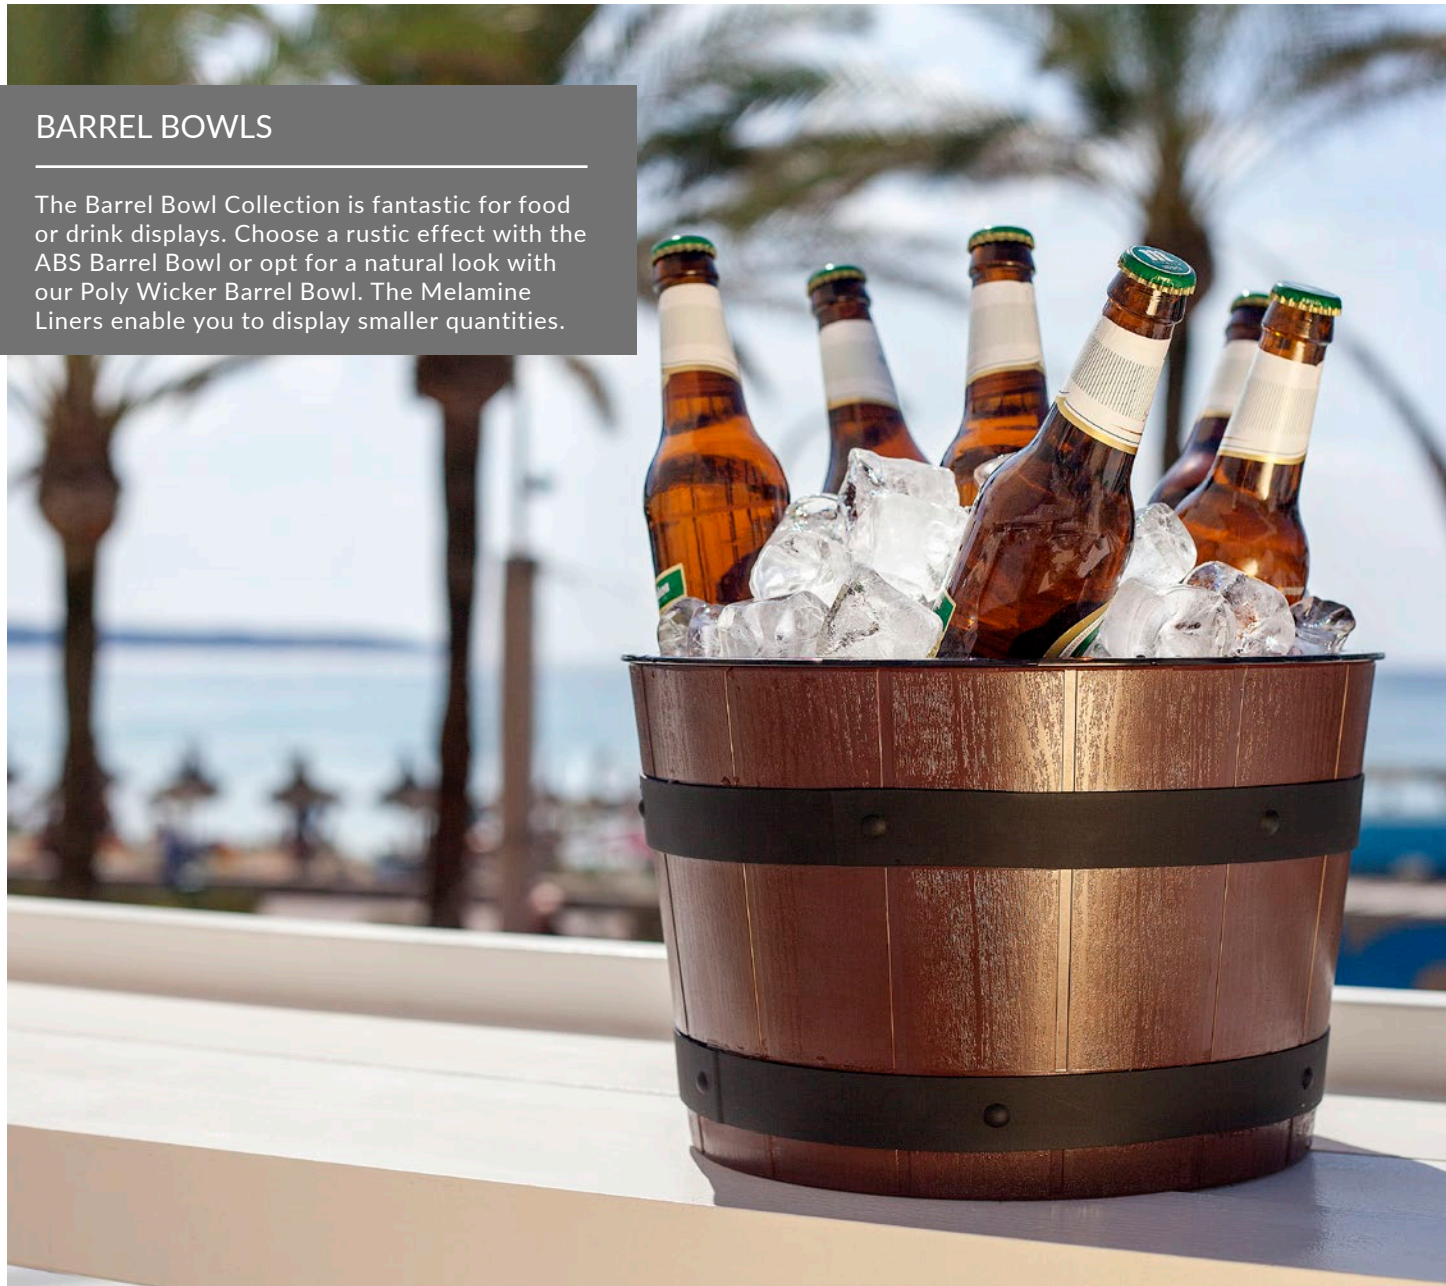

COUNTER DISPLAY & BUFFETWARE

- 1 Display Stands
- 2 Trays & Platters
- 3 Dishes
- 4 Bowls
- 5 Utensils

FOOD TO GO / CATERING

TABLEWARE

DISPLAY PROPS

- MELAMINE
- FITS GASTRONORM FOOTPRINT
- CAN BE STACKED
- THIS PRODUCT IS EXTRA LARGE
- NEW PRODUCT
- DESIGNED TO REPLACE DISPOSABLES
- HAS SILICONE FEET
- CAN BE EASILY RECYCLED

Dalebrook®

www.dalebrook.com sales@dalebrook.com
+44 (0) 1376 510 101

BARREL BOWLS

The Barrel Bowl Collection is fantastic for food or drink displays. Choose a rustic effect with the ABS Barrel Bowl or opt for a natural look with our Poly Wicker Barrel Bowl. The Melamine Liners enable you to display smaller quantities.

BARREL BOWLS

  ABS Barrel Bowl BB352 245 dia. x 150mm	 Black Liner BLB352 250 dia. x 125mm	 Barrel Bowl Set (BB352 + BLB352) BBS352 250 dia. x 150mm
  ABS Barrel Bowl BB353 260 dia. x 195mm	 Black Liner BLB353 265 dia. x 170mm	 Barrel Bowl Set (BB353 + BLB353) BBS353 265 dia. x 195mm

BARREL BOWLS

  ABS Barrel Bowl BB300 300 dia. x 195mm	 Black Liner BLB350 307 dia. x 90mm	 Barrel Bowl Set (BB300 + BLB350) BBS350 307 dia. x 195mm
  ABS Barrel Bowl BB300 300 dia. x 195mm	 Black Liner BLB360 307 dia. x 150mm	 Barrel Bowl Set (BB360 + BLB360) BBS360 307 dia. x 195mm
  ABS Barrel Bowl BB300 300 dia. x 195mm	 Black Liner BLB355 303 dia. x 170mm	 Barrel Bowl Set (BB300 + BLB355) BBS355 303 dia. x 195mm
 Acrylic Barrel Bowl Lid BBC360L 309 dia x 6mm <i>Works with BBS355, BBS350, BBS360</i>	 Acrylic Barrel Bowl Lid BBC350L 312 dia. x 25mm <i>Works with BBS355, BBS350, BBS360</i>	 Acrylic Tura Barrel Bowl Lid BBC300L 260 dia. x 6mm

TURA BARREL BOWLS

  Tura Barrel Bowl TWD300 265 dia. x 200mm	 Tura Barrel Bowl TWD351 211 dia. x 160mm	 Tura Barrel Bowl Insert BLW351 211 dia. x 70mm