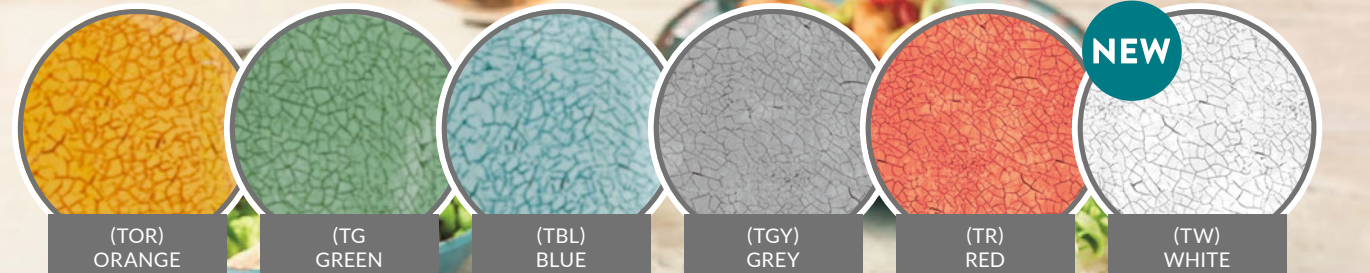

1 Plates & Dishes

2 Ramekins

3 Childrens

4 Healthcare

MAYFAIR

Simple and clean, Mayfair is a minimalistic Bento box. Available in three sizes, room service and poolside dining is covered. Much like our best selling Oasis range, the plate doubles as a lid for transporting food to the diners. Now available in the two tone black and white.