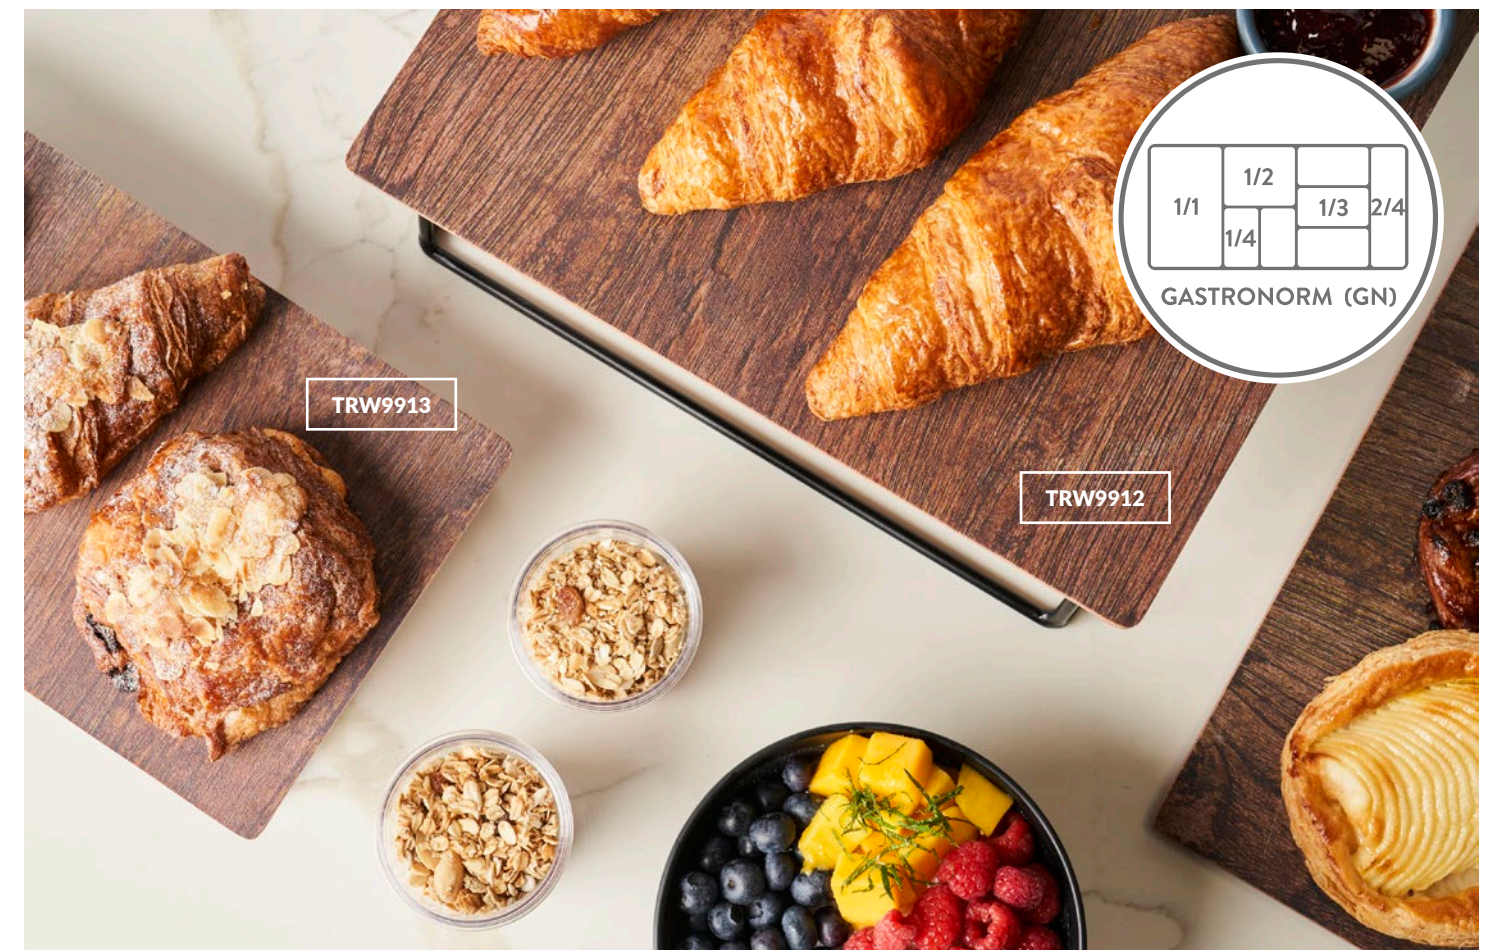

1/3 GN Rustic Wood Effect Platter
TRW9913 176 x 325 x 10mm

Rustic Wood Effect Round Platter
TRW3028 285 dia. x 14mm

USE WITH RECTANGULAR WIRE STANDS