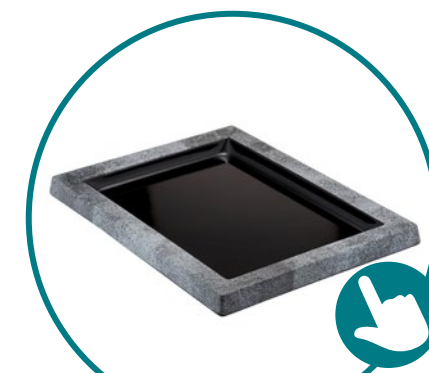

1.5L **Lid Available**
1/4 Urban Dish
TCN7714O 265 x 162 x 80mm

1L
1/6 Urban Dish
TCN7716O 176 x 162 x 80mm

URBAN SLABS
AVAILABLE IN THE RANGE

URBAN BOWLS
AVAILABLE IN THE RANGE

URBAN FRAME PLATTERS
AVAILABLE IN THE RANGE