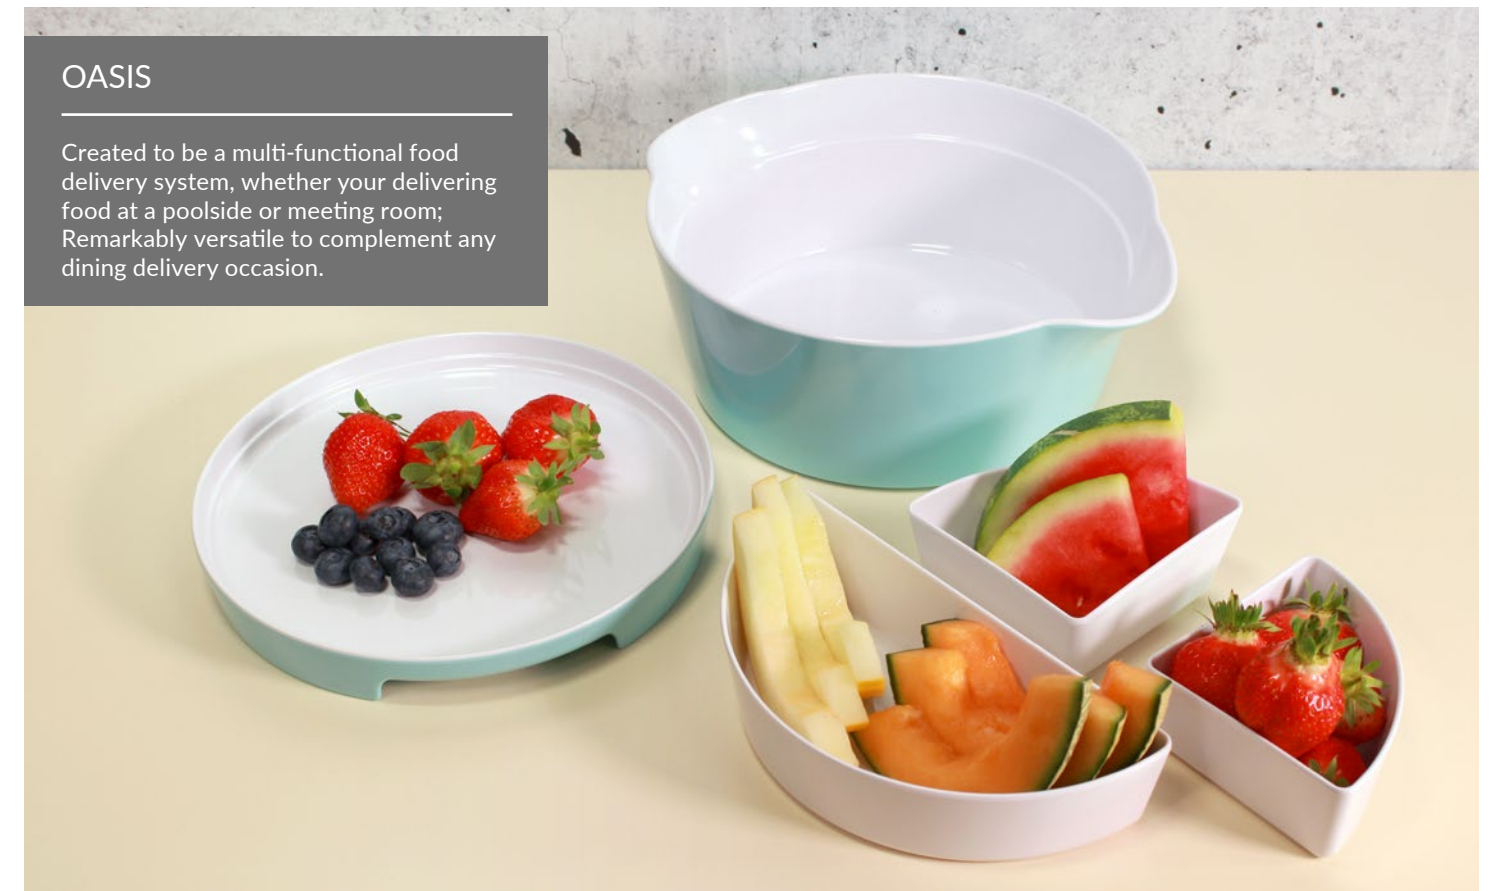

TWIST TO VENT OR SEAL

OASIS

Created to be a multi-functional food delivery system, whether your delivering food at a poolside or meeting room; Remarkably versatile to complement any dining delivery occasion.