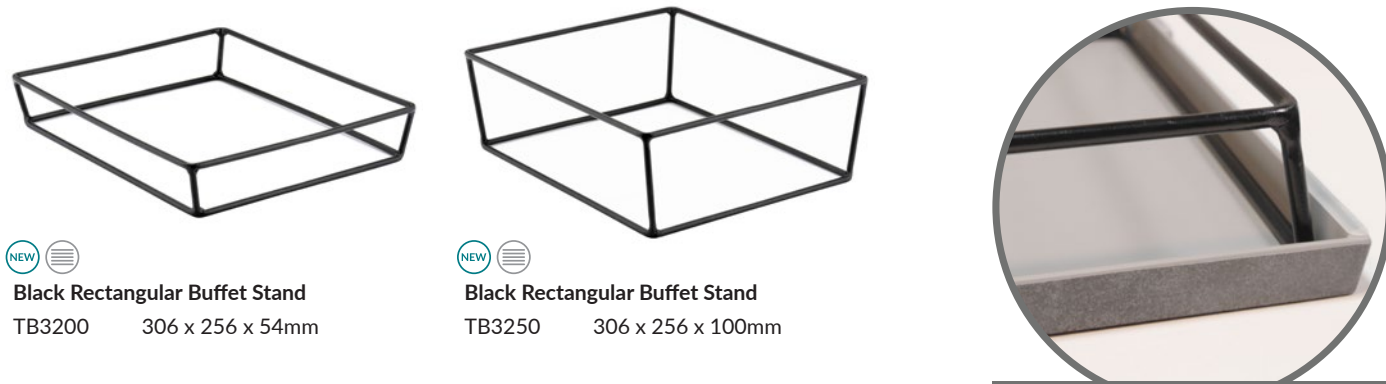

FOOD TO GO / CATERING

TABLEWARE

DISPLAY PROPS

- MF MELAMINE
- GN FITS GASTRONORM FOOTPRINT
- CS CAN BE STACKED
- XL THIS PRODUCT IS EXTRA LARGE
- NEW NEW PRODUCT
- RE USE DESIGNED TO REPLACE DISPOSABLES
- SF HAS SILICONE FEET
- RECYCLE CAN BE EASILY RECYCLED

Dalebrook®

www.dalebrook.com sales@dalebrook.com
+44 (0) 1376 510 101

RECTANGULAR BUFFET STANDS - HALF GASTRO NEW

NEW SF
Black Rectangular Buffet Stand
TB3200 306 x 256 x 54mm

NEW SF
Black Rectangular Buffet Stand
TB3250 306 x 256 x 100mm