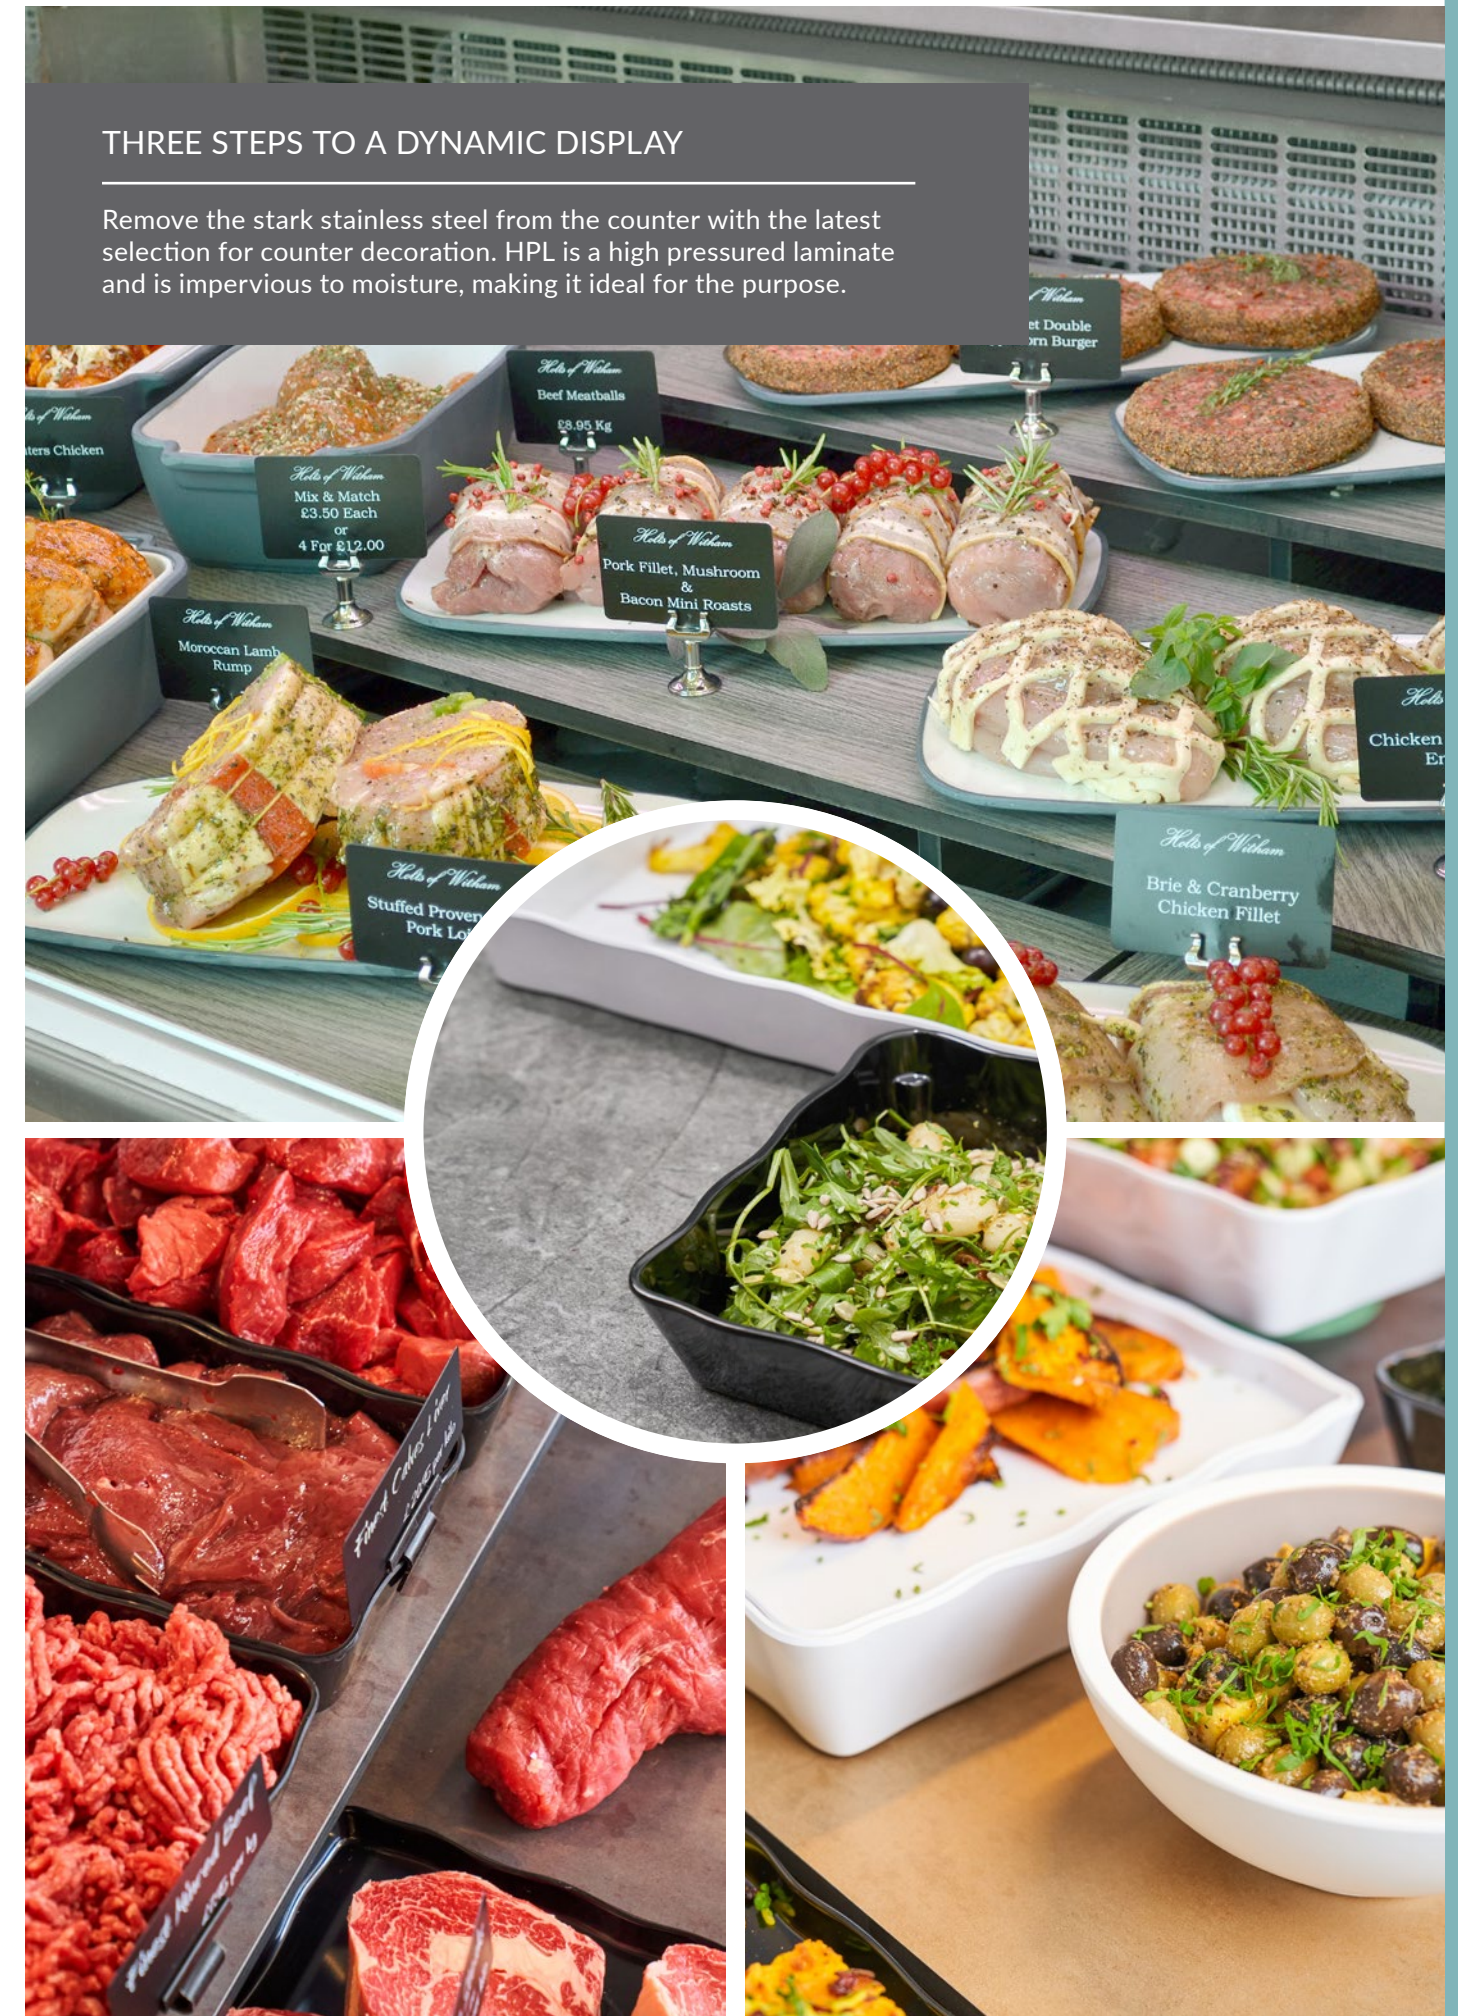

- 1 Display Stands
- 2 Trays & Platters
- 3 Dishes
- 4 Bowls
- 5 Utensils

FOOD TO GO / CATERING

TABLEWARE

DISPLAY PROPS

- MELAMINE
- FITS GASTRONORM FOOTPRINT
- CAN BE STACKED
- THIS PRODUCT IS EXTRA LARGE
- NEW PRODUCT
- DESIGNED TO REPLACE DISPOSABLES
- HAS SILICONE FEET
- CAN BE EASILY RECYCLED