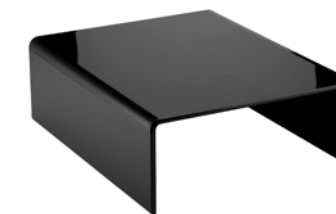

Black Acrylic Riser
TB256 300 x 250 x 50mm
TB257 300 x 250 x 100mm