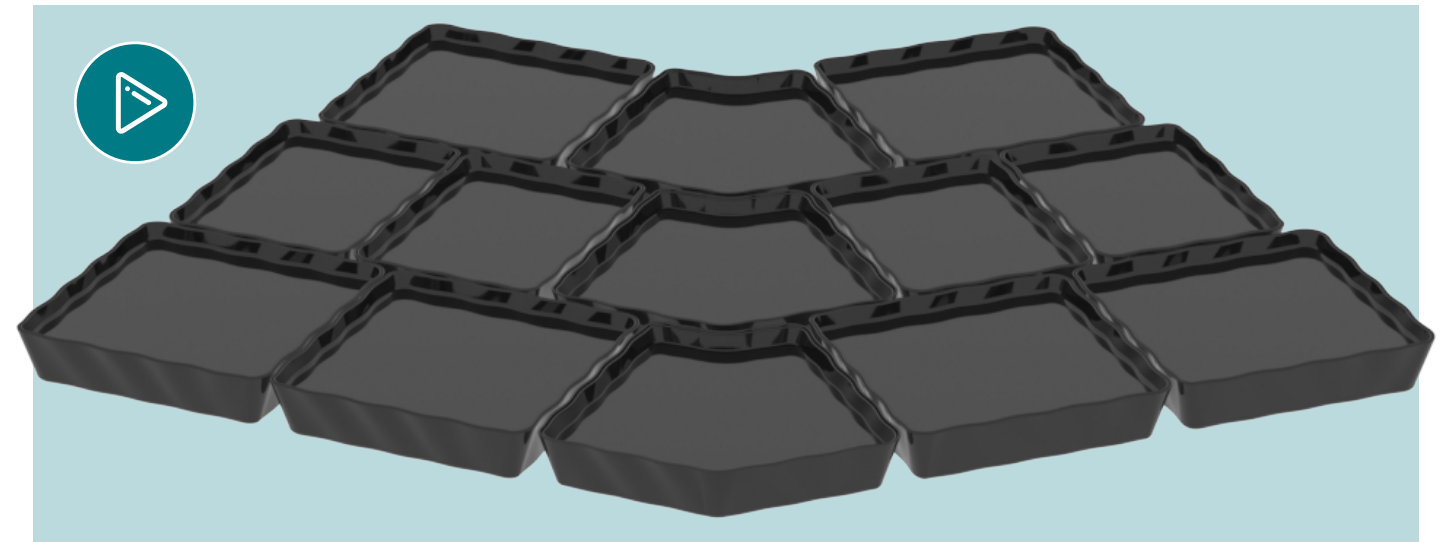

COUNTER DISPLAY & BUFFETWARE

- 1 Display Stands
- 2 Trays & Platters
- 3 Dishes
- 4 Bowls
- 5 Utensils

FOOD TO GO / CATERING

TABLEWARE

DISPLAY PROPS

- **MF** MELAMINE
- **GN** FITS GASTRONORM FOOTPRINT
- **ST** CAN BE STACKED
- **XL** THIS PRODUCT IS EXTRA LARGE
- **NEW** NEW PRODUCT
- **RE USE** DESIGNED TO REPLACE DISPOSABLES
- **SF** HAS SILICONE FEET
- **RECYCLE** CAN BE EASILY RECYCLED

Dalebrook

www.dalebrook.com sales@dalebrook.com
+44 (0) 1376 510 101

AALTO 360° DISHES **MF** **ST** **SF** **NEW**

Aalto Tray	Aalto Tray	Aalto Tray
TB2445 Tray 230x185x20mm 255ml	TB2441 Tray 270x198x20mm 380ml	TB2442 Tray 280x305x20mm 730ml
TB2435 Dish 244x200x60mm 1.3L	TB2431 Dish 282x210x60mm 1.8L	TB2432 Dish 286x315x60mm 2.8L

360° layouts

70mm² Works with the 840 system

90°

45°

45°

NEW **SF** **45°**

Aalto Corner

TB2449 Tray 310x340x20mm 587ml

TB2439 Dish 320x350x60mm 3.1L

ALTO WORKS WITH OUR HPL STEP RISER SYSTEMS

Corners & 360° only in Black

AALTO CORNER DISHES **MF** **ST** **SF** **NEW**

45°

45°

NEW **SF** **45°**

Aalto Corner

TB2449 Tray 310x340x20mm 587ml

TB2439 Dish 320x350x60mm 3.1L