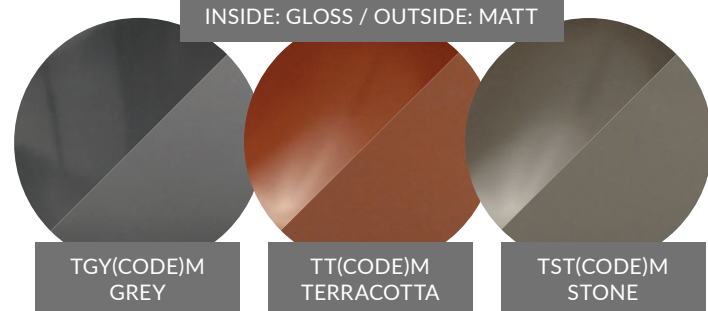

FIVE COLOURS AVAILABLE

REEF - GLOSS FINISH

120ml
Gloss Reef Bowl
94 x 90 x 64mm
T1541 White Gloss
TB1541 Black Gloss

60ml
Gloss Low Bowl
137 x 82 x 33mm
T1542 White Gloss
TB1542 Black Gloss

60ml
Gloss Oval Bowl
82 x 66 x 43mm
T1543 White Gloss
TB1543 Black Gloss

60ml
Gloss Square Reef Bowl
100 x 100 x 37mm
T1544 White
TB1544 Black