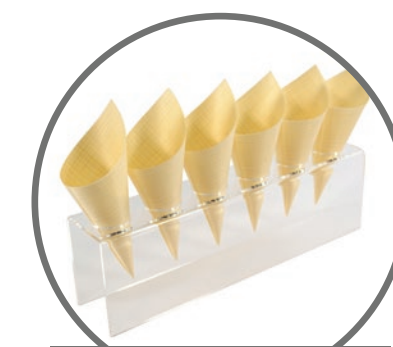

6 HOLE DISPLAY STAND