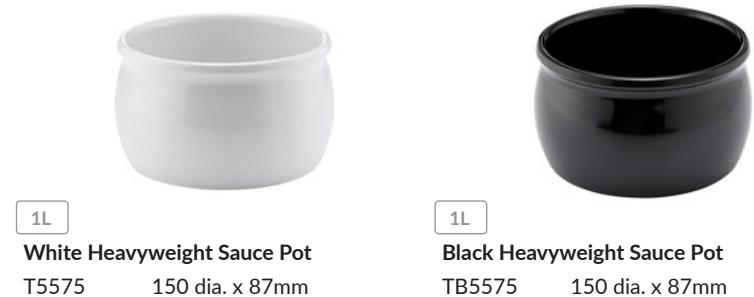

Dalebrook®

www.dalebrook.com sales@dalebrook.com
+44 (0) 1376 510 101

DRESSING & SAUCE POTS **MF**

ANGLED DRESSING POTS **MF** **NEW**

OIL BOTTLES **NEW**

COUNTER DISPLAY & BUFFETWARE

- 1 Display Stands
- 2 Trays & Platters
- 3 Dishes
- 4 Bowls
- 5 Utensils