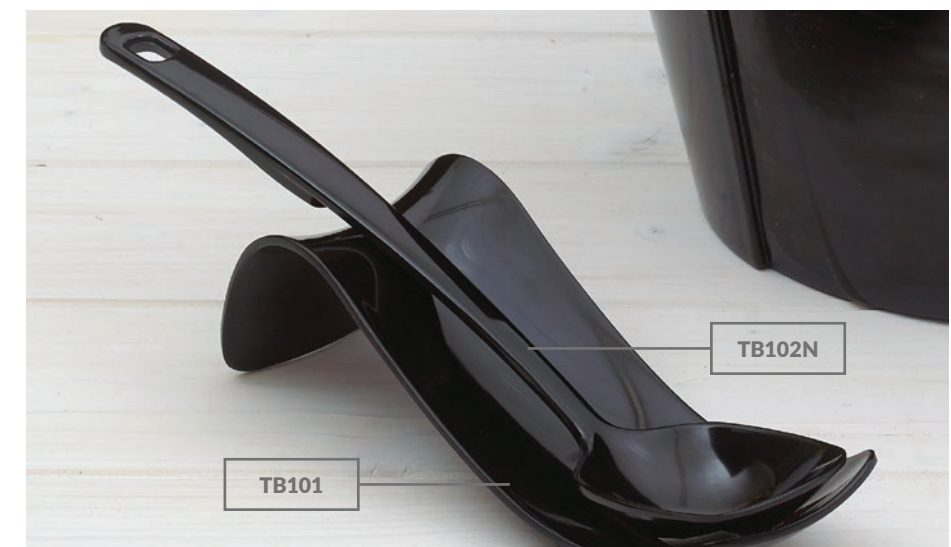

COUNTER DISPLAY & BUFFETWARE

- 1 Display Stands
- 2 Trays & Platters
- 3 Dishes
- 4 Bowls
- 5 Utensils

FOOD TO GO / CATERING

TABLEWARE

DISPLAY PROPS

- **MF** MELAMINE
- **GN** FITS GASTRONORM FOOTPRINT
- **CS** CAN BE STACKED
- **XL** THIS PRODUCT IS EXTRA LARGE
- **NEW** NEW PRODUCT
- **RE USE** DESIGNED TO REPLACE DISPOSABLES
- **SF** HAS SILICONE FEET
- **RECYCLE** CAN BE EASILY RECYCLED

Dalebrook®

www.dalebrook.com sales@dalebrook.com
+44 (0) 1376 510 101

SPOONS **MF** **NEW**