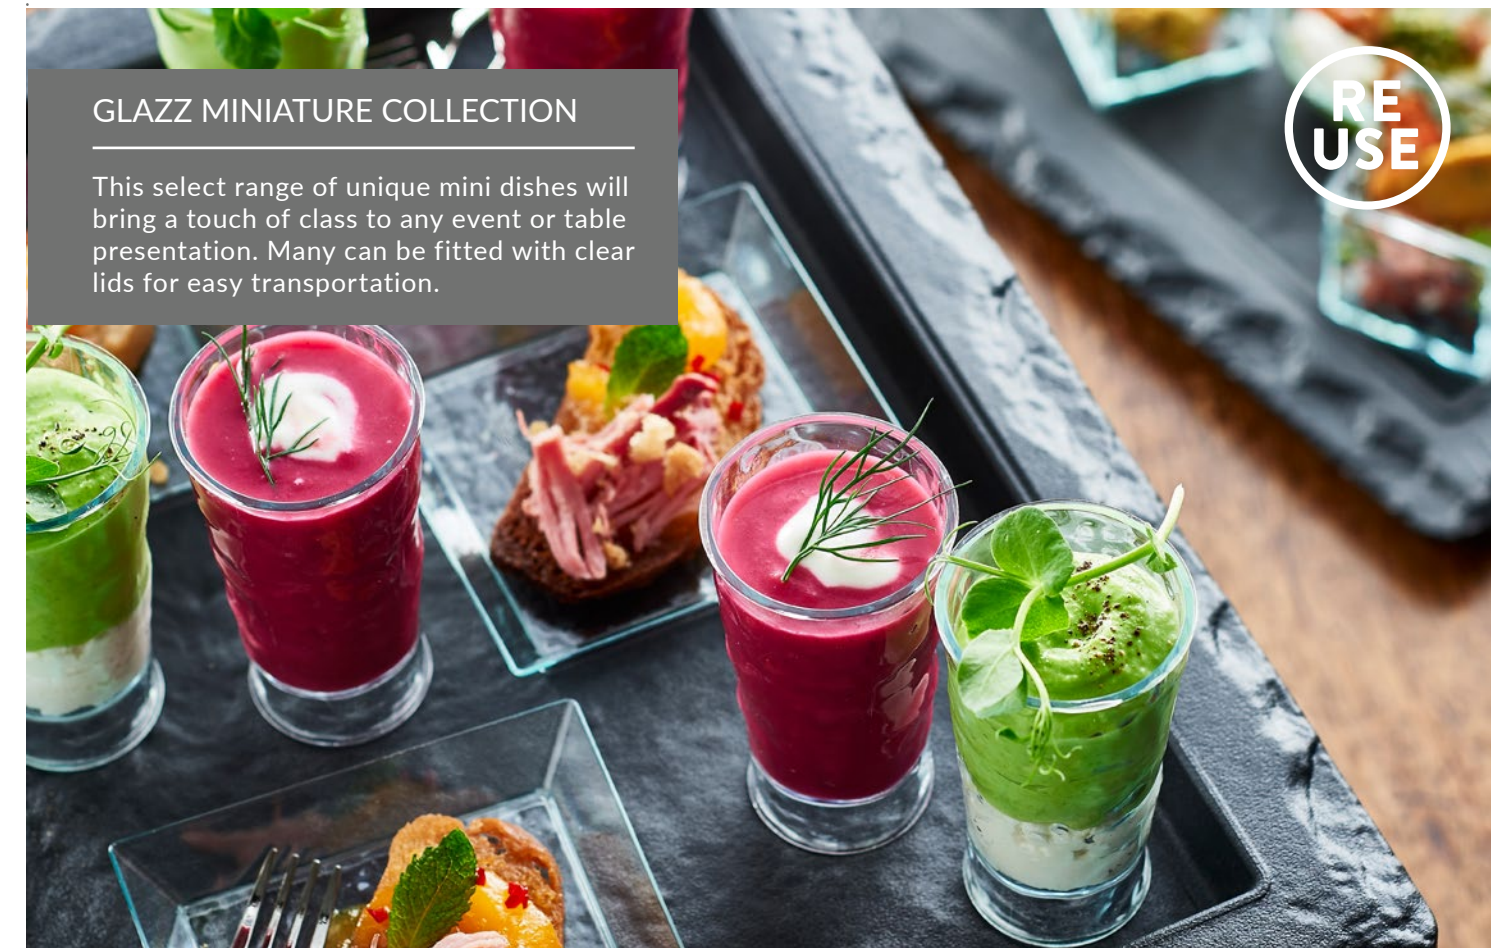

1 Reusable Food to Go

2 Miniatures

3 Skewers & Cutlery

4 Catering Bowls

5 Catering Platters

Dalebrook®

www.dalebrook.com sales@dalebrook.com
+44 (0) 1376 510 101

SQUARE STYLE POTS