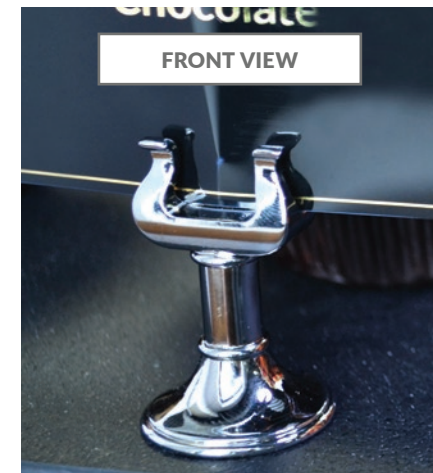

DISPLAY
PROPS

1 Dividers

2 Garnish

3 Point of Sale

- MELAMINE
- FITS GASTRONORM FOOTPRINT
- CAN BE STACKED
- THIS PRODUCT IS EXTRA LARGE
- NEW PRODUCT
- DESIGNED TO REPLACE DISPOSABLES
- HAS SILICONE FEET
- CAN BE EASILY RECYCLED

Dalebrook

www.dalebrook.com sales@dalebrook.com
+44 (0) 1376 510 101

TICKET PINS

TICKET STANDS