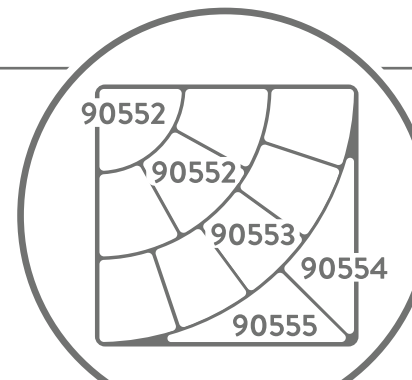

CURVED WAVY PLATTER