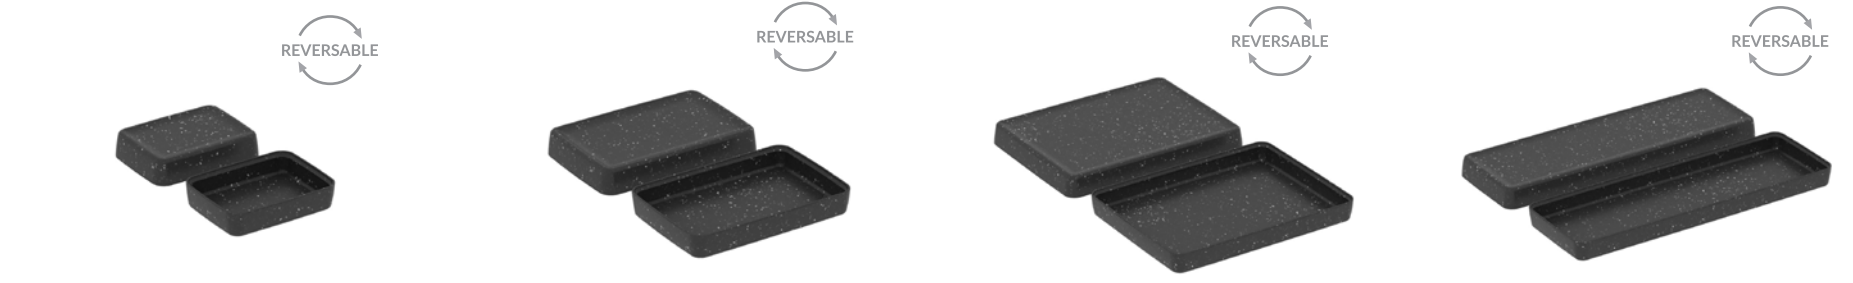

COUNTER DISPLAY & BUFFETWARE

1 Display Stands

2 Trays & Platters

3 Dishes

4 Bowls

5 Utensils

FOOD TO GO / CATERING

TABLEWARE

DISPLAY PROPS

- MELAMINE
- FITS GASTRONORM FOOTPRINT
- CAN BE STACKED
- THIS PRODUCT IS EXTRA LARGE
- NEW PRODUCT
- DESIGNED TO REPLACE DISPOSABLES
- HAS SILICONE FEET
- CAN BE EASILY RECYCLED

Dalebroom®

www.dalebroom.com sales@dalebroom.com
+44 (0) 1376 510 101

KATA

FIND OUT MORE ABOUT THIS PRODUCT
WWW.DALEBROOK.COM/CASE-STUDY

350ml
Kata Crock
TKT4234 130 x 175 x 40mm Black
TKTW4234 130 x 175 x 40mm White

750ml
Kata Crock
TKT4232 175 x 260 x 40mm Black
TKTW4232 175 x 260 x 40mm White

1.95L
Kata Crock
TKT4236 345 x 260 x 40mm Black
TKTW4236 345 x 260 x 40mm White

1.75L
Kata Crock
TKT4238 175 x 520 x 40mm Black
TKTW4238 175 x 520 x 40mm White