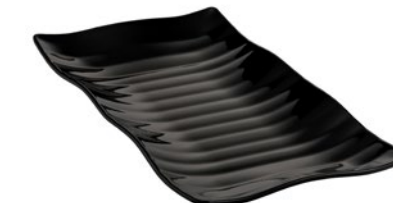

Black Curved Wavy Platter
TB90555 538 x 376 x 38mm

Black Curved Wavy Platter
TB90554 538 x 376 x 38mm

Black Deep Curved Wavy Platter
TB90557 269 x 374 x 60mm

Black Deep Curved Wavy Platter
TB90556 269 x 275 x 60mm

HPL Curved Riser System
TSL8870 800 x 800 x 105mm 3 Tier

CURVED WAVY PLATTER

WAVY PLATTERS

Wavy Platter
420 x 295 x 40mm
T905 White
TB905 Black
TES905 Grey Eggshell

Wavy Platter
300 x 210 x 30mm
T9053 White
TB9053 Black
TES9053 Grey Eggshell

Wavy Platter
150 x 210 x 30mm
T90521 White
TB90521 Black

Black Wavy Platter
TB90585 390 x 285 x 40mm

Wavy Platter
420 x 240 x 40mm
T90500 White
TB90500 Black

Wavy Platter
250 x 250 x 30mm
T90525 White
TB90525 Black