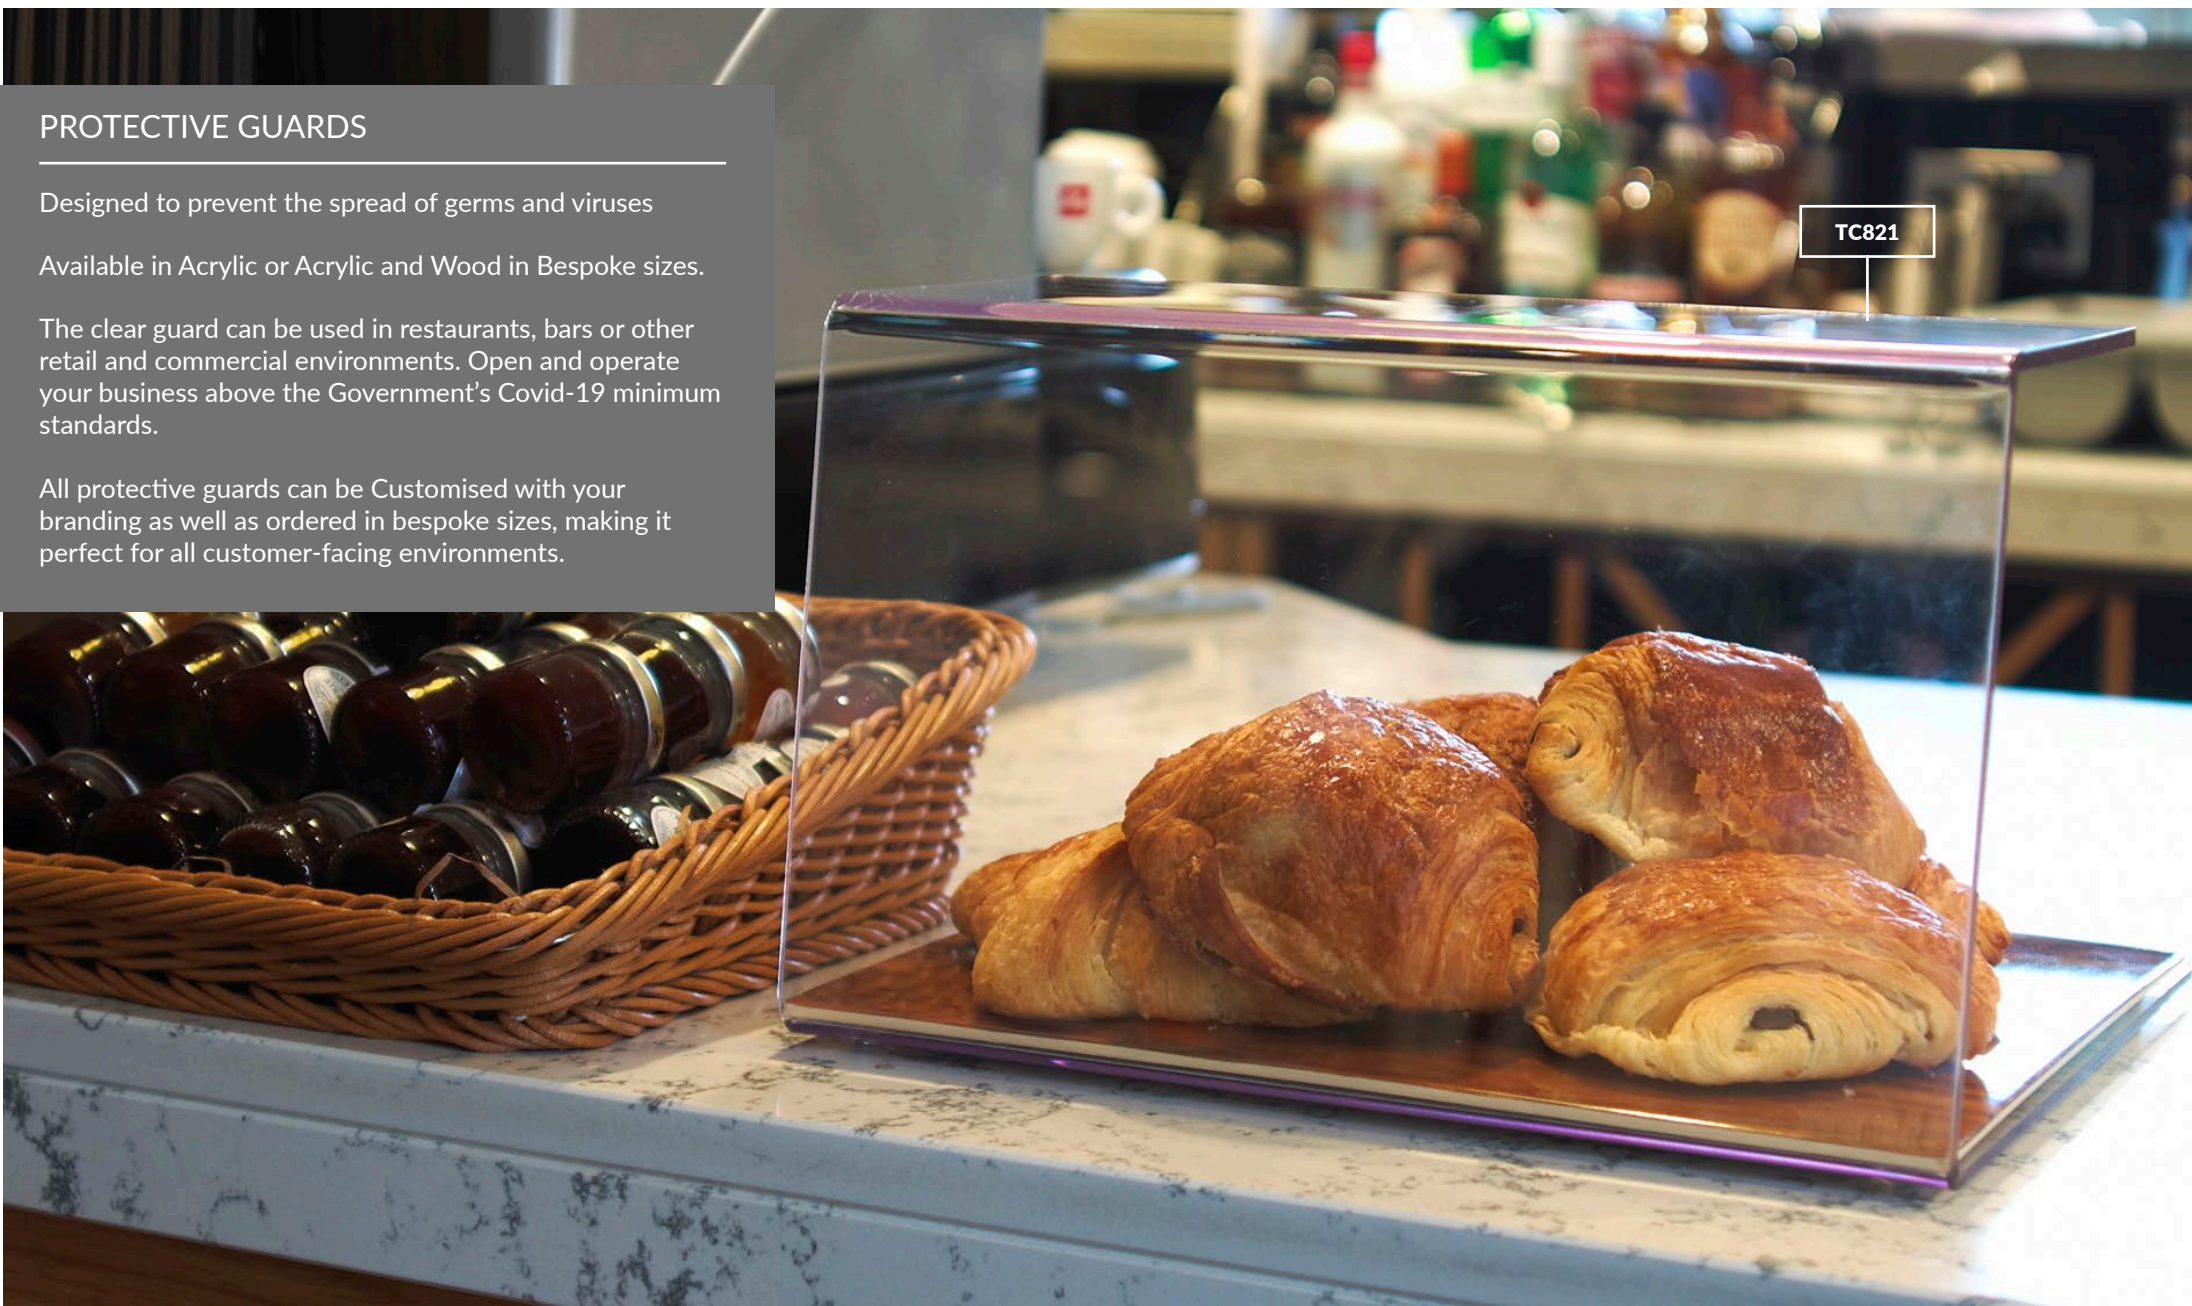

Dalebrook®

www.dalebrook.com sales@dalebrook.com
+44 (0) 1376 510 101

PROTECTIVE GUARDS

Designed to prevent the spread of germs and viruses

Available in Acrylic or Acrylic and Wood in Bespoke sizes.

The clear guard can be used in restaurants, bars or other retail and commercial environments. Open and operate your business above the Government's Covid-19 minimum standards.