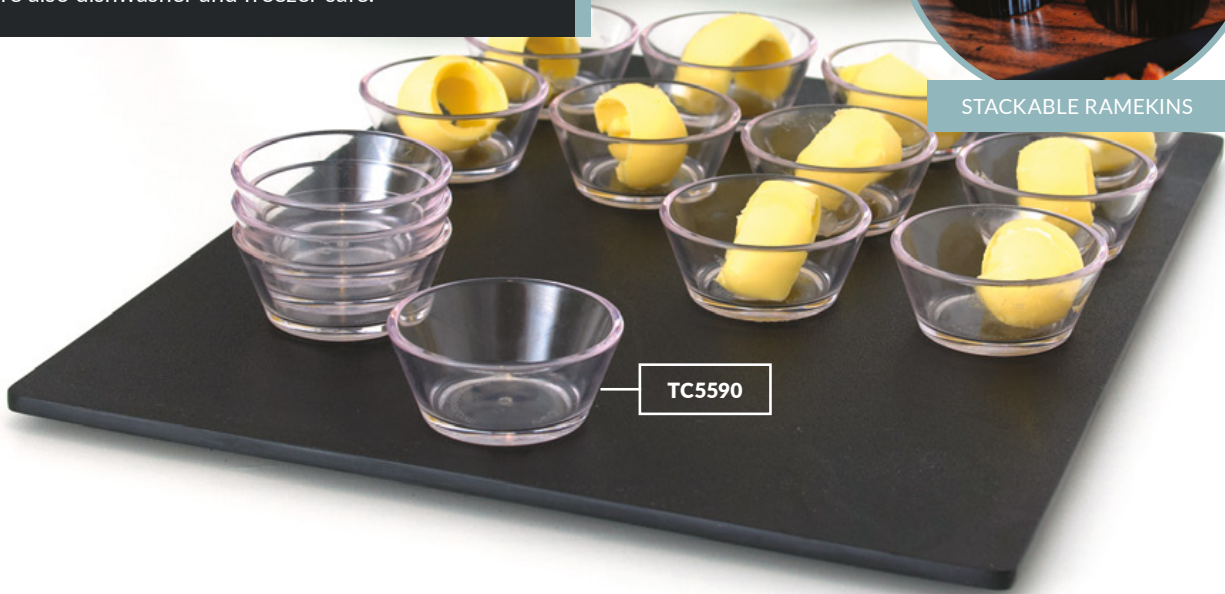

RAMEKINS

60ml

White Melamine Stackable Ribbed Ramekin
T12020R 66 dia. x 30mm
Sold in packs of 12