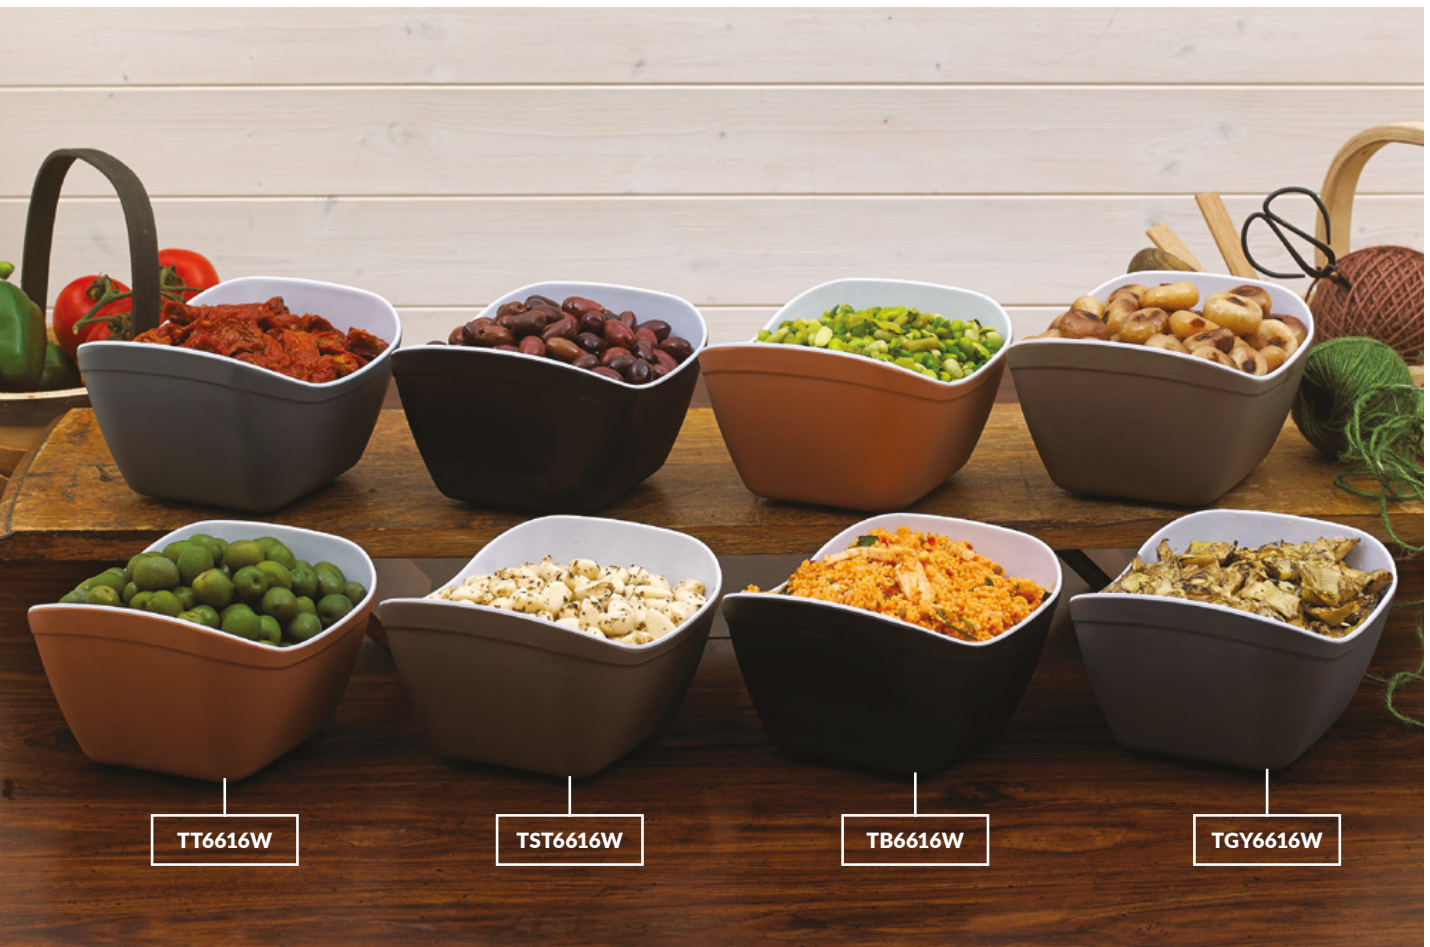

TT6616W

TST6616W

TB6616W

TGY6616W

Stackable

Silicone Feet

New Product