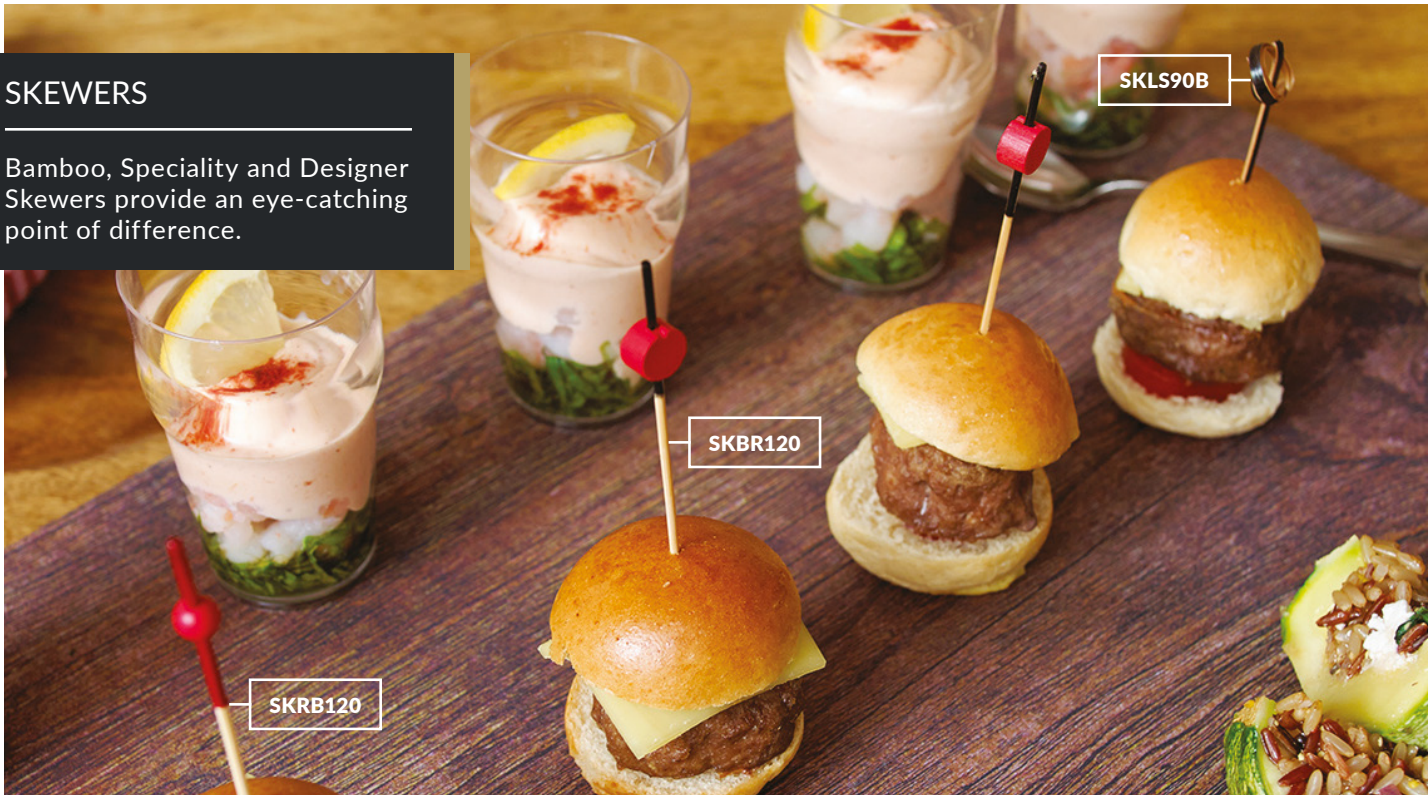

SKEWERS

Bamboo, Speciality and Designer Skewers provide an eye-catching point of difference.

BAMBOO SKEWERS

Bamboo Looped Skewer

SKLS95 95mm

Sold in packs of 1000

Bamboo Looped Skewer

SKLS120 120mm

Sold in packs of 1000

Bamboo Buffet Fork

SKBF90 90mm

Sold in packs of 1000

Bamboo Black Looped Skewer

SKLS90B 90mm

Sold in packs of 1000

Bamboo Black Looped Skewer

SKLS120B 120mm

Sold in packs of 1000

Bamboo Paddle Skewer

SKPS90 90mm

Sold in packs of 1000

Bamboo Paddle Skewer

SKPS120 120mm

Sold in packs of 1000

Bamboo Paddle Skewer

SKPS150 150mm

Sold in packs of 1000

Bamboo Paddle Skewer

SKPS180 180mm

Sold in packs of 1000