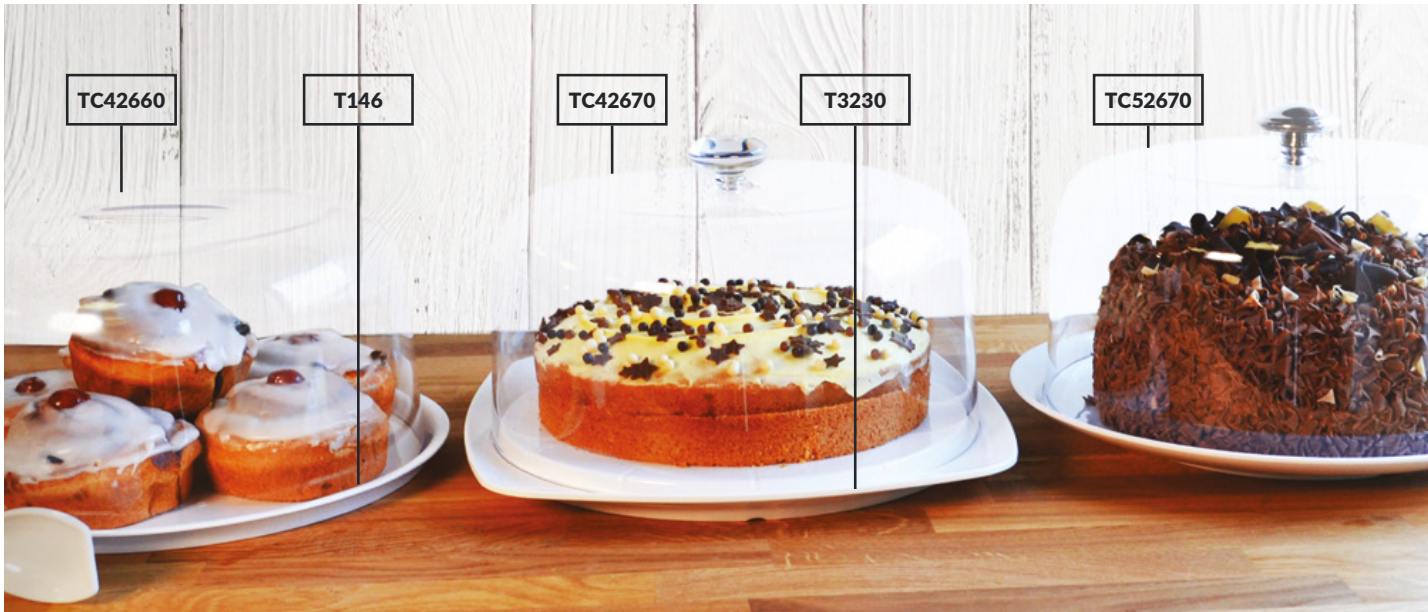

CAKE DOMES

KEEP CAKES FRESH

FROSTED PEDESTAL

KEEP CAKES FRESH