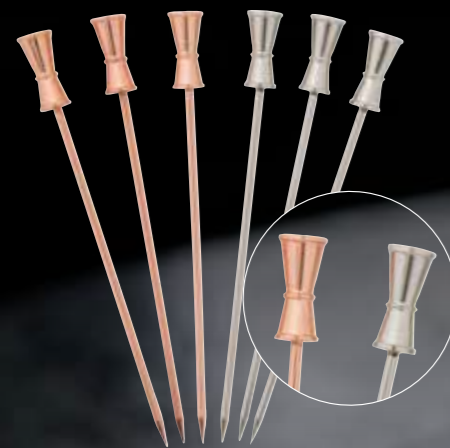

Bitters Bottle
100 ml
DBF0100

Spray Bottle
100 ml
SB00150

CUPS MUGS & BOTTLES

Moscow Mule
Aluminium 450 ml
MMAL450

Cocktailpick set
Jigger - 6 pcs
CPJ1612

Cocktailpick set
Shaker - 6 pcs
CPS0612

Cocktailpick set
Pineapple - 6 pcs
CPP0612