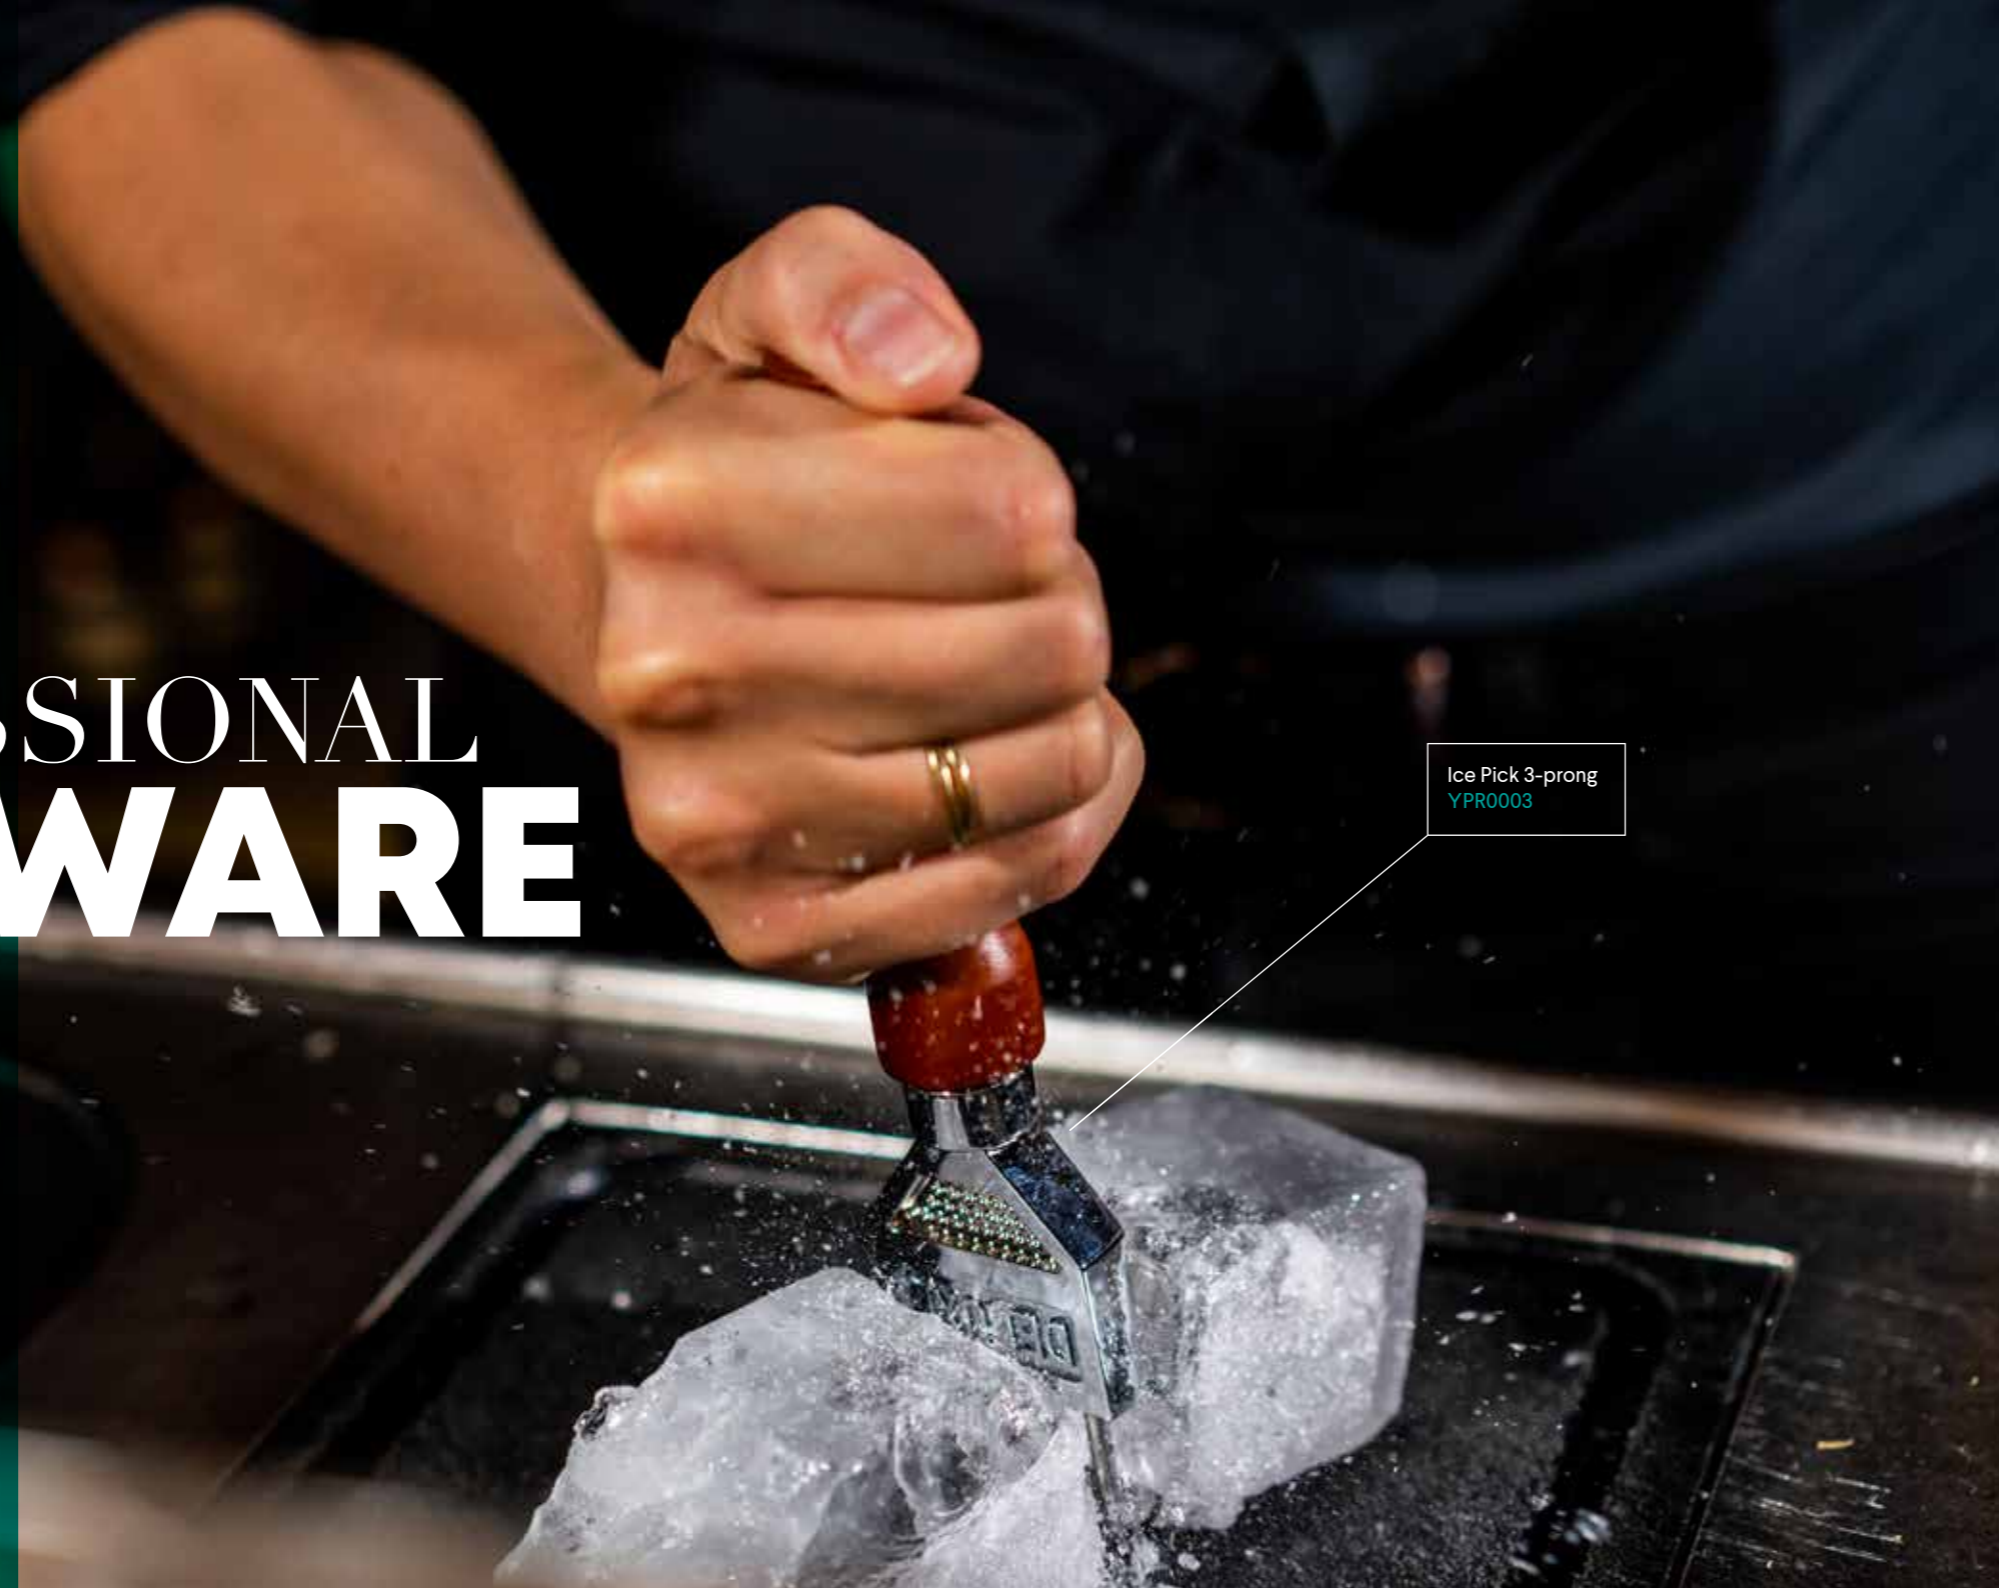

PROFESSIONAL BARWARE

Ice Pick 3-prong
YPR0003

WE KNOW ALL THERE IS TO KNOW ABOUT

A set of basic barware is indispensable to every professional bartender. That's why our range of barware is so hugely extensive. Over the years our product line has grown and currently includes hundreds of different items, such as bar mats and ice buckets.