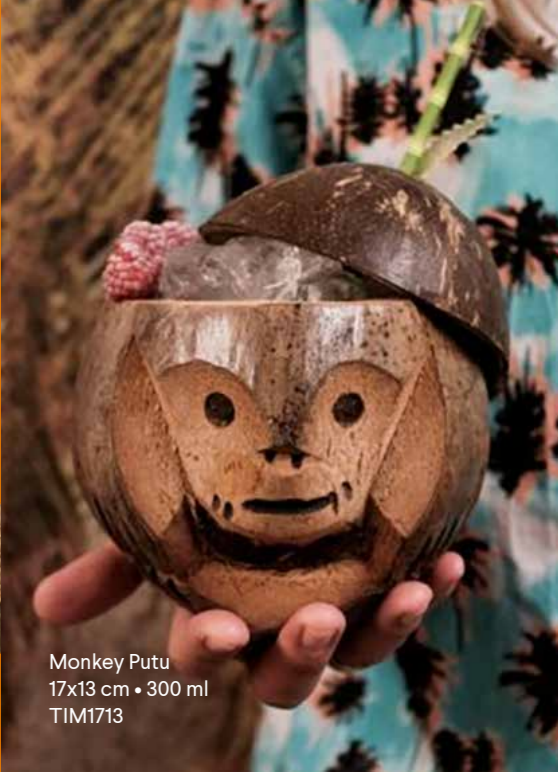

Monkey Putu
17x13 cm • 300 ml
TIM1713