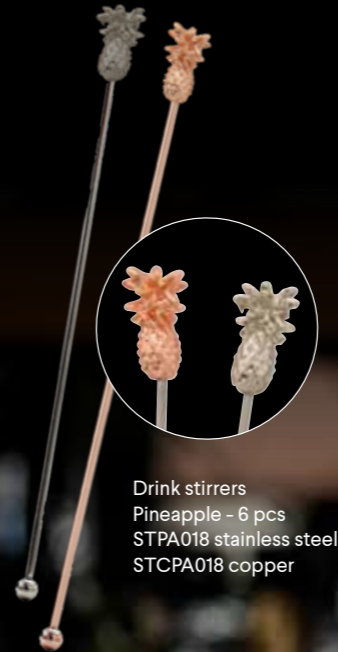

Drink stirrers
Pineapple - 6 pcs
STPA018 stainless steel
STCPA018 copper

STIR YOUR DRINK