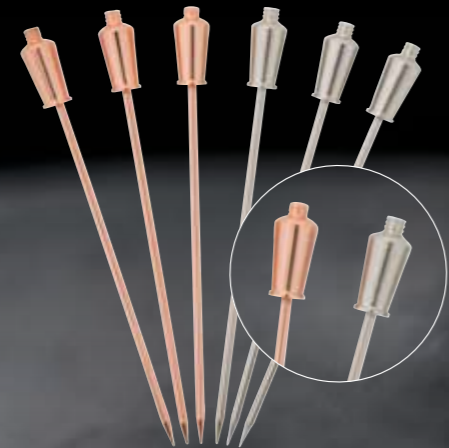

Bitters Bottle
100 ml
DBF0100

Spray Bottle
100 ml
SB00150

CUPS MUGS & BOTTLES

Moscow Mule
Aluminium 450 ml
MMAL450

Cocktailpick set
Jigger - 6 pcs
CPJ1612

Cocktailpick set
Shaker - 6 pcs
CPS0612

Cocktailpick set
Pineapple - 6 pcs
CPP0612