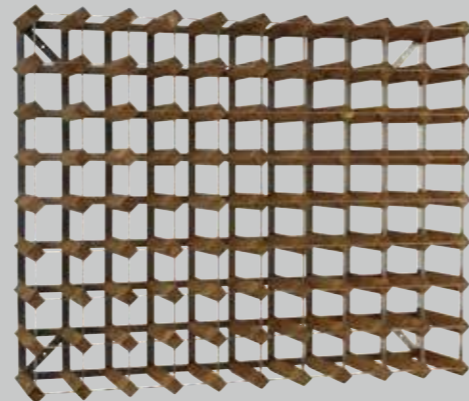

Wine Storage wood/metal
90 bottles
WRKC090