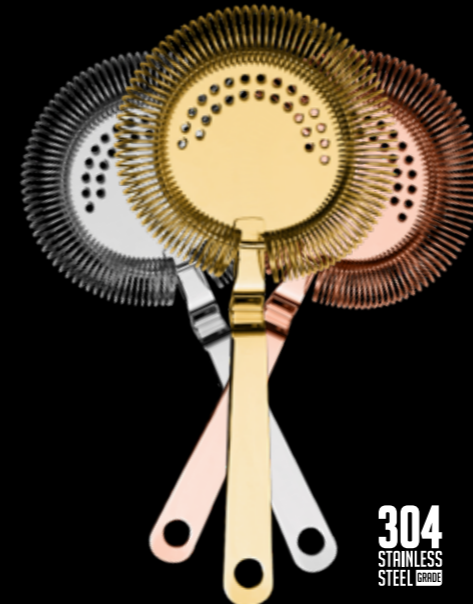

Boston Shaker set
800 ml gold
BSGOL02

304 STAINLESS STEEL GRADE

Parisian Shaker
650 ml stainless steel
PSRVP02

Parisian Shaker
650 ml copper
PSCPR02

Parisian Shaker
650 ml gold
PSGLD02

Hawthorn Strainer
stainless steel
CMSP001