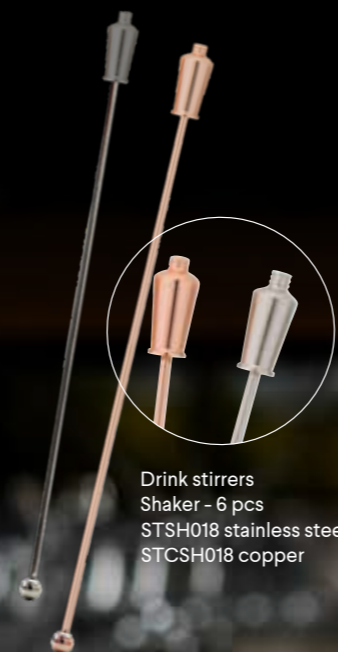

Bitters Bottle
100 ml
DBF0100

Spray Bottle
100 ml
SB00150

CUPS MUGS & BOTTLES

Moscow Mule
Aluminium 450 ml
MMAL450

Cocktailpick set
Jigger - 6 pcs
CPJ1612

Cocktailpick set
Shaker - 6 pcs
CPS0612

Cocktailpick set
Pineapple - 6 pcs
CPP0612