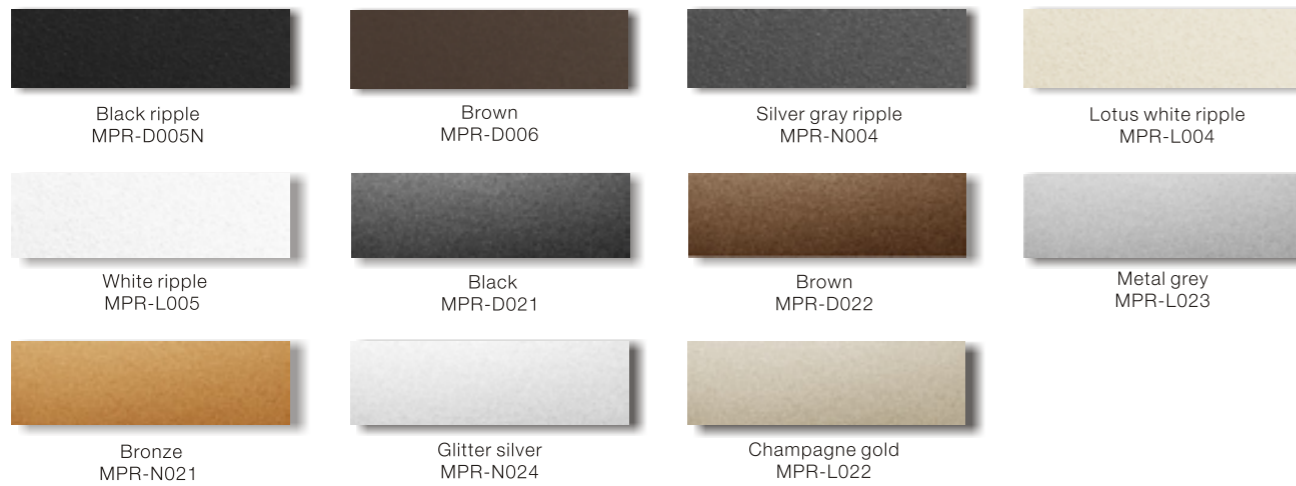

 Black star stone FPB-F001N	 Slate graphiack FPB-F002	 Diamond black FPB-F010	 Drift wood FPB-F006
 Slate brown FPB-F005	 Slate sand yellow FPB-F003	 Slate porcelain white FPB-F004	 Clouds white FPB-F011

PURE-COLOR FIRE-PROOF PLATE

 Black FPB-D001	 Grey FPB-0013	 Dark brown FPB-0012	 White FPB-0014
--	---	---	--

NEW

PARTITION

PARTITION

HOT

PARTITION

PARTITION LIST

MATERIAL LIST

FRAME

STAINLESS STEEL PLATING

METAL POWDER BAKING – DESIGN PRODUCTS ONLY

HIGH-TEMPERATURE RESISTANT FIRE-PROOF PLATE

MATERIAL LIST

FRAME

LEATHER CLOAK FIRE-PROOF PLATE