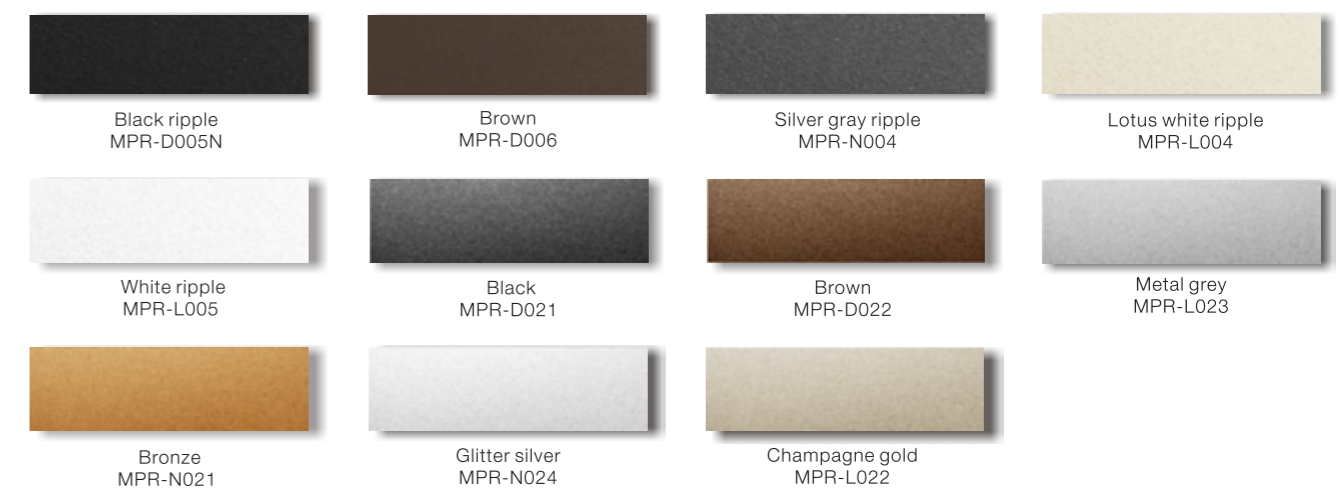

MATERIAL LIST

BODY

METAL POWDER BAKING – DESIGN PRODUCTS ONLY