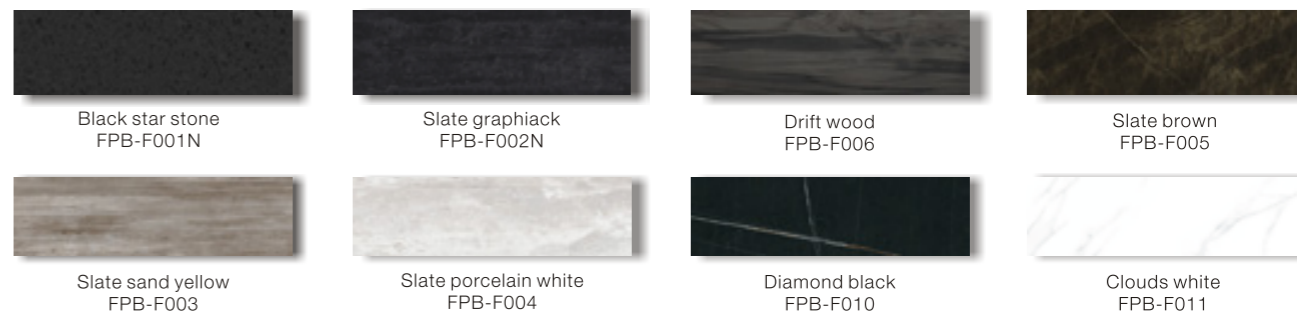

CONFERENCE TABLE LIST

ITEM	CODE	SIZE
Multifunctional IBM conference table	4050201.002	1830*455*760mm
	4050201.005	1830*600*760mm
	4050201.013	1830*910*760mm

MATERIAL LIST

TABLETOP

HIGH-TEMPERATURE RESISTANT FIRE-PROOF PLATE