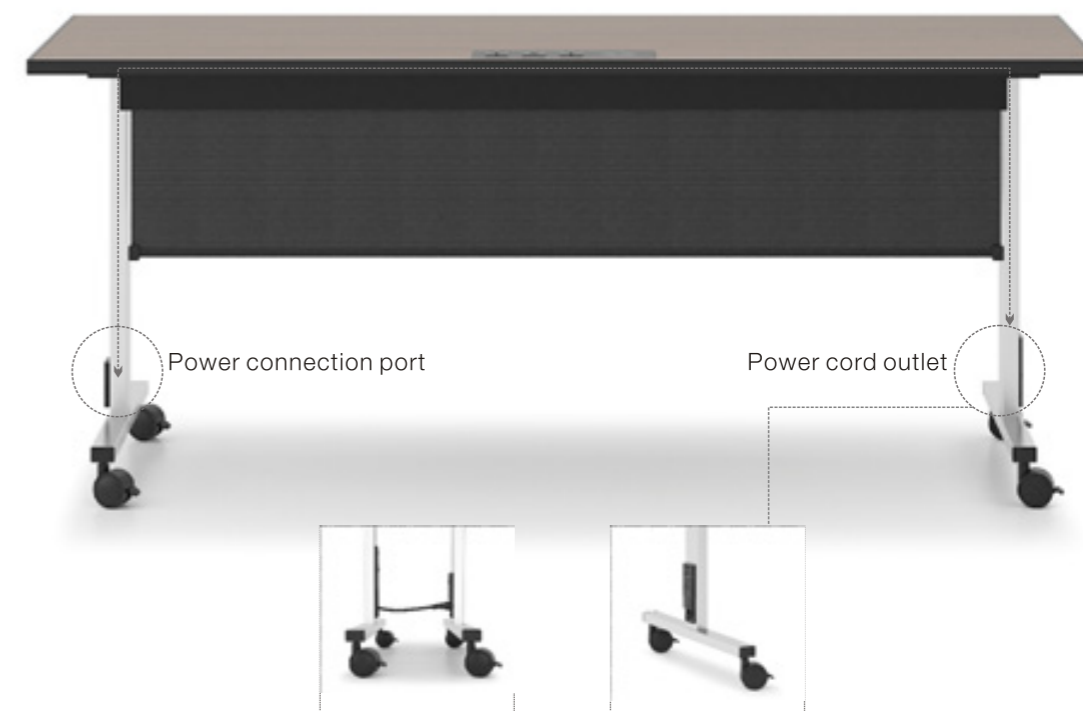

HIDDEN POWER WIRING