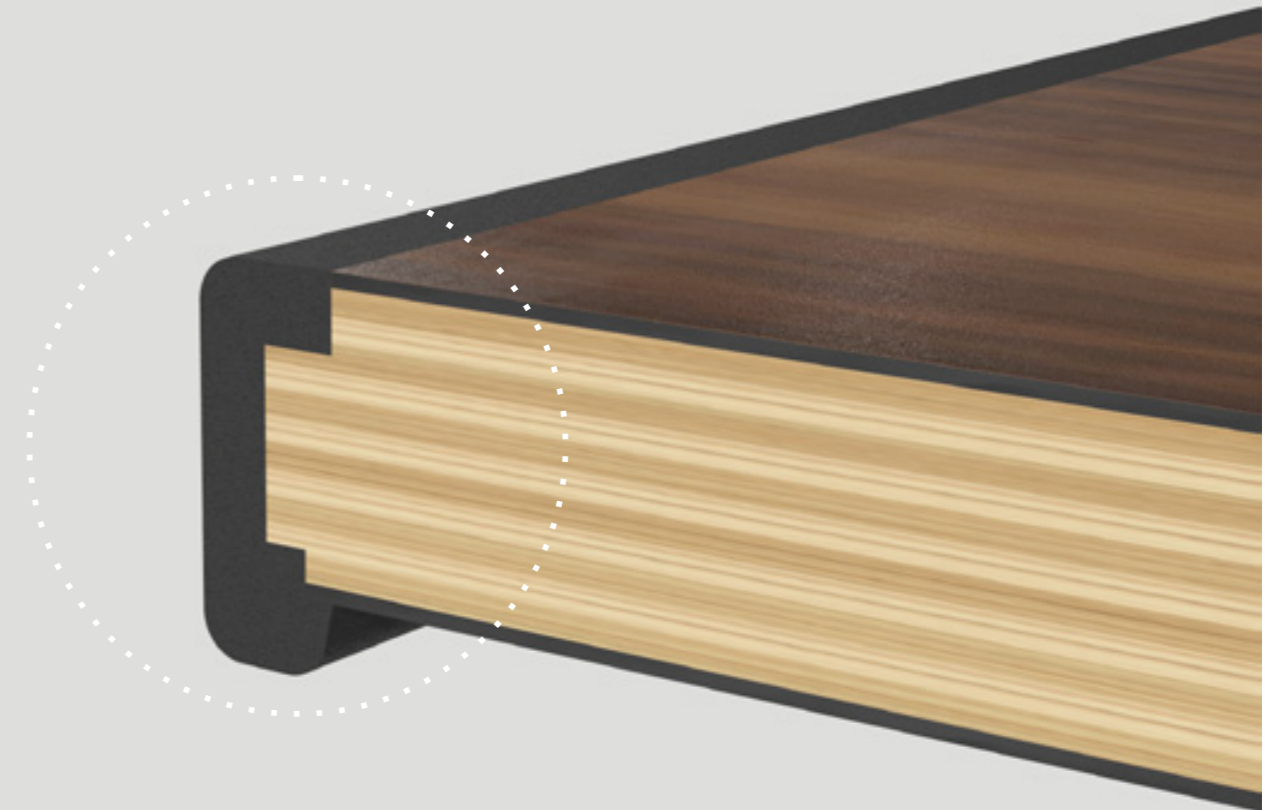

METAL POWDER BAKING-BANQUET FURNITURE ONLY

BANQUET TABLE

THREE TABLETOP MATERIALS

Leather

PVC

Fire-proof plate

TWO TABLETOP EDGE

Edge T

Edge Pro

** Suitable for rectangular tables*

Integrated PRO edge wrapping instead of traditional one by injecting polyurethane into the edge grinding tool for curing to realize seamless edge wrapping that matches perfectly with the table height, with improved integrity and durability of the table surface