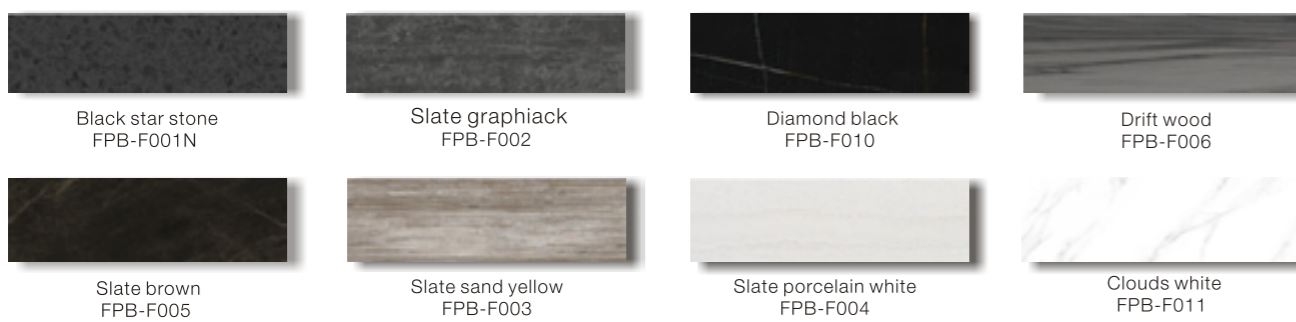

MATERIAL LIST

FRAME

STAINLESS STEEL PLATING

METAL POWDER BAKING – DESIGN PRODUCTS ONLY

HIGH-TEMPERATURE RESISTANT FIRE-PROOF PLATE

MATERIAL LIST

FRAME

LEATHER CLOAK FIRE-PROOF PLATE