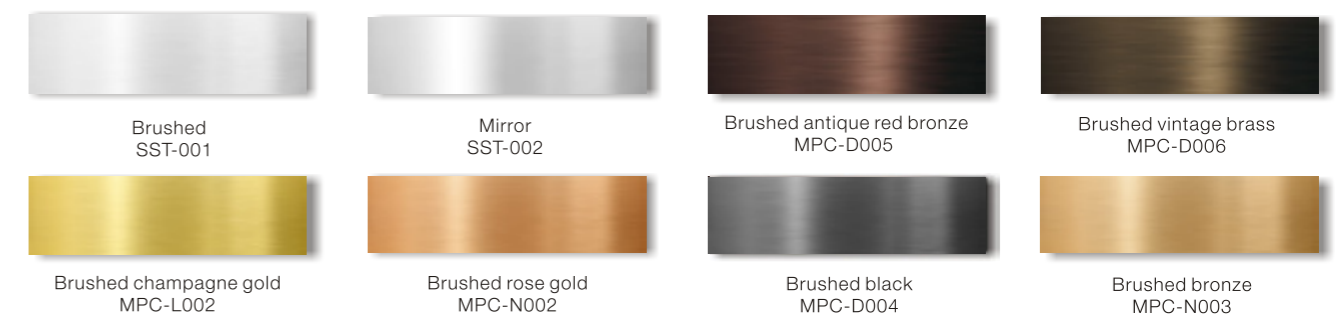

STAINLESS STEEL PLATING

EDGE

STAINLESS STEEL PLATING