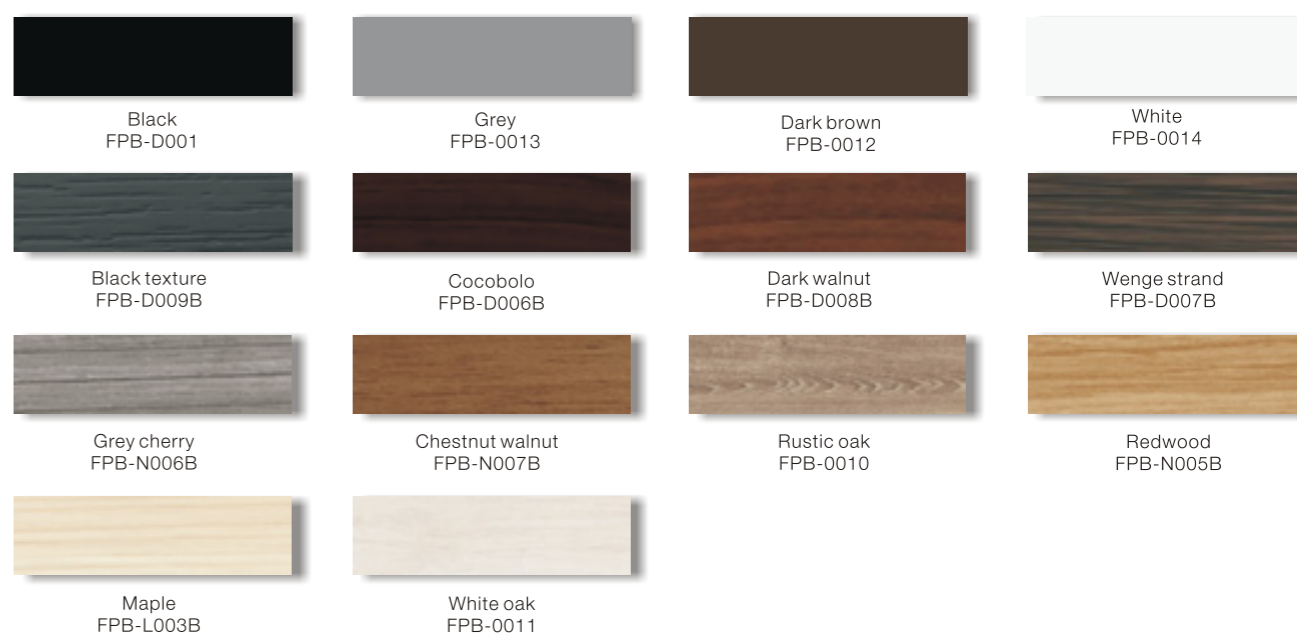

FIRE-PROOF PLATE

LEG

STAINLESS STEEL PLATING