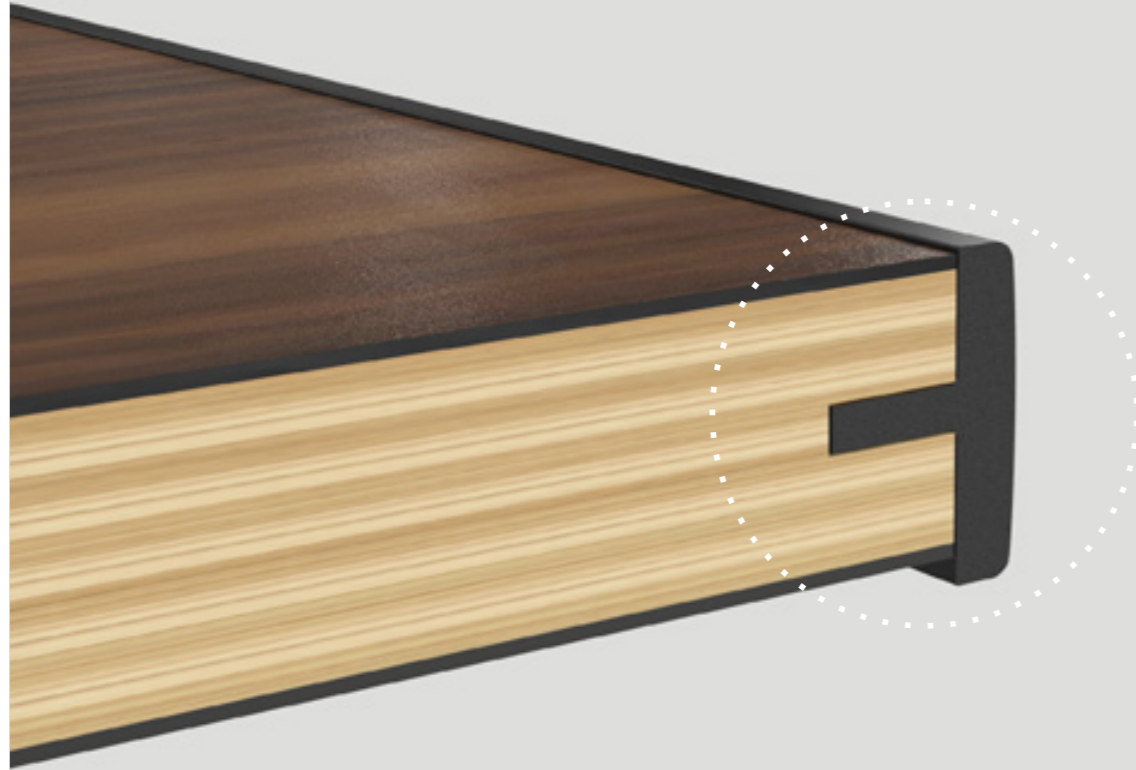

METAL POWDER BAKING-BANQUET FURNITURE ONLY

BANQUET TABLE

THREE TABLETOP MATERIALS

Leather

PVC

Fire-proof plate

TWO TABLETOP EDGE

Edge T

Edge Pro

** Suitable for rectangular tables*

Integrated PRO edge wrapping instead of traditional one by injecting polyurethane into the edge grinding tool for curing to realize seamless edge wrapping that matches perfectly with the table height, with improved integrity and durability of the table surface