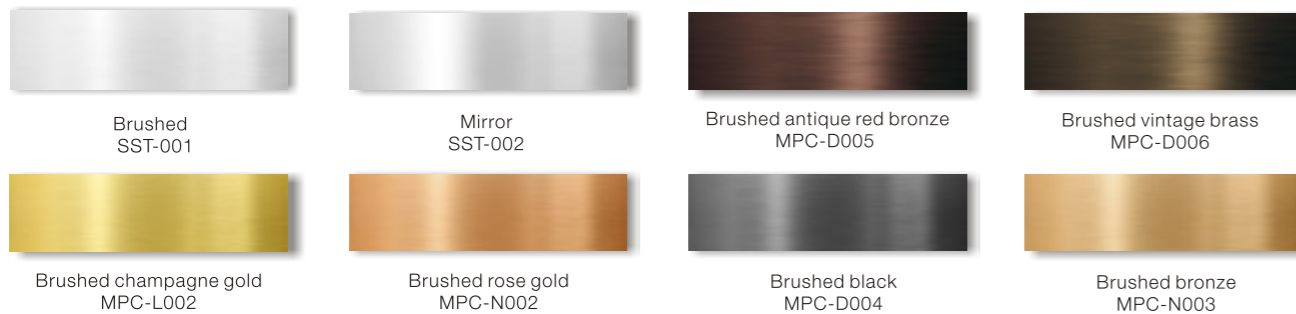

MATERIAL LIST

FRAME

STAINLESS STEEL PLATING