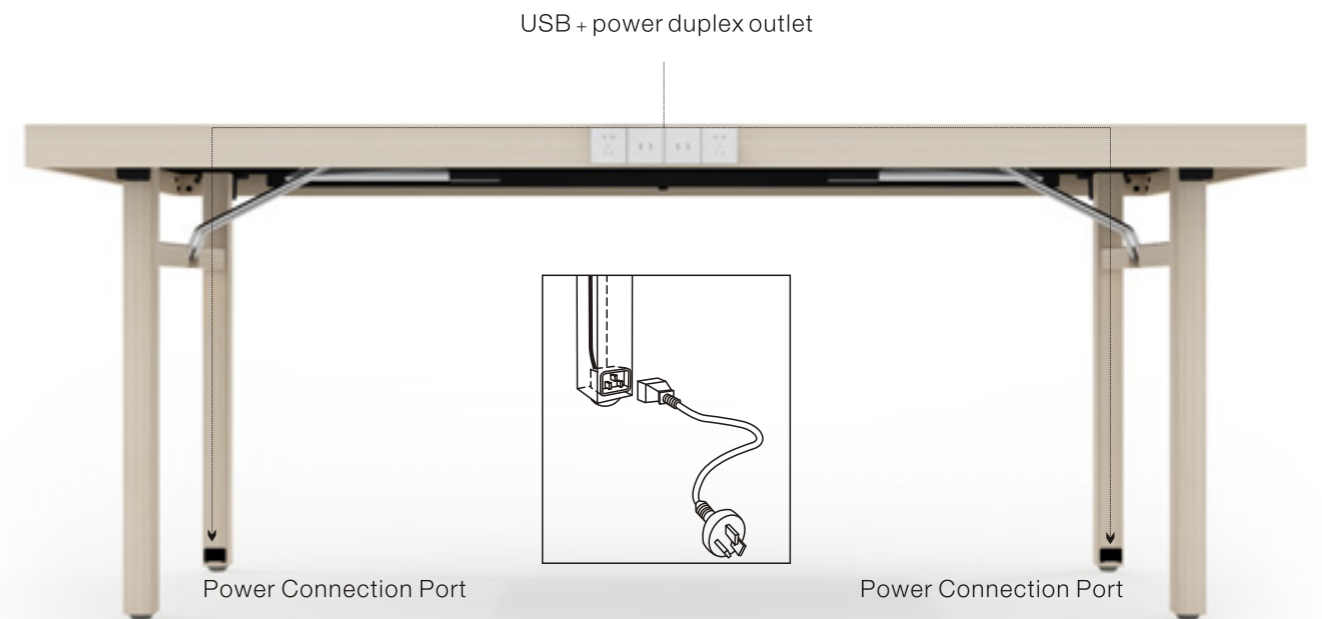

HOME-BASED WOOD GRAIN,
RESTORING ORIGINAL
CONFERENCE INSPIRATION

WOOD GRAIN FINISH

HIDDEN POWER WIRING

FOLDING DEMO

CONFERENCE TABLE LIST

ITEM	CODE	SIZE
	MULTIFUNCTIONAL WOODGRAIN CONFERENCE TABLE	
	4050101.006	1830*600*760mm
	4050101.007	1830*760*760mm
	4050101.008	1830*910*760mm