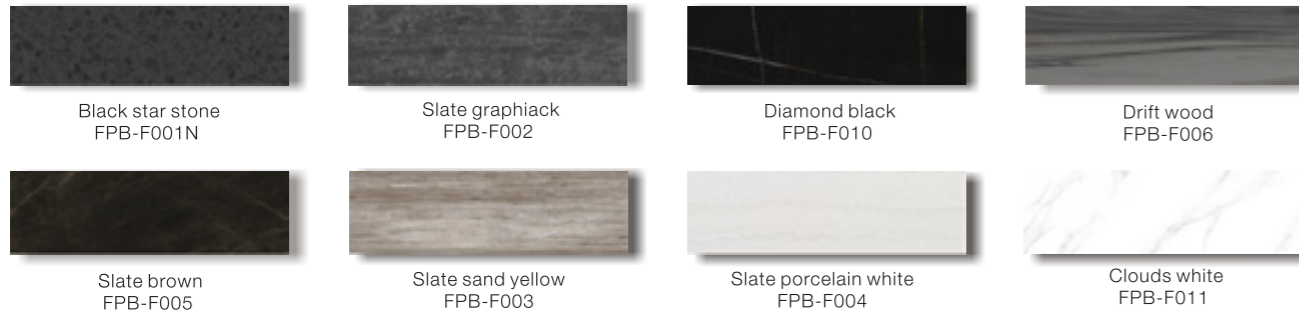

MATERIAL LIST

TABLETOP

FIRE-PROOF PLATE

Red-brown eucalyptus
FPB-TPD001

Vintage oak
FPB-TPN001

White beech
FPB-TPL001

LEG

METAL WATER TRANSFER FILM

MATERIAL LIST

BODY

HIGH-TEMPERATURE RESISTANT FIRE-PROOF PLATE

WOOD-GRAINED FIRE-PROOF PLATE

WOOD-GRAINED FIRE-PROOF PLATE

PURE-COLOR FIRE-PROOF PLATE

MATERIAL LIST

BODY